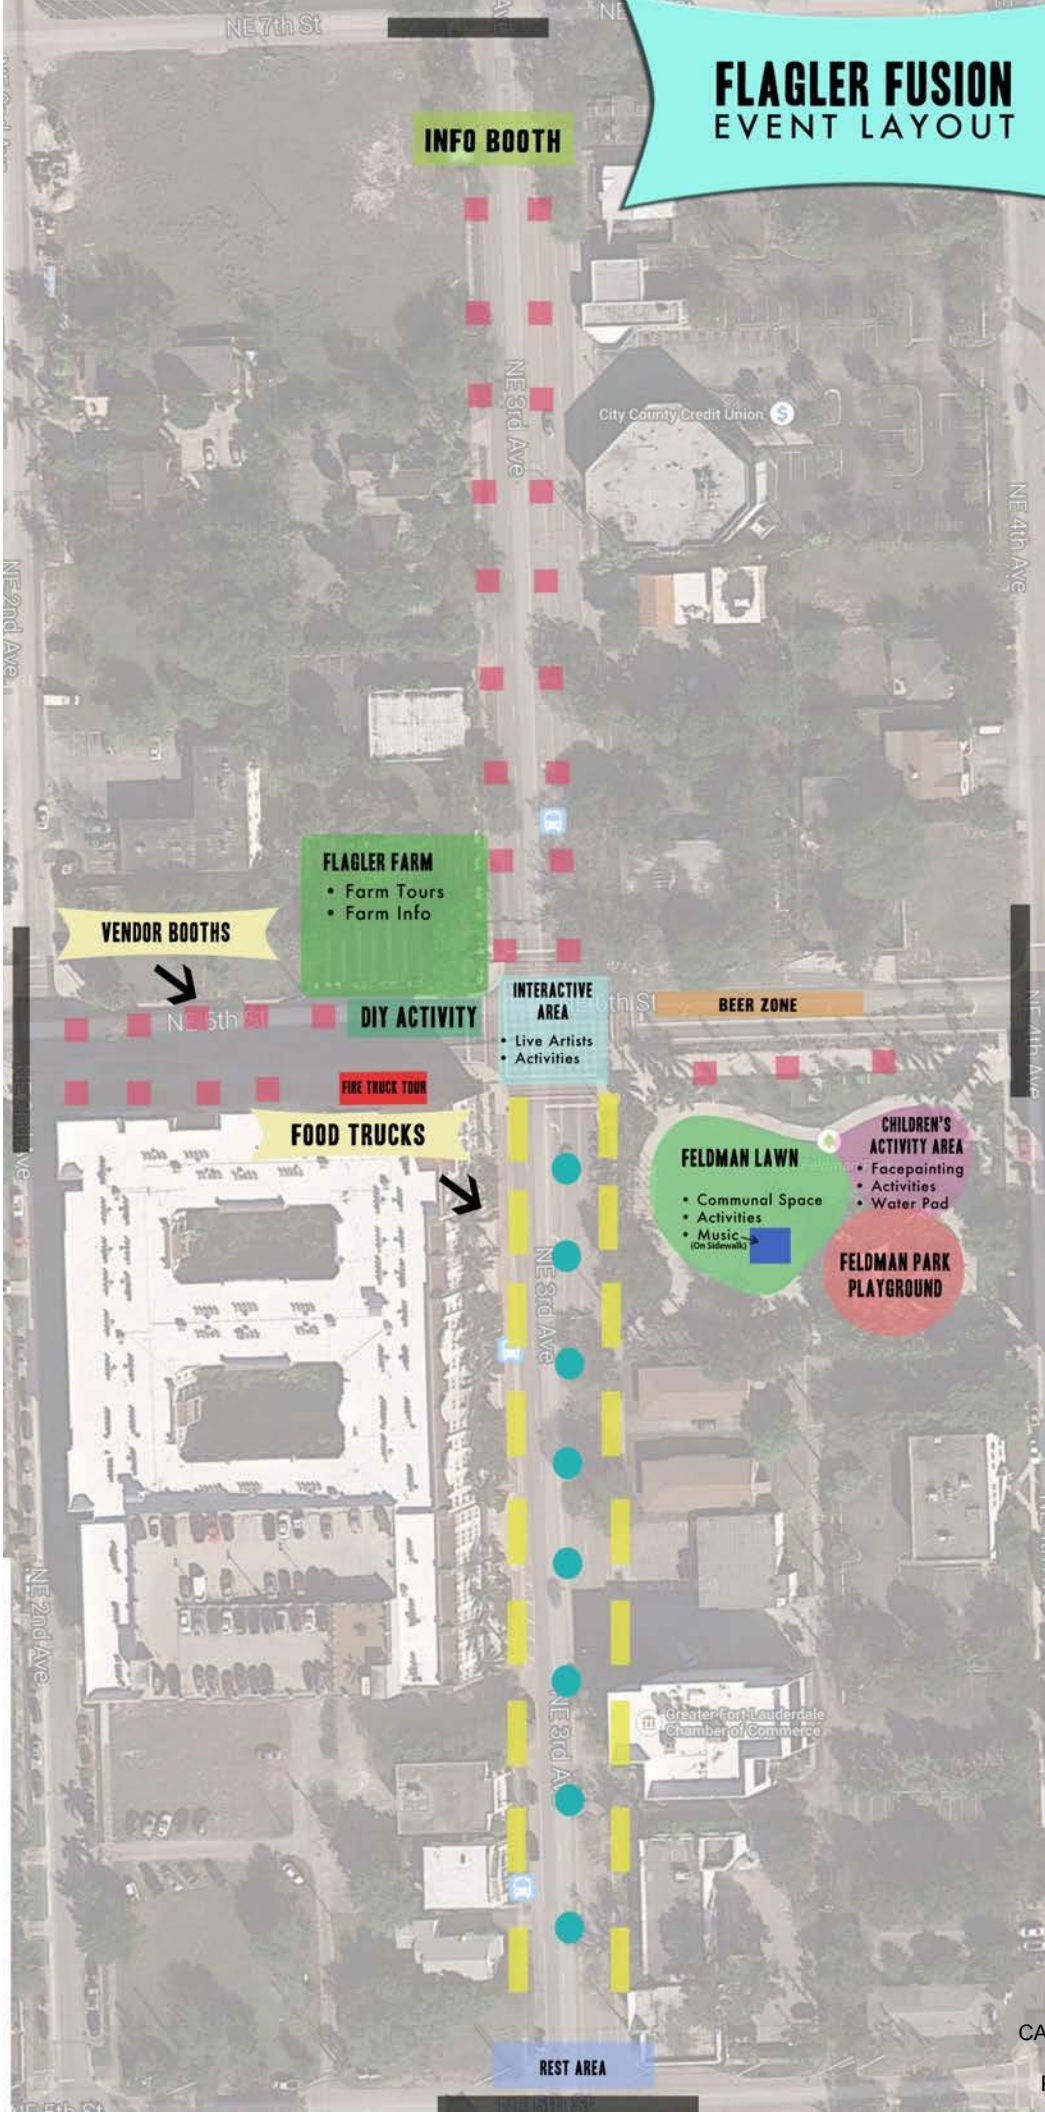

NE 2nd Ave

Ave

4th Ave + FVCA

NE 3rd Ave

NE 6th St

NE 4th Ave

NE 2nd Ave

Sole-Ft Lauderdale
Condos

Peter Feldman Pa

Circle T

Greater Fort Lauderdale
Chamber of Commerce

NE 3rd Ave

NE 5th St

FLAGLER FUSION EVENT LAYOUT

**Flagler Fusion Block Party
Safety Plans**

**Flagler Fusion Block Party
Detour Schedule**