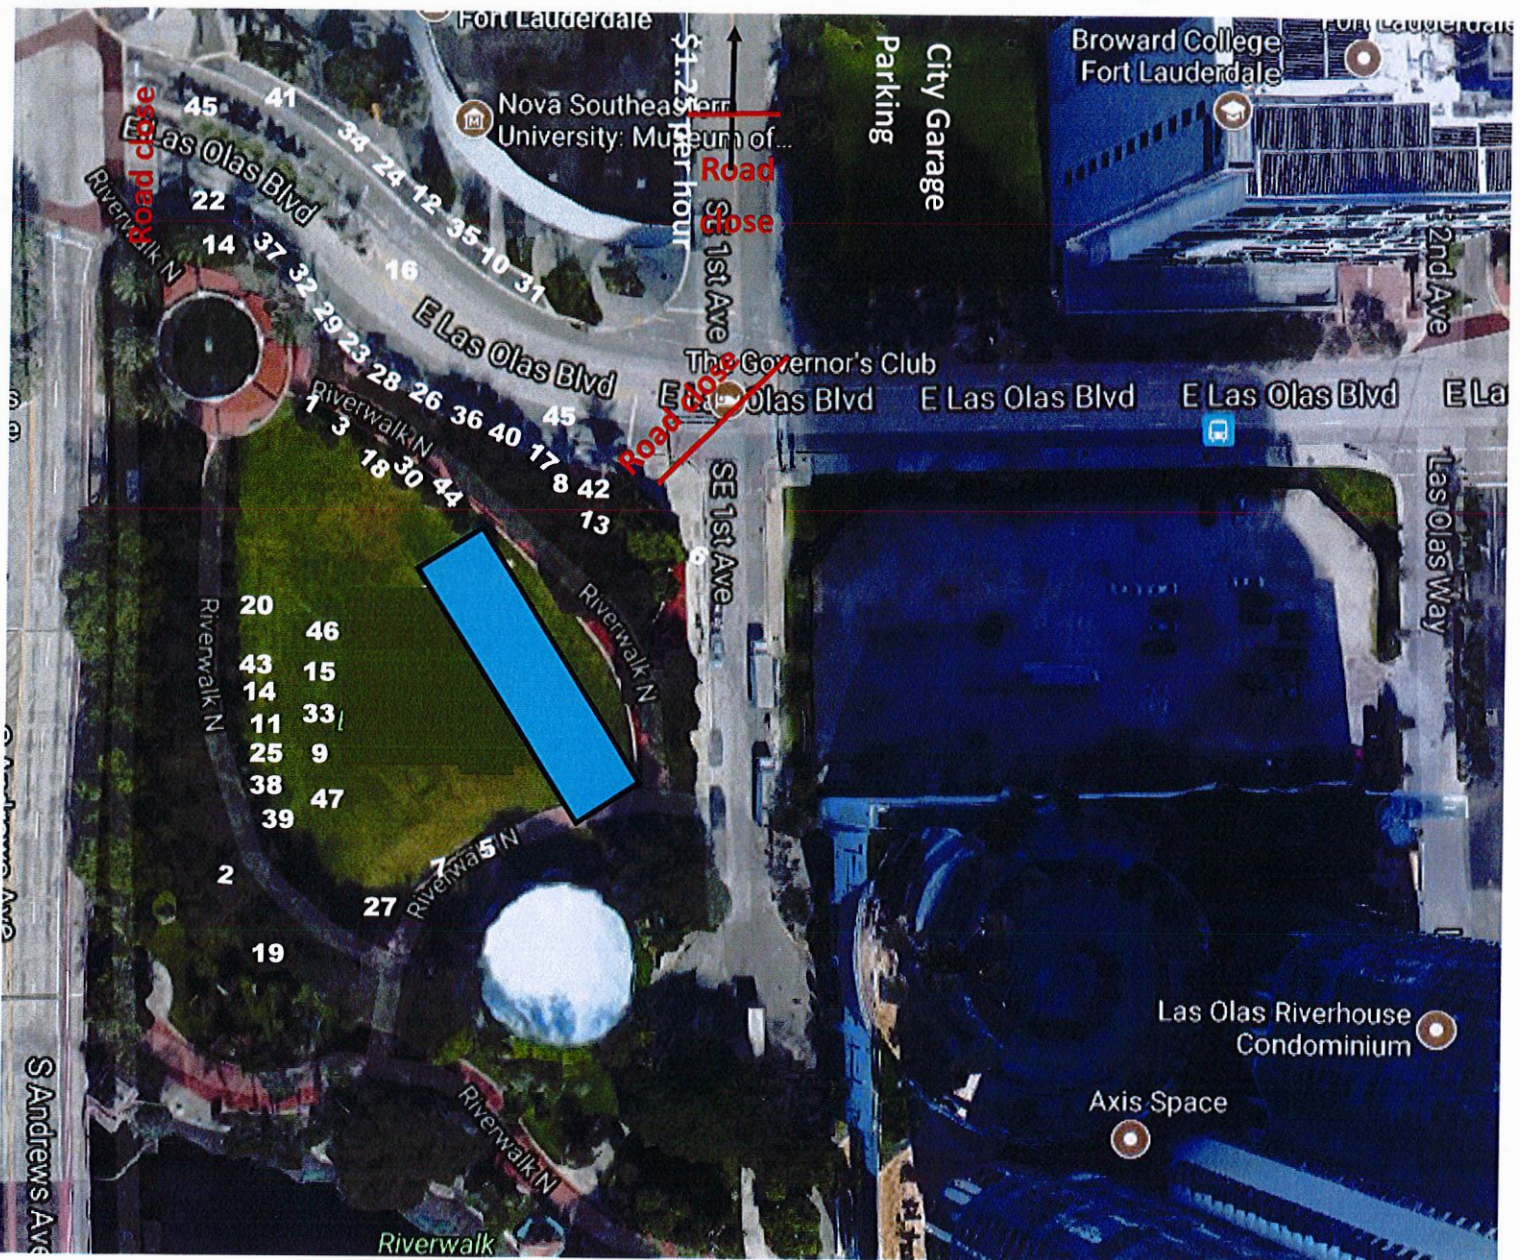

FAMILY FUN DAY SITE MAP 2017- Huizenga Plaza

COMPANY

- | | | | | |
|--|----------------------------|-------------------------|---------------------|-----------------------|
| 1 Abandon Pet Rescue | 10 BJ Events | 20 Renaissance Festival | 30 Furever Family | 40 The Salvation Army |
| 2 ACR Electronics | 11 Marlins | 21 Polar Express | 31 Kona-Ice | 41 Tilted Kilt |
| 3 Bird Lovers | 12 PDQ | 22 Giant Fair Slide | 32 MADD | 42 Winterfest (10x10) |
| 4 Fifth Third (10x10) | 13 Santa (10x10) | 23 Epilepsy Foundation | 33 Mr. Mango | 43 Xtreme Action Park |
| 5 Florida Panthers | 14 Broadway Across America | 24 Hickory Sticks | 34 Nuts About Sugar | 44 Canine Companion |
| 6 Ford | 15 SunSentinel | 25 Brightline (10x10) | 35 P.C. Foods | 45 Infernos Challenge |
| 7 iHeart Media | 16 Catabella Express | 26 Broward Bicycle | 36 Stoked on Salt | 46 GoGo Squeez |
| 8 Joe DiMaggio Children's Hospital (10x20) | 17 U.S. Army | 27 Cirque Du Soleil | 37 Stranahan House | 47 Phantom Rescue |
| 9 LaCroix | 18 100 plus Animal Rescue | 28 Fefo Trial Show | 38 Strikers | |
| | 19 Water Taxi | 29 Florida 511 | 39 SuperCon (10x20) | |

Bon's Barricades will deliver: 30 French barricades and 50 cones / Dropping them Saturday morning November 25 and pick up Monday morning November 27. **Road Close** notes placement on map.