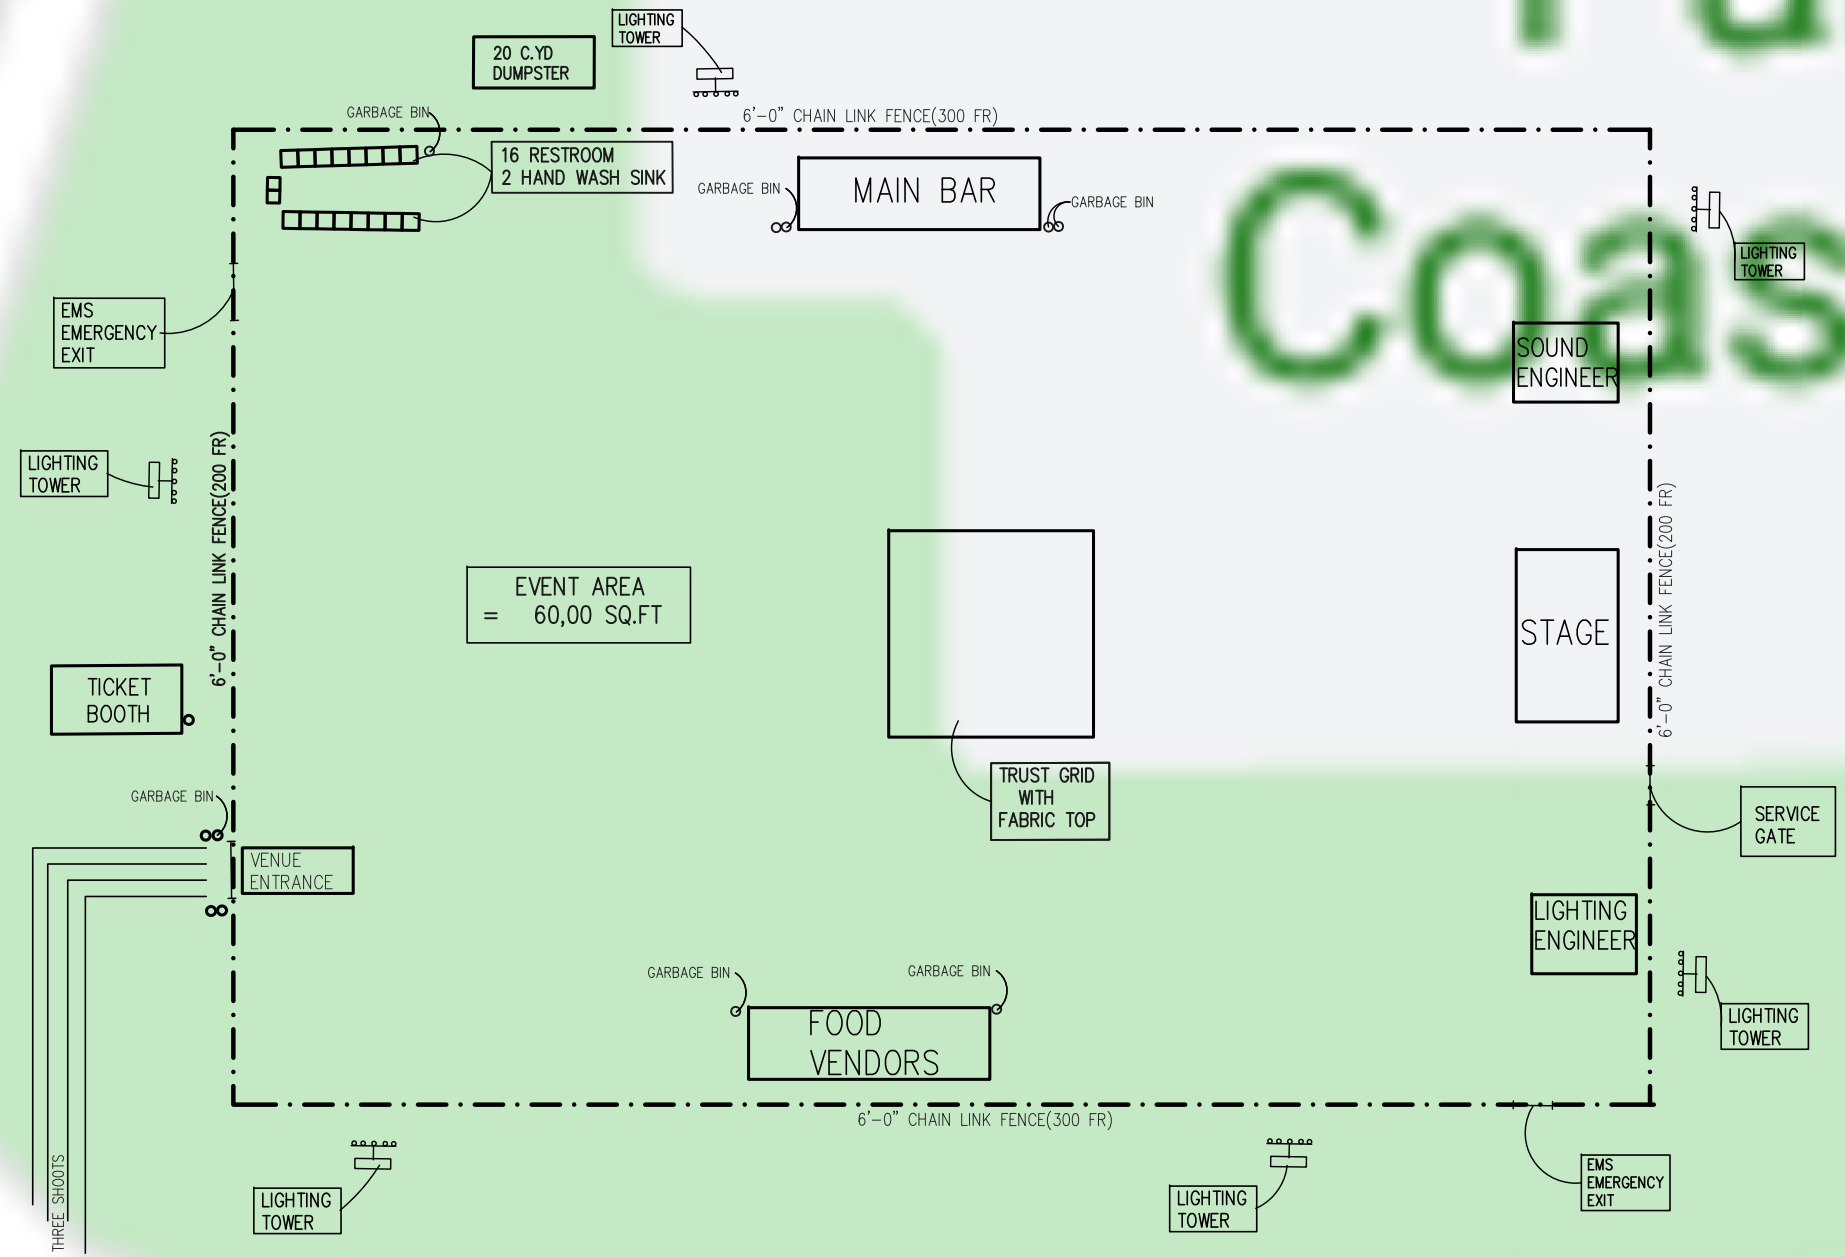

Mills Pond Park/Gold Coast Ski Cl

PROPOSED LOCATION

PROPOSED SITE PLAN

SC: N.T.S.