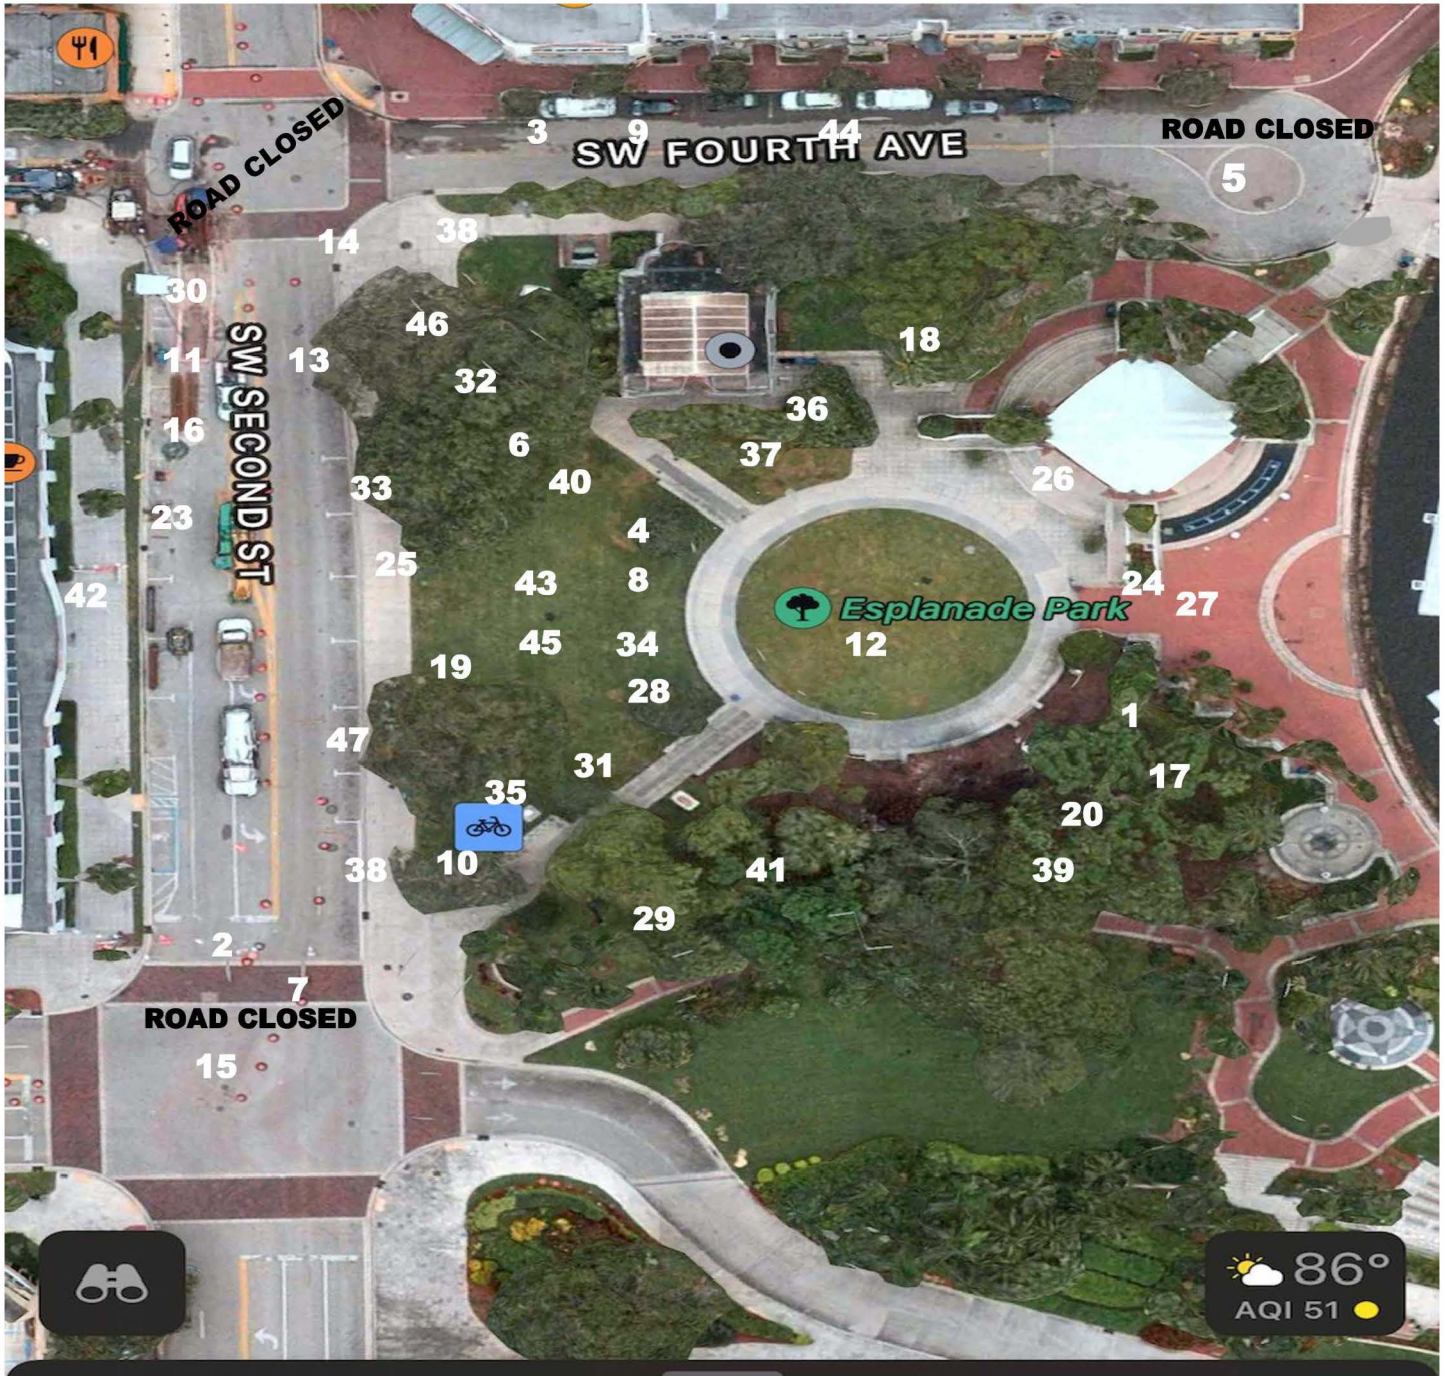

Winterfest Family Fun Day 2022

- | | | |
|------------------------------|------------------------------------|---------------------------------|
| 1 Abandoned Pet Rescue | 15 Fort Lauderdale Fire | 31 TWO MEN AND A TRUCK |
| 2 All Star Events | 16 Greenwise | 32 Visit Lauderdale |
| 3 Arepues | 17 Humane Society of Broward | 33 Winterfest **TC |
| 4 Broward Center*TC | 18 iHeart Media | 34 YMCA |
| 5 Broward College | 19 JDCH **TC | 35 Freedom Waters Foundation TC |
| 6 MAP Broward T | 20 Labrador Retriever Rescue of FL | 36 Ricky's Arepas |
| 7 Catabella Express | 23 Publix | 37 Ave Maria *TC |
| 8 Cayuga Centers | 24 Ritass | 38 Salvation Army |
| 9 Elegant Eatzz | 25 Santa *TC | 39 Milo's Dog Rescue |
| 10 Epilepsy Alliance *TC | 26 School of Rock | 40 SFL Symphony *TC |
| 11 Fifth Third *TC | 27 SOS Ocean Conservation | 41 Little Critters Petting Zoo |
| 12 Florida Childrens Theater | 28 The For Paul Foundation | 42 MODS |
| 13 Florida Panthers | 29 Tomorrows Rainbow | 43 Birch State park |
| 14 Ford | 30 Twin Peaks | 44 Blue Boy Pizza |
| | | 45 Shen Yun |
| | | 46 Jiu Jitsu |
| | | 47 Homestead-Miami |

10x10*
10x20**
T
C