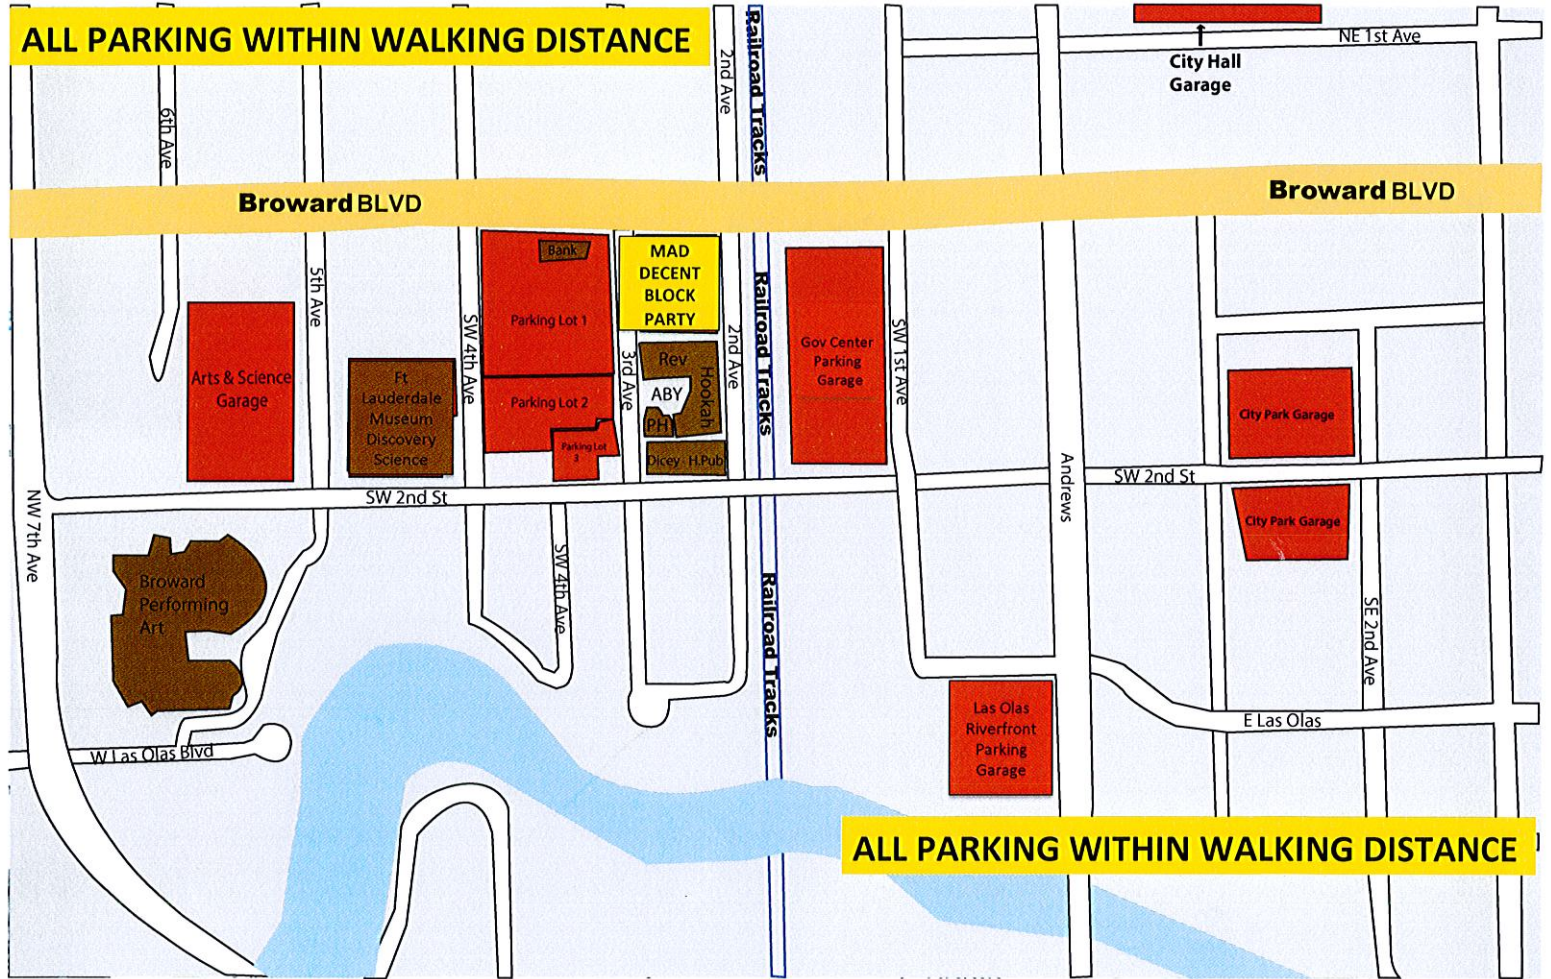

6FT PRE EXISTING CHAIN LINK FENCING W/ WINDSCREEN

S.W. 2ND AVENUE

S.W. 2ND STREET

ALL PARKING WITHIN WALKING DISTANCE

Broward BLVD

Broward BLVD

ALL PARKING WITHIN WALKING DISTANCE