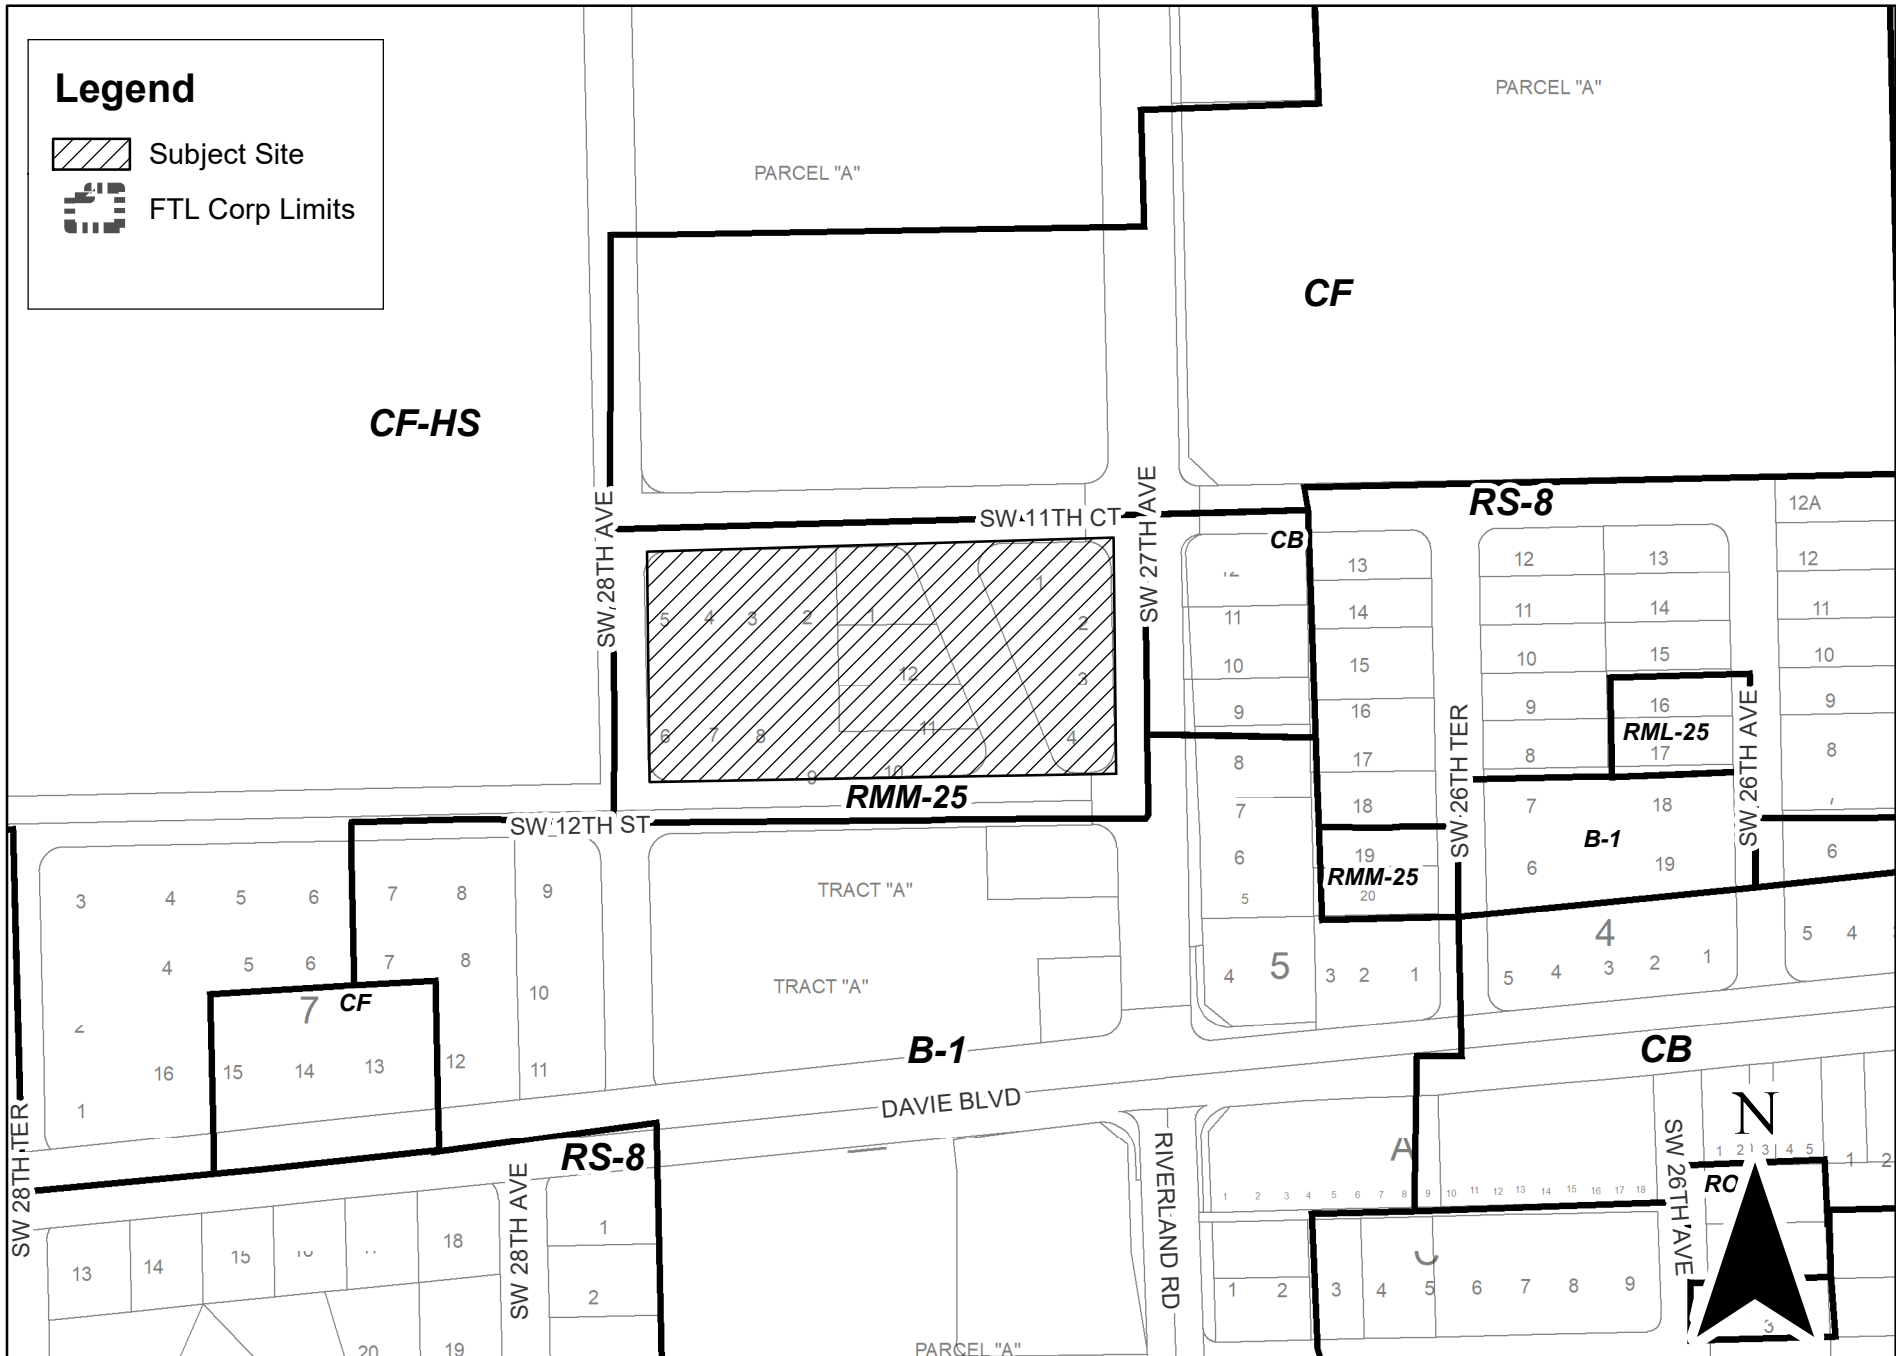

# Legend

-  Subject Site
-  FTL Corp Limits

# Z17008

Path: J:\DSD\DRCLocationMaps\_16\_RMIExports\IPZ20170816\Z17008LocMap.mxd