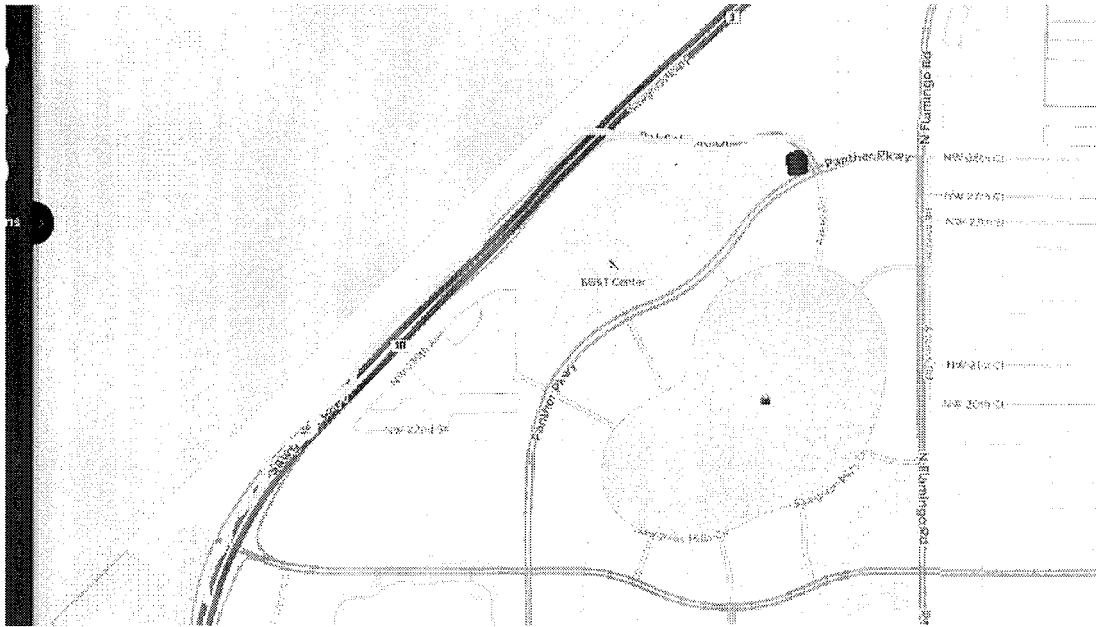

2022 Toy Rally - ROUTE

OVERVIEW MAP:

Date: Saturday, December 17, 2022

Starts: FLA Live Arena (FKA BB&T Center)
1 Panther Parkway, Sunrise FL 33323

Midpoint stop: Ferrari of Ft. Lauderdale
5750 North Federal Highway, Ft Lauderdale FL 33308

Ends: Jetscape FBO
350 SW 34th Street, Ft Lauderdale FL 33315

ROUTE DETAILS/DIRECTIONS:

Driver's Meeting at 9:30am

Drive Starts at 9:45am

Starting location: FLA Live Arena (FKA BB&T Center)

SEE EXIT PLAN MAP

*Exit FLA Center on the North Side of FLA (Gate # 1)

*West on Pat Salerno Drive

*South on Sawgrass Expressway

*East on I-595 (express lane - less traffic interference along I-595 corridor)

*Continue I-595 East
*North on I-95

- *South on Federal Highway
- *West on Commercial Boulevard
- *South on I-95
- *East on SR 84 (Marina Mile)
- *South on SW 4th Avenue
- *Enter Jetscape FBO – Ending Location