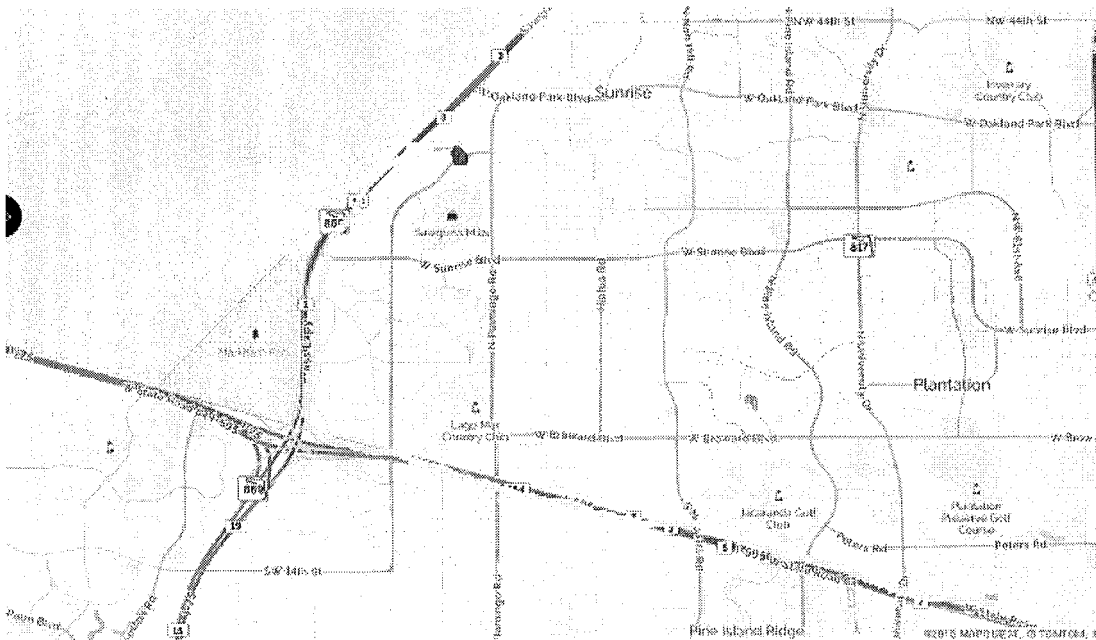

2022 Toy Rally - ROUTE

OVERVIEW MAP:

Date: Saturday, December 17, 2022

Starts: FLA Live Arena (FKA BB&T Center)
1 Panther Parkway, Sunrise FL 33323

Midpoint stop: Ferrari of Ft. Lauderdale
5750 North Federal Highway, Ft Lauderdale FL 33308

Ends: Jetscape FBO
350 SW 34th Street, Ft Lauderdale FL 33315

ROUTE DETAILS/DIRECTIONS:

Driver's Meeting at 9:30am

Drive Starts at 9:45am

Starting location: FLA Live Arena (FKA BB&T Center)

SEE EXIT PLAN MAP

*Exit FLA Center on the North Side of FLA (Gate # 1)

*West on Pat Salerno Drive

*South on Sawgrass Expressway

*East on I-595 (express lane - less traffic interference along I-595 corridor)

*Continue I-595 East
*North on I-95

- *South on Federal Highway
- *West on Commercial Boulevard
- *South on I-95
- *East on SR 84 (Marina Mile)
- *South on SW 4th Avenue
- *Enter Jetscape FBO – Ending Location