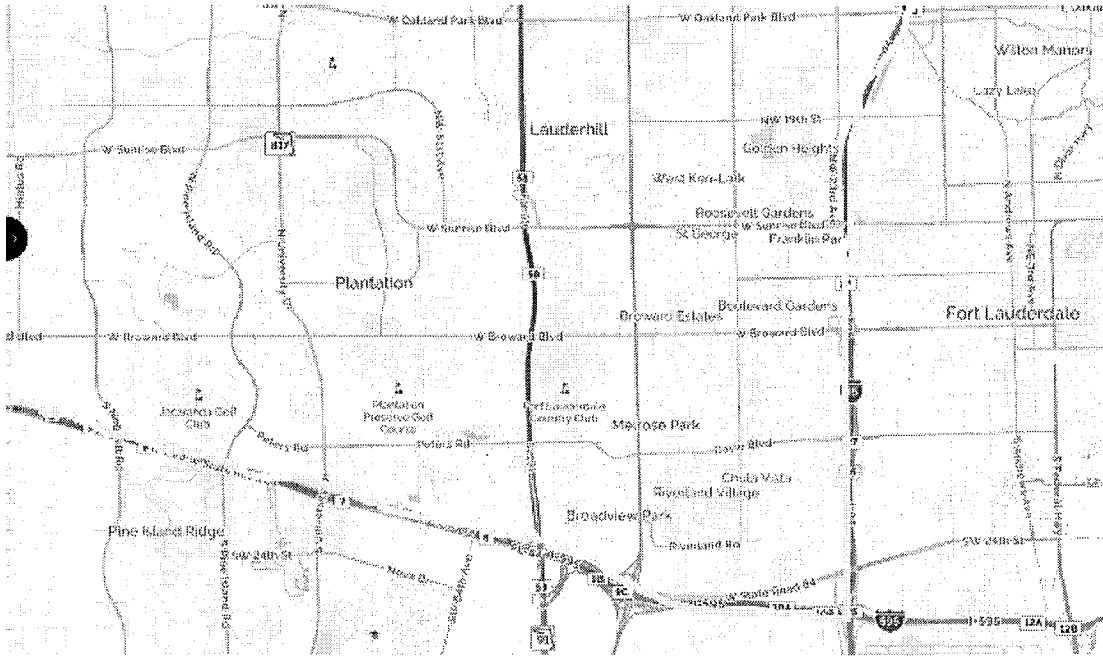

Ends: Jetscape FBO
350 SW 34th Street, Ft Lauderdale FL 33315

ROUTE DETAILS/DIRECTIONS:

Driver's Meeting at 9:30am

Drive Starts at 9:45am

Starting location: FLA Live Arena (FKA BB&T Center)

SEE EXIT PLAN MAP

*Exit FLA Center on the North Side of FLA (Gate # 1)

*West on Pat Salerno Drive

*South on Sawgrass Expressway

*East on I-595 (express lane - less traffic interference along I-595 corridor)

*Continue I-595 East
*North on I-95

- *South on Federal Highway
- *West on Commercial Boulevard
- *South on I-95
- *East on SR 84 (Marina Mile)
- *South on SW 4th Avenue
- *Enter Jetscape FBO – Ending Location