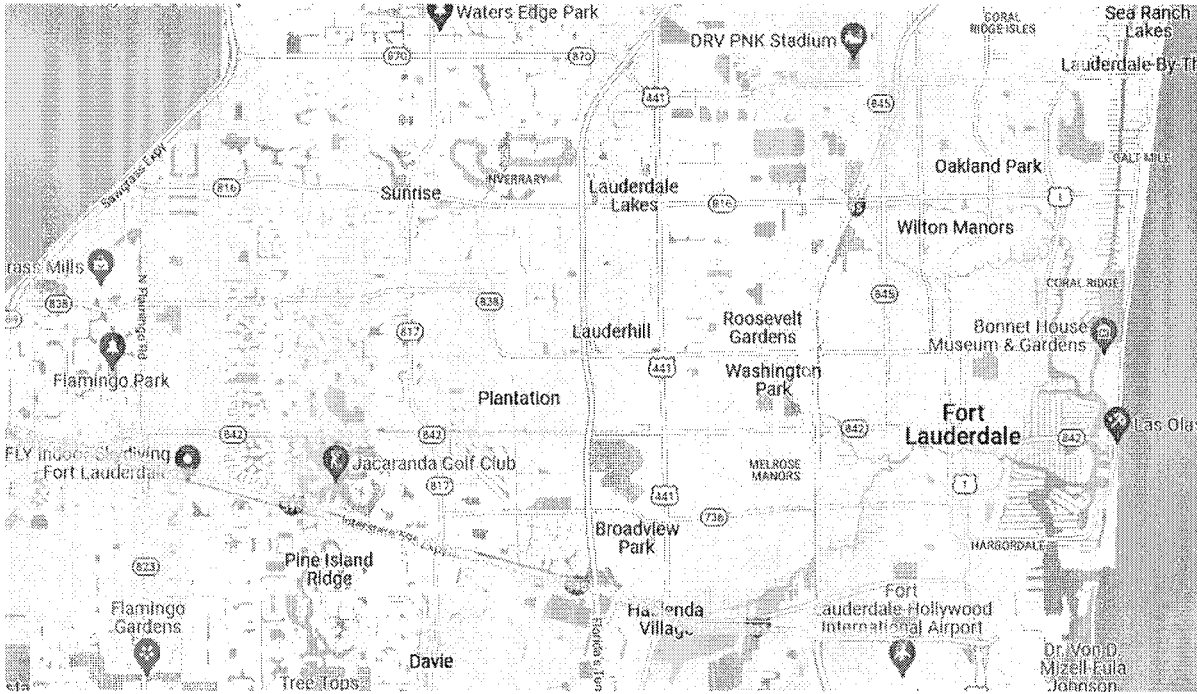

2022 Toy Rally - ROUTE

OVERVIEW MAP:

Date: Saturday, December 17, 2022

Starts: FLA Live Arena (FKA BB&T Center)
1 Panther Parkway, Sunrise FL 33323

Midpoint stop: Ferrari of Ft. Lauderdale
5750 North Federal Highway, Ft Lauderdale FL 33308

Ends: Jetscape FBO
350 SW 34th Street, Ft Lauderdale FL 33315

ROUTE DETAILS/DIRECTIONS:

Driver's Meeting at 9:30am

Drive Starts at 9:45am

Starting location: FLA Live Arena (FKA BB&T Center)

SEE EXIT PLAN MAP

*Exit FLA Center on the North Side of FLA (Gate # 1)

*West on Pat Salerno Drive

*South on Sawgrass Expressway

*East on I-595 (express lane - less traffic interference along I-595 corridor)

*Continue I-595 East
*North on I-95

- *South on Federal Highway
- *West on Commercial Boulevard
- *South on I-95
- *East on SR 84 (Marina Mile)
- *South on SW 4th Avenue
- *Enter Jetscape FBO – Ending Location