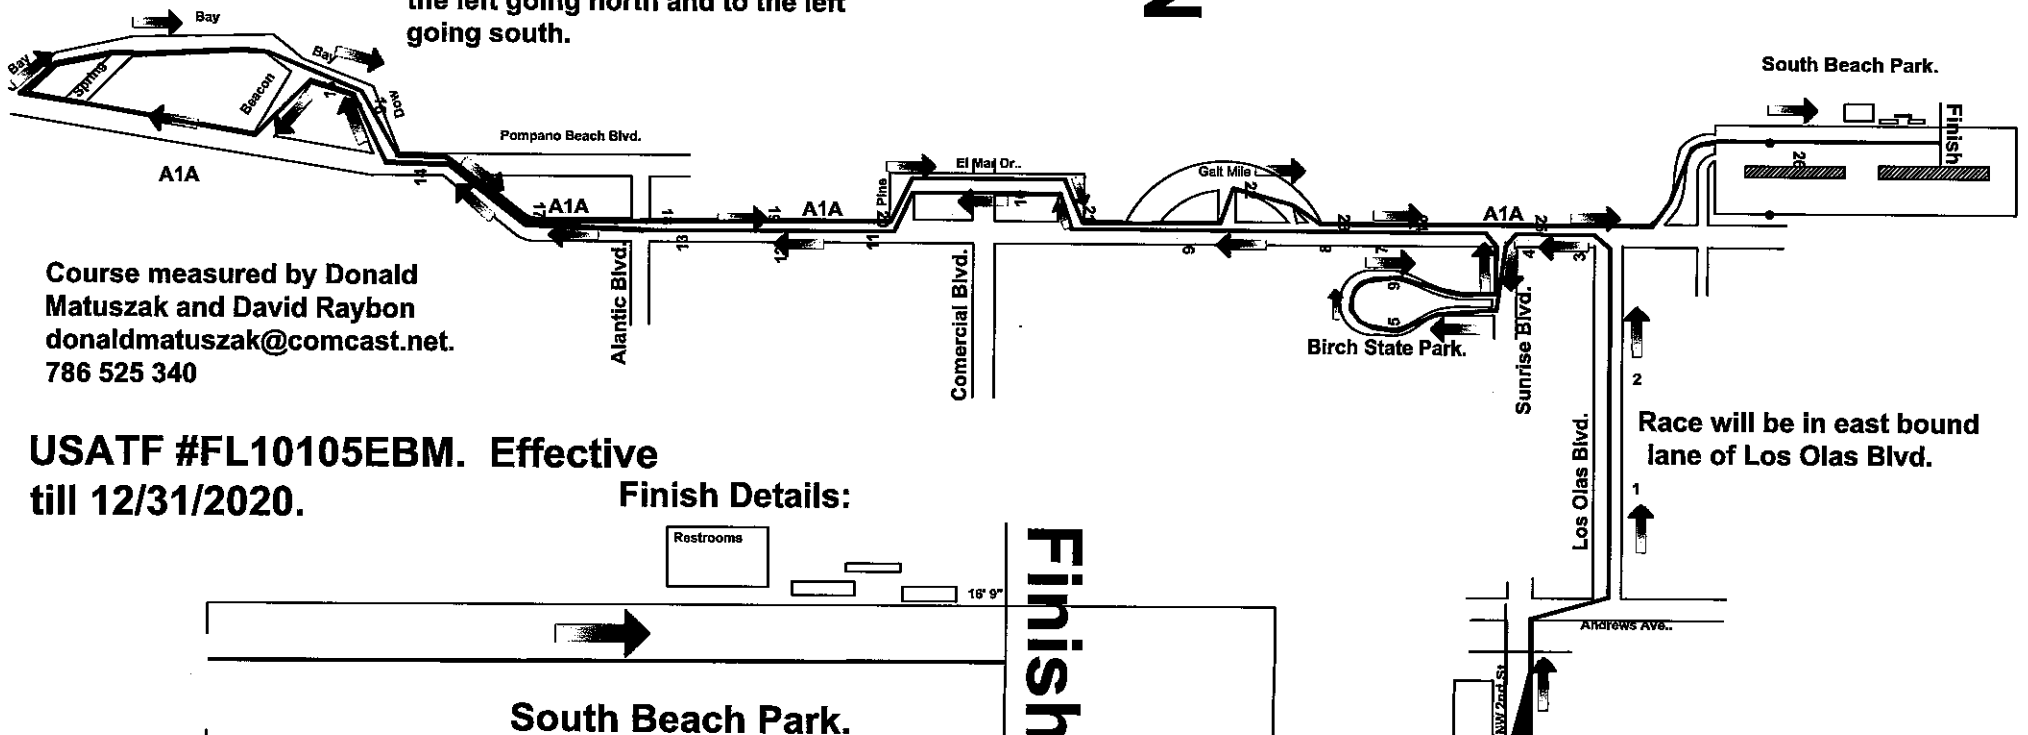

A1A Marathon, Ft. Lauderdale, FL.

Race will be in the north bound lane of A1A. Runners will stay to the left going north and to the left going south.

Course measured by Donald Matuszak and David Raybon
donaldmatuszak@comcast.net.
786 525 340

USATF #FL10105EBM. Effective
till 12/31/2020.

Race will be in east bound lane of Los Olas Blvd.

Finish Details:

Finish line is 16ft. 9 inches south of south edge of sea wall that is just south of restrooms inside of South Beach Park.

Start Details:

Start is even with west edge of brick crosswalk at corner of NW 5th. Ave. and NW 2nd. St. at Ft. Lauderdale Discovery Museum.