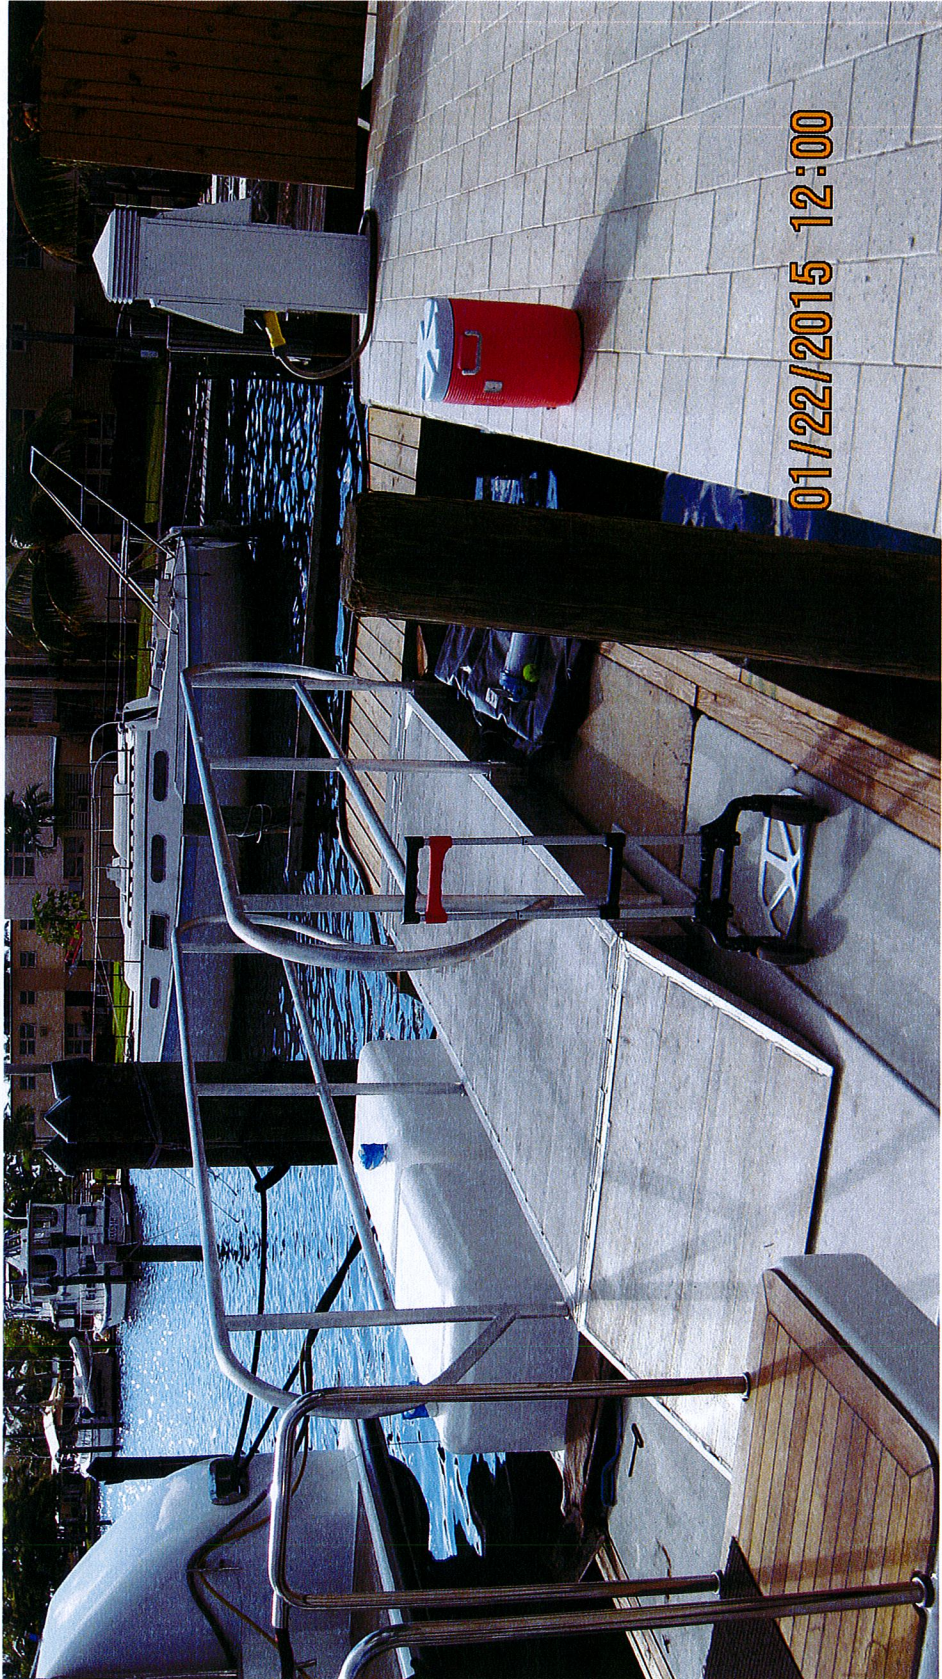

704 NE 20 AVE

DOCK