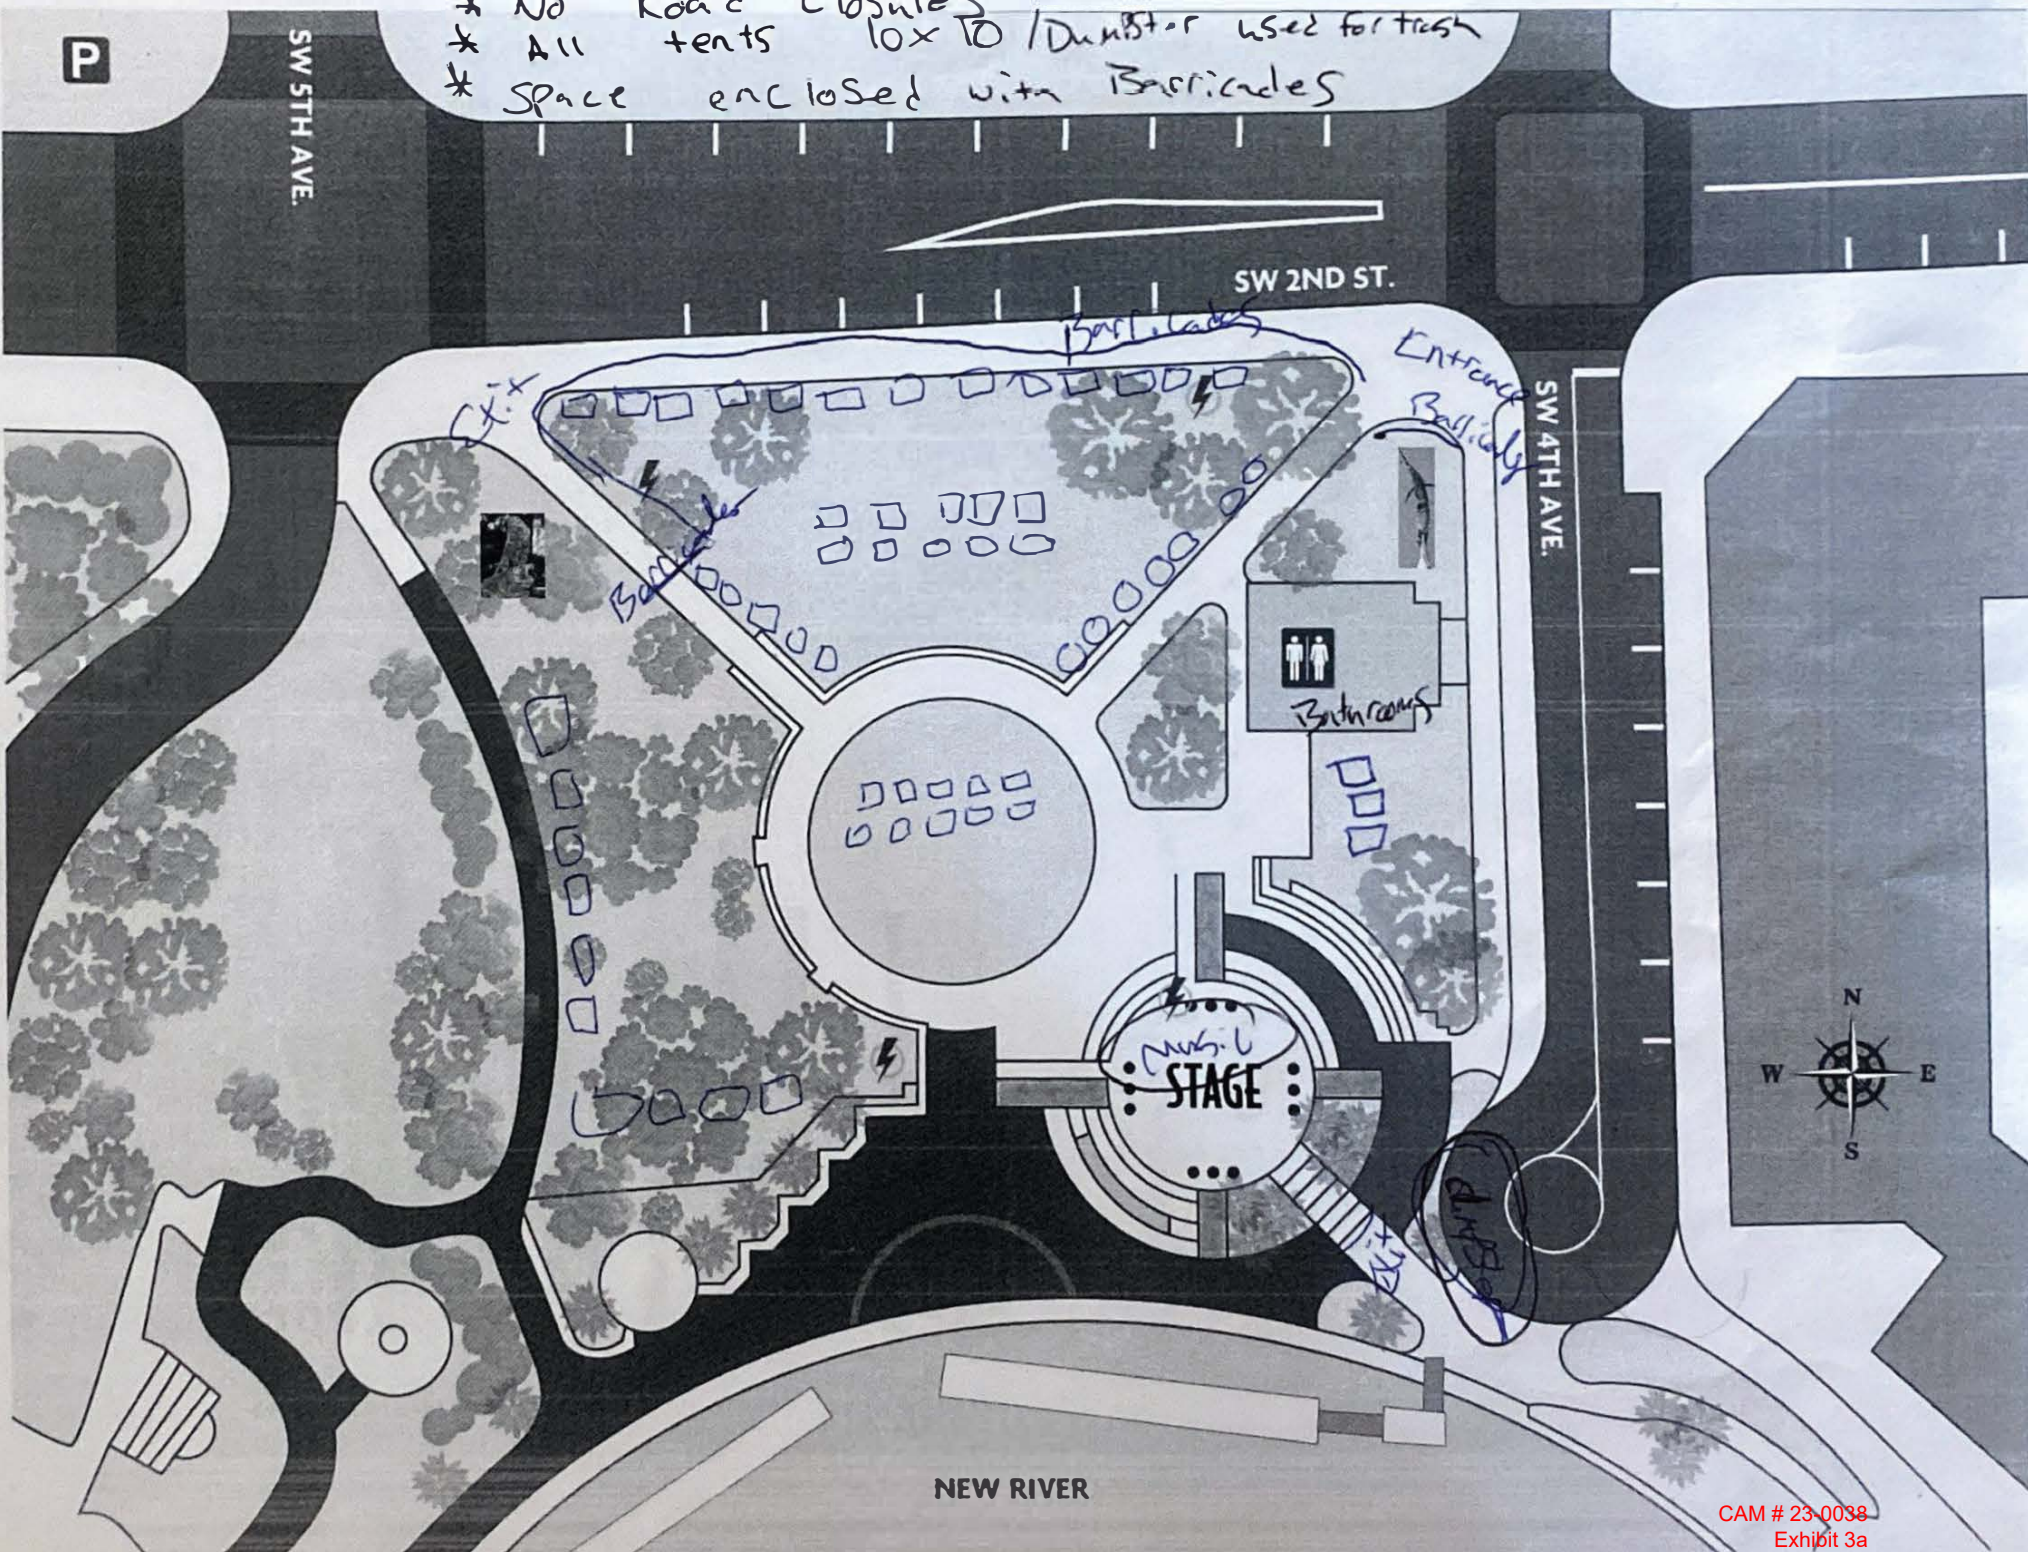

P

SW 5TH AVE.

- \* No Road Closures
- \* All tents 10x10 / Dumpster used for trash
- \* Space enclosed with Barricades

SW 2ND ST.

SW 4TH AVE.

NEW RIVER