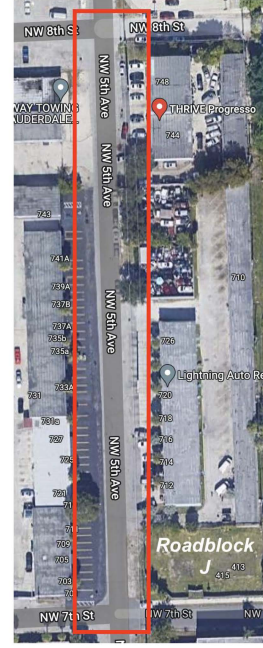

MASS DISTRICT EVENTS

Road Closure Site Layout

Roadblock A	NE 4th Ave & NE 9th St	Roadblock H & I	NW 8th Ave - Between NW 1st St - NW 2nd St
Roadblock B	NE 4th Ave & NE 8th St	Roadblock J & K	NW 5th Ave - Between NW 7th St & NW 8th St
Roadblock C	NE 9th St & NE 5th Ave	Roadblock L	N Flagler Dr, between NE 4th Ave & NE 5th Ave
Roadblock D	NE 2nd Ave & NE Flagler Dr	Roadblock M	NE 3rd Ave + NE 9th Street, between Progresso Dr
Roadblock E	NE 2nd Ave N of NE 7th St	Roadblock N	NE 5th Terrace, between NE 8th Street & NE 7th Street
Roadblock F & G	NE 5th Terrace NE 9th St	Roadblock O	NE 2nd Ave, between Progresso Dr & NE 9th Street