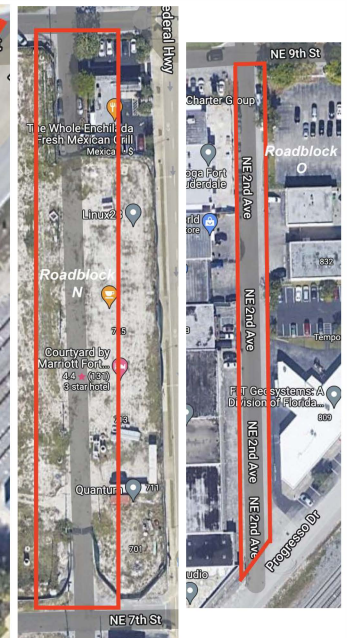

MASS DISTRICT EVENTS

Road Closure Site Layout

Roadblock A	NE 4th Ave & NE 9th St	Roadblock H & I	NW 8th Ave - Between NW 1st St - NW 2nd St
Roadblock B	NE 4th Ave & NE 8th St	Roadblock J & K	NW 5th Ave - Between NW 7th St & NW 8th St
Roadblock C	NE 9th St & NE 5th Ave	Roadblock L	N Flagler Dr, between NE 4th Ave & NE 5th Ave
Roadblock D	NE 2nd Ave & NE Flagler Dr	Roadblock M	NE 3rd Ave + NE 9th Street, between Progresso Dr
Roadblock E	NE 2nd Ave N of NE 7th St	Roadblock N	NE 5th Terrace, between NE 8th Street & NE 7th Street
Roadblock F & G	NE 5th Terrace NE 9th St	Roadblock O	NE 2nd Ave, between Progresso Dr & NE 9th Street