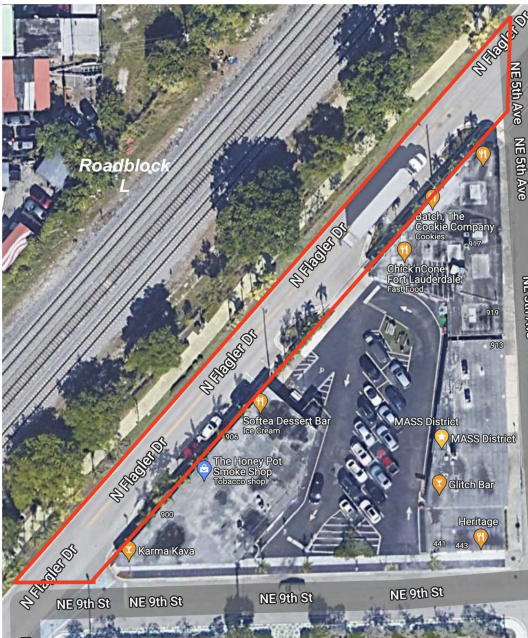

MASS DISTRICT EVENTS

Road Closure Site Layout

Roadblock A	NE 4th Ave & NE 9th St	Roadblock H & I	NW 8th Ave - Between NW 1st St - NW 2nd St
Roadblock B	NE 4th Ave & NE 8th St	Roadblock J & K	NW 5th Ave - Between NW 7th St & NW 8th St
Roadblock C	NE 9th St & NE 5th Ave	Roadblock L	N Flagler Dr, between NE 4th Ave & NE 5th Ave
Roadblock D	NE 2nd Ave & NE Flagler Dr	Roadblock M	NE 3rd Ave + NE 9th Street, between Progresso Dr
Roadblock E	NE 2nd Ave N of NE 7th St	Roadblock N	NE 5th Terrace, between NE 8th Street & NE 7th Street
Roadblock F & G	NE 5th Terrace NE 9th St	Roadblock O	NE 2nd Ave, between Progresso Dr & NE 9th Street