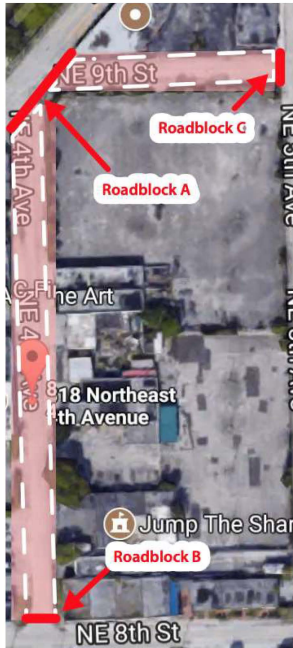

MASS DISTRICT EVENTS

Road Closure Site Layout

Roadblock A	NE 4th Ave & NE 9th St	Roadblock H & I	NW 8th Ave - Between NW 1st St - NW 2nd St
Roadblock B	NE 4th Ave & NE 8th St	Roadblock J & K	NW 5th Ave - Between NW 7th St & NW 8th St
Roadblock C	NE 9th St & NE 5th Ave	Roadblock L	N Flagler Dr, between NE 4th Ave & NE 5th Ave
Roadblock D	NE 2nd Ave & NE Flagler Dr	Roadblock M	NE 3rd Ave + NE 9th Street, between Progresso Dr
Roadblock E	NE 2nd Ave N of NE 7th St	Roadblock N	NE 5th Terrace, between NE 8th Street & NE 7th Street
Roadblock F & G	NE 5th Terrace NE 9th St	Roadblock O	NE 2nd Ave, between Progresso Dr & NE 9th Street