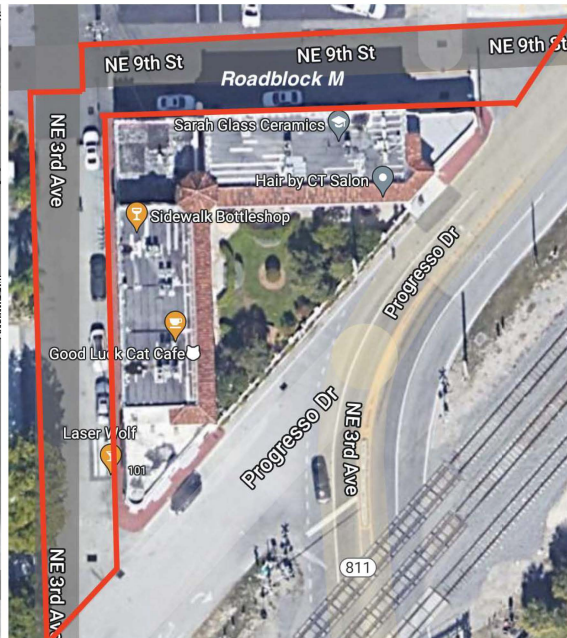

MASS DISTRICT EVENTS

Road Closure Site Layout

Roadblock A	NE 4th Ave & NE 9th St	Roadblock H & I	NW 8th Ave - Between NW 1st St - NW 2nd St
Roadblock B	NE 4th Ave & NE 8th St	Roadblock J & K	NW 5th Ave - Between NW 7th St & NW 8th St
Roadblock C	NE 9th St & NE 5th Ave	Roadblock L	N Flagler Dr, between NE 4th Ave & NE 5th Ave
Roadblock D	NE 2nd Ave & NE Flagler Dr	Roadblock M	NE 3rd Ave + NE 9th Street, between Progresso Dr
Roadblock E	NE 2nd Ave N of NE 7th St	Roadblock N	NE 5th Terrace, between NE 8th Street & NE 7th Street
Roadblock F & G	NE 5th Terrace NE 9th St	Roadblock O	NE 2nd Ave, between Progresso Dr & NE 9th Street