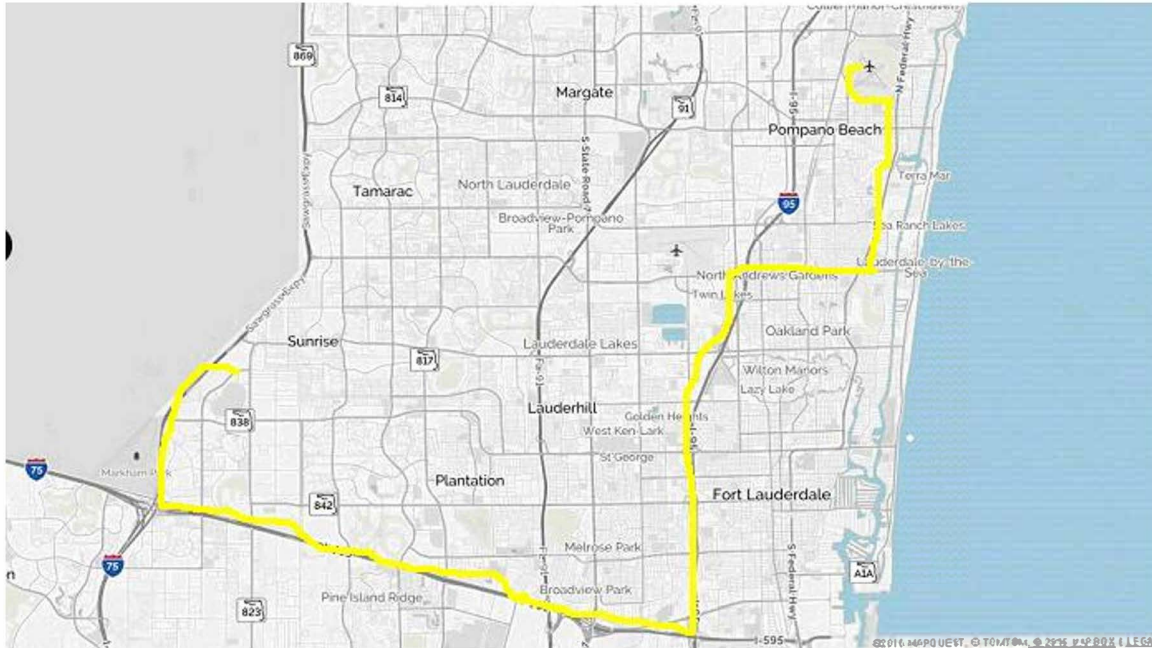

2023 Toy Rally - ROUTE

OVERVIEW MAP:

Date: Saturday, December 2, 2023

Starts: Amerant Bank Arena (FKA Fla Live arena, BB&T Center)
1 Panther Parkway, Sunrise FL 33323

Midpoint stop: Ferrari of Ft. Lauderdale
5750 North Federal Highway, Ft Lauderdale FL 33308

Ends: Goodyear Airship Base
1500 North East 5th Avenue, Pompano Beach FL 33060

ROUTE DETAILS/DIRECTIONS:

Driver's Meeting at 9:30am
Drive Starts at 10:00am

Starting location: Amerant Bank Arena (FKA Fla Live arena, BB&T Center)
SEE EXIT PLAN MAP

- *Exit Arena on the North Side of Arena (Gate # 1)
- *West on Pat Salerno Drive
- *South on Sawgrass Expressway
- *East on I-595 (express lane - less traffic interference along I-595 corridor)

- *Continue I-595 East
- *North on I-95

- *Continue North on Federal Highway
- *West on NE 10 Street
- *North on NE 5 Ave
- *Enter Goodyear Airship Base – Ending Location