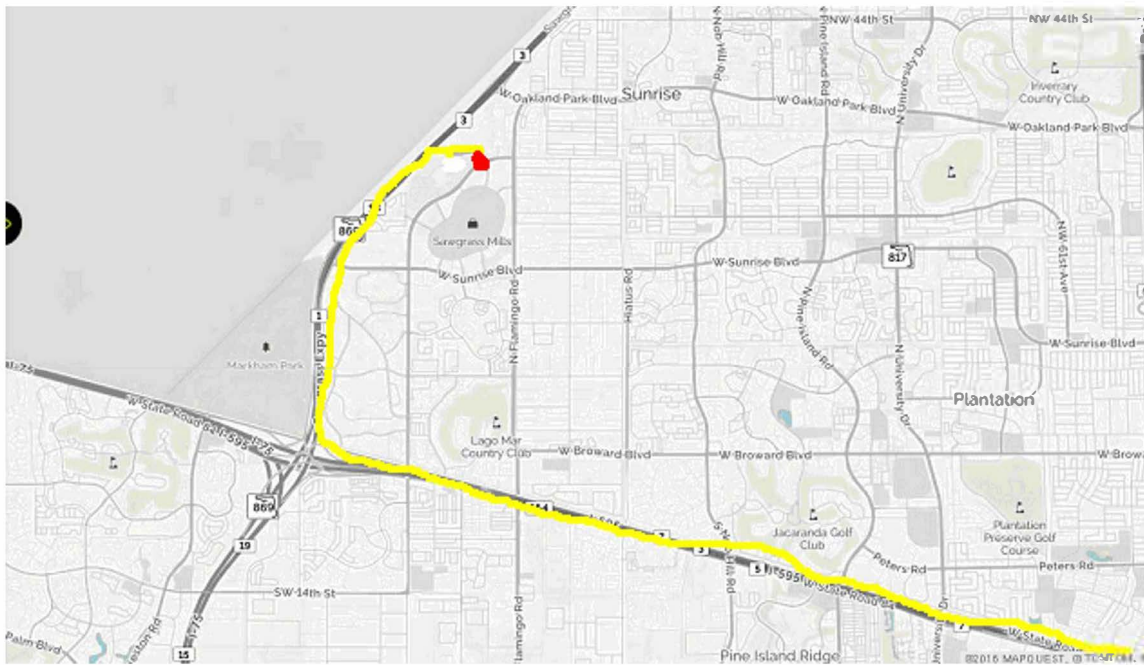

2023 Toy Rally - ROUTE

OVERVIEW MAP:

Date: Saturday, December 2, 2023

Starts: Amerant Bank Arena (FKA Fla Live arena, BB&T Center)
1 Panther Parkway, Sunrise FL 33323

Midpoint stop: Ferrari of Ft. Lauderdale
5750 North Federal Highway, Ft Lauderdale FL 33308

Ends: Goodyear Airship Base
1500 North East 5th Avenue, Pompano Beach FL 33060

ROUTE DETAILS/DIRECTIONS:

Driver's Meeting at 9:30am
Drive Starts at 10:00am

Starting location: Amerant Bank Arena (FKA Fla Live arena, BB&T Center)
SEE EXIT PLAN MAP

- *Exit Arena on the North Side of Arena (Gate # 1)
- *West on Pat Salerno Drive
- *South on Sawgrass Expressway
- *East on I-595 (express lane - less traffic interference along I-595 corridor)

- *Continue I-595 East
- *North on I-95

- *Continue North on Federal Highway
- *West on NE 10 Street
- *North on NE 5 Ave
- *Enter Goodyear Airship Base – Ending Location