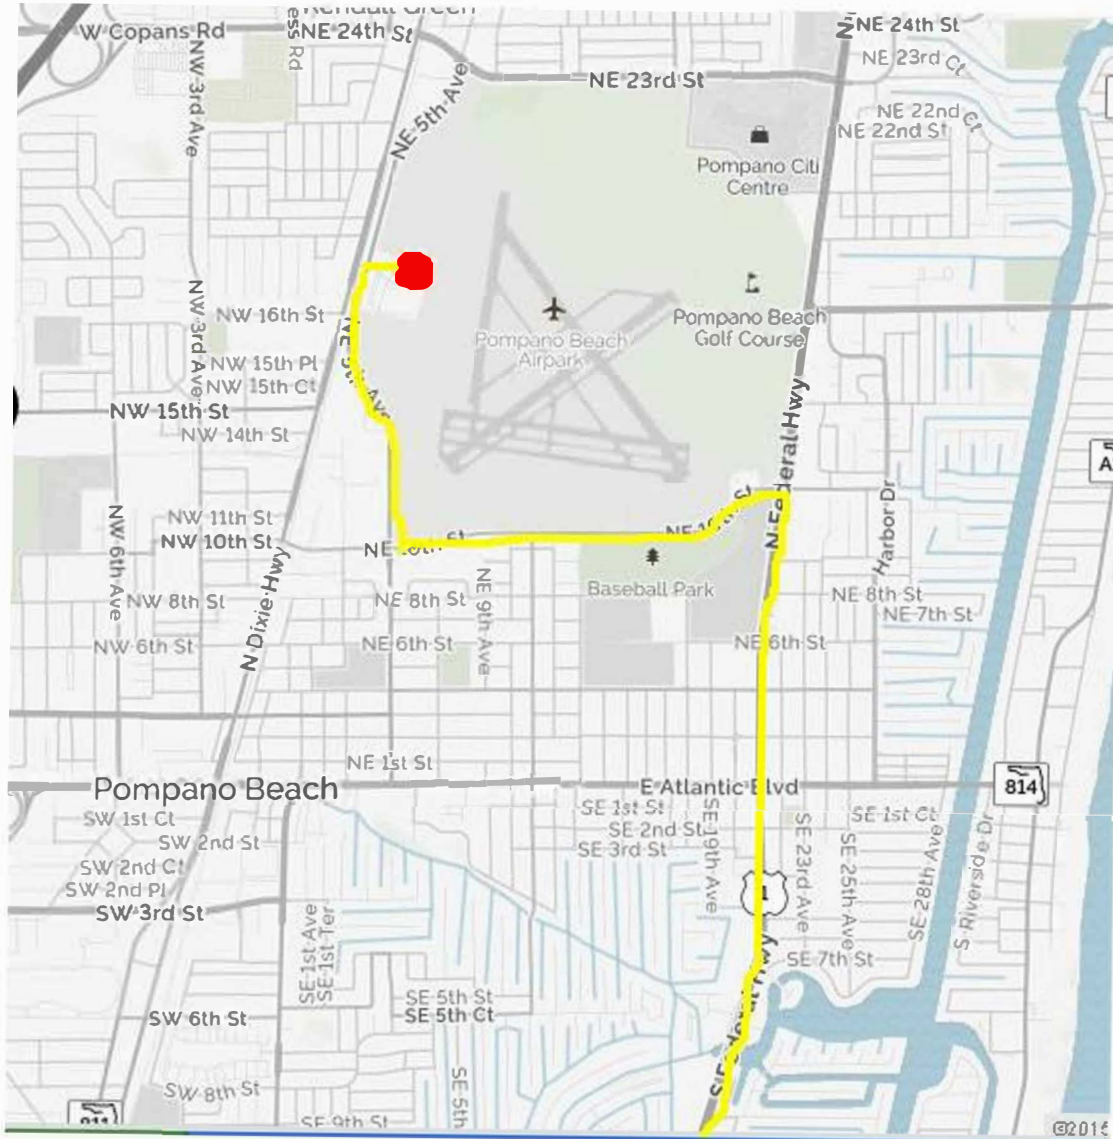

2023 Toy Rally - ROUTE

OVERVIEW MAP:

Date: Saturday, December 2, 2023

Starts: Amerant Bank Arena (FKA Fla Live arena, BB&T Center)
1 Panther Parkway, Sunrise FL 33323

Midpoint stop: Ferrari of Ft. Lauderdale
5750 North Federal Highway, Ft Lauderdale FL 33308

Ends: Goodyear Airship Base
1500 North East 5th Avenue, Pompano Beach FL 33060

ROUTE DETAILS/DIRECTIONS:

Driver's Meeting at 9:30am
Drive Starts at 10:00am

Starting location: Amerant Bank Arena (FKA Fla Live arena, BB&T Center)
SEE EXIT PLAN MAP

- *Exit Arena on the North Side of Arena (Gate # 1)
- *West on Pat Salerno Drive
- *South on Sawgrass Expressway
- *East on I-595 (express lane - less traffic interference along I-595 corridor)

- *Continue I-595 East
- *North on I-95

- *Continue North on Federal Highway
- *West on NE 10 Street
- *North on NE 5 Ave
- *Enter Goodyear Airship Base – Ending Location