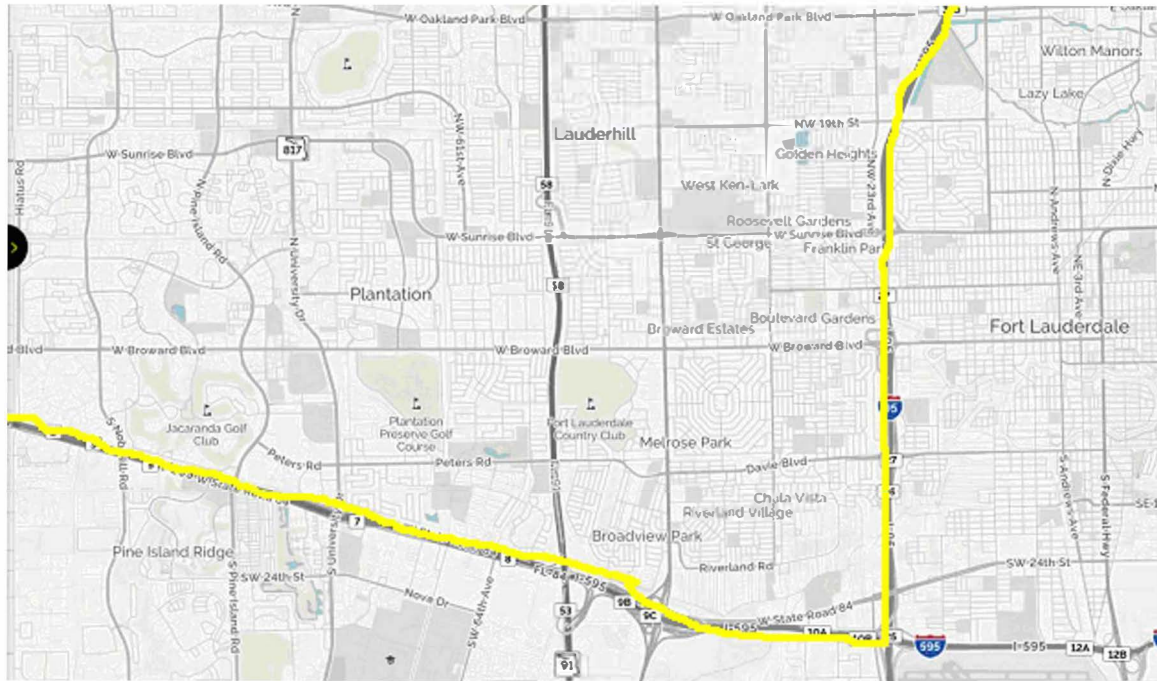

2023 Toy Rally - ROUTE

OVERVIEW MAP:

Date: Saturday, December 2, 2023

Starts: Amerant Bank Arena (FKA Fla Live arena, BB&T Center)
1 Panther Parkway, Sunrise FL 33323

Midpoint stop: Ferrari of Ft. Lauderdale
5750 North Federal Highway, Ft Lauderdale FL 33308

Ends: Goodyear Airship Base
1500 North East 5th Avenue, Pompano Beach FL 33060

ROUTE DETAILS/DIRECTIONS:

Driver's Meeting at 9:30am
Drive Starts at 10:00am

Starting location: Amerant Bank Arena (FKA Fla Live arena, BB&T Center)
SEE EXIT PLAN MAP

- *Exit Arena on the North Side of Arena (Gate # 1)
- *West on Pat Salerno Drive
- *South on Sawgrass Expressway
- *East on I-595 (express lane - less traffic interference along I-595 corridor)

- *Continue I-595 East
- *North on I-95

- *Continue North on Federal Highway
- *West on NE 10 Street
- *North on NE 5 Ave
- *Enter Goodyear Airship Base – Ending Location