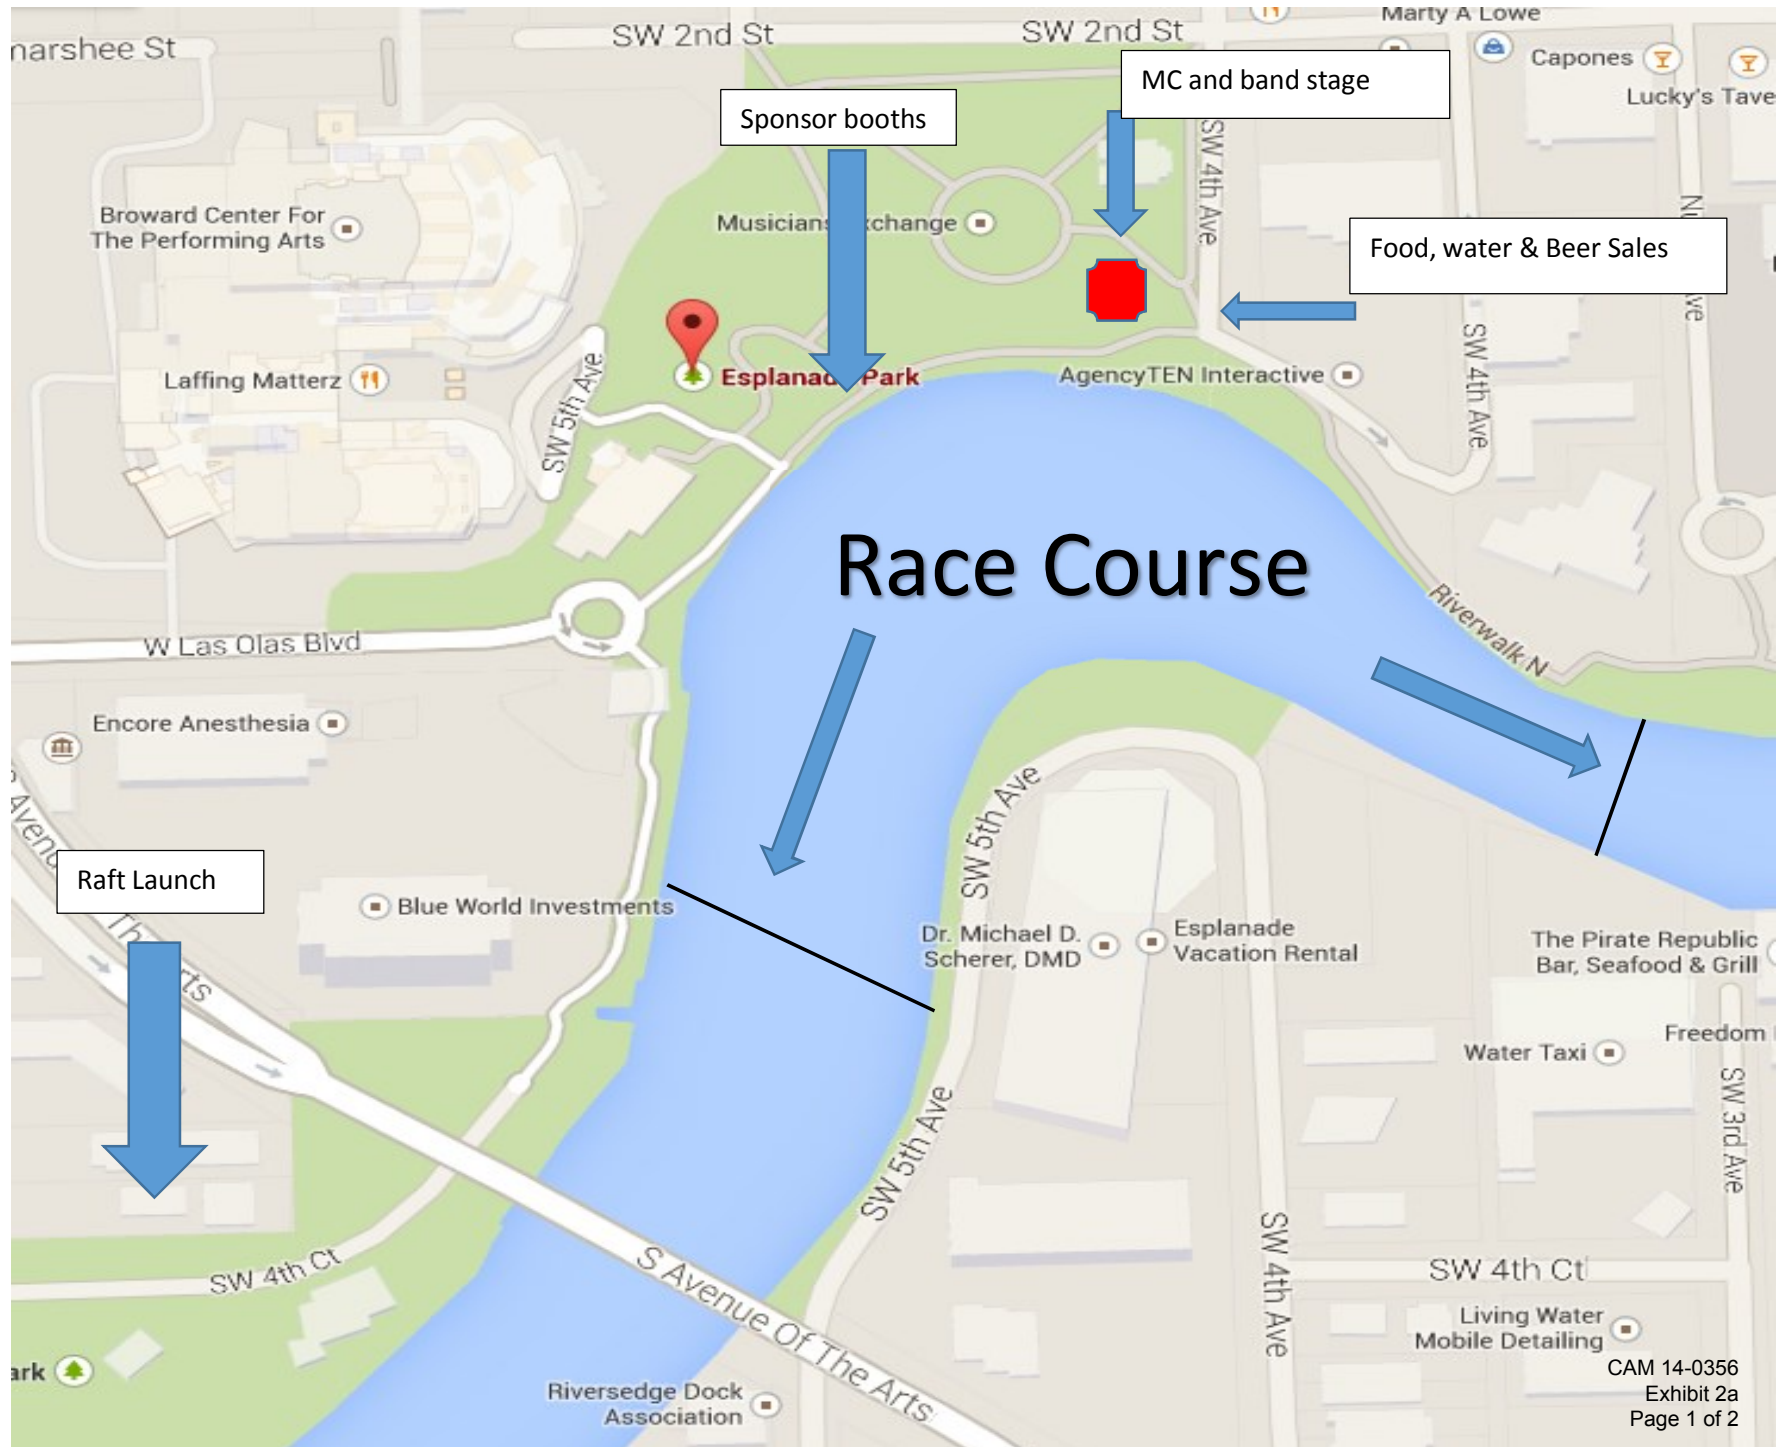

**2014 New River Raft Race  
Park layout**

This document was created with Win2PDF available at <http://www.win2pdf.com>.  
The unregistered version of Win2PDF is for evaluation or non-commercial use only.  
This page will not be added after purchasing Win2PDF.