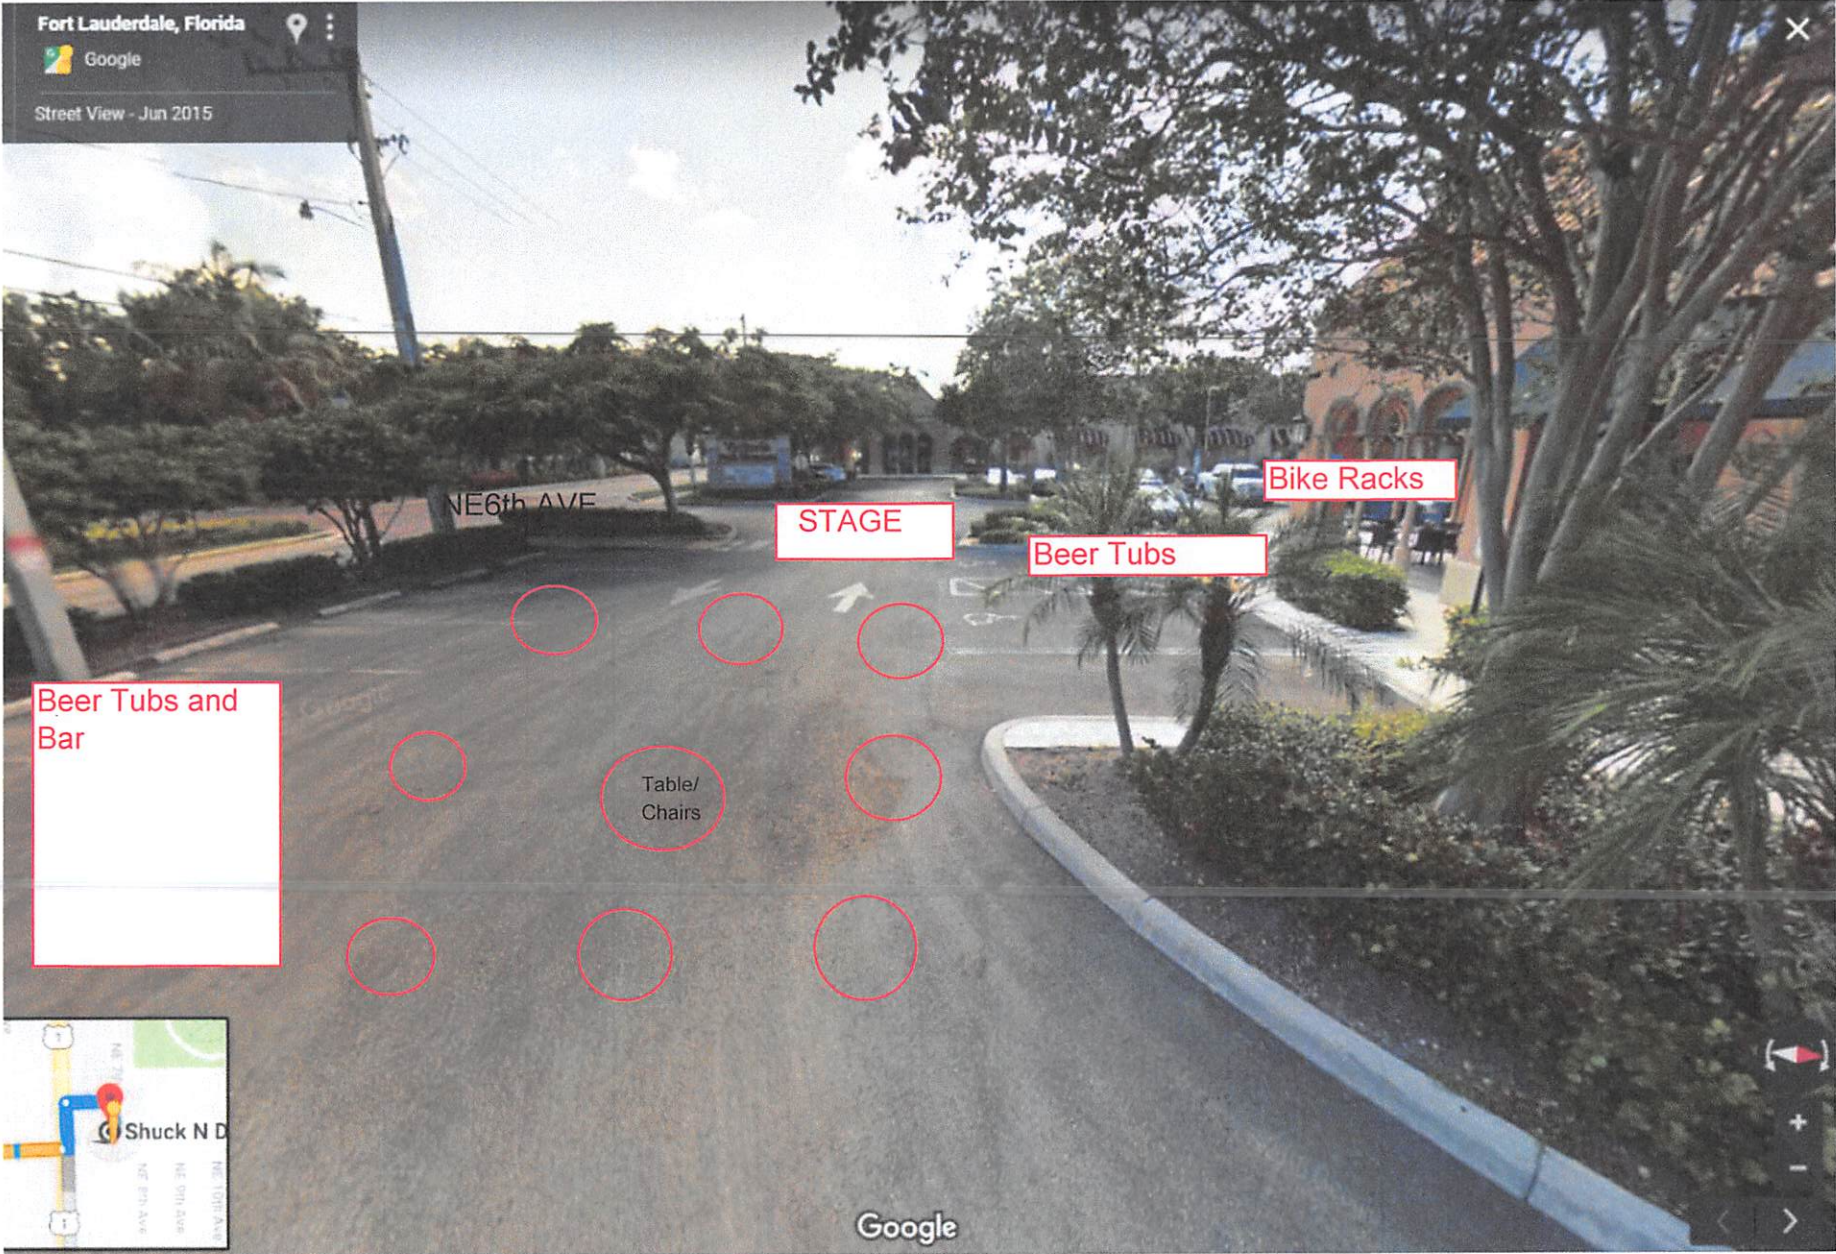

EXHIBIT A
Victoria Park Shoppes
 622-680 N. FEDERAL HIGHWAY, FORT LAUDERDALE, FL 33301
Event Site Plan

NE 7th Avenue →

↔ N.E. 6th Street ↔

KEY/LEGEND

- Stage
- Tables
- Beer Tub
- Barricades/Cones -
 (Blocked Area not prior to 1pm on day of event)

No warranty or representation, express or implied, is made as to the accuracy of the information contained herein, and same is submitted subject to errors, omissions, change of price, rental or other conditions.
 All dimensions approximate.
 UPDATED: 07/03/2018
 F:\DATA\DATA_DOC\London Associates\Tenants\410-650 & 652 SHUCK N DIVE\Events 2019\Master Site Plan - 2019 Mardi Gras Event - Exhibit A.doc

Fort Lauderdale, Florida
Google
Street View - Jun 2015

NE 6th AVE

STAGE

Beer Tubs

Bike Racks

Beer Tubs and Bar

Table/
Chairs

Google