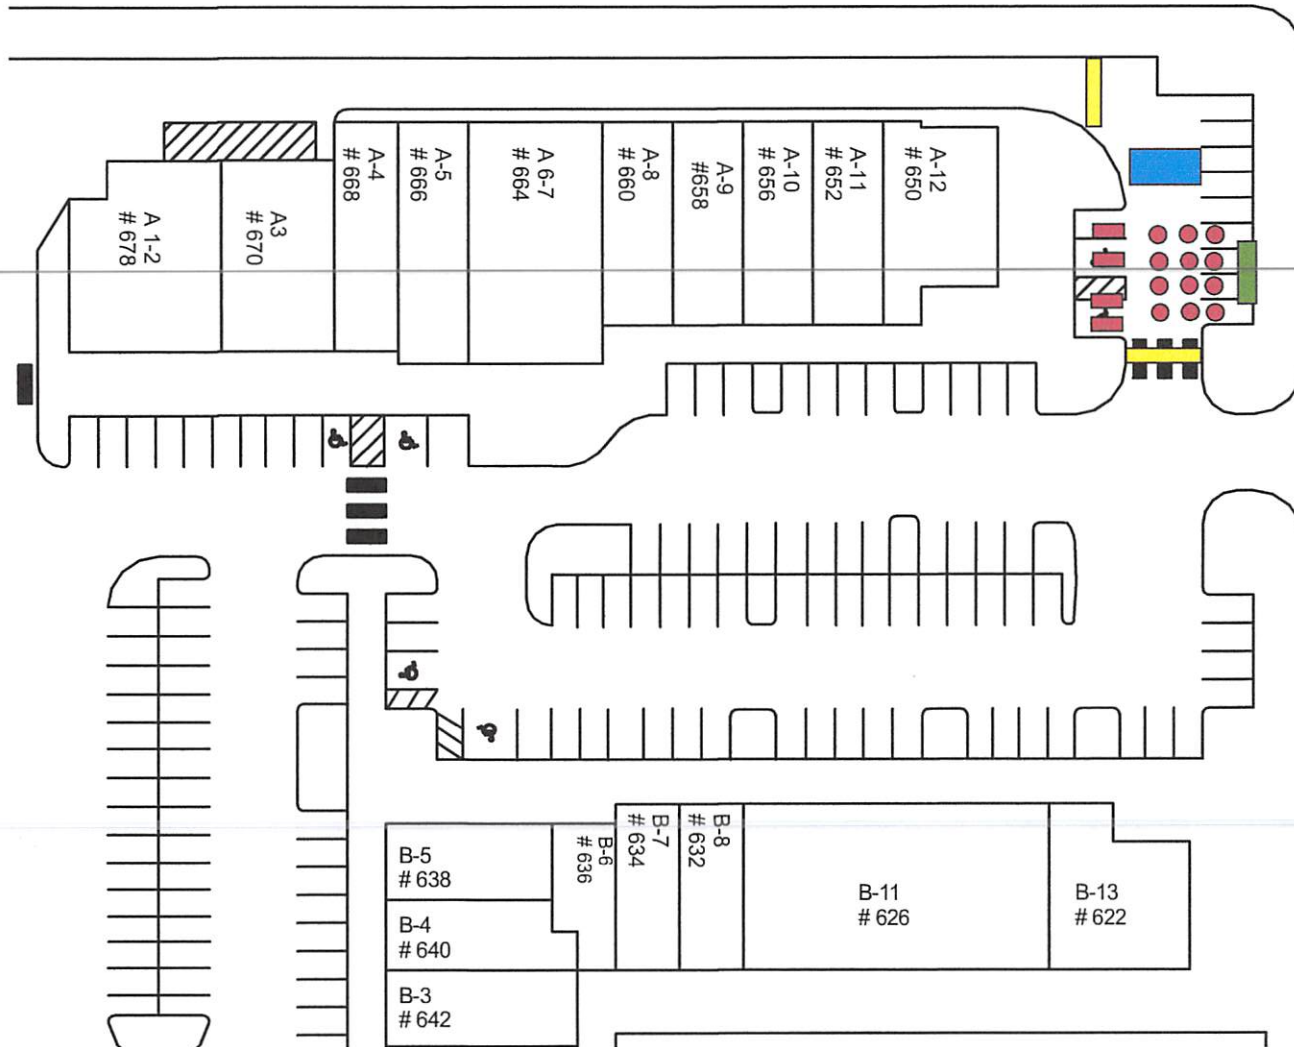

EXHIBIT A
Victoria Park Shoppes
 622-680 N. FEDERAL HIGHWAY, FORT LAUDERDALE, FL 33301
Event Site Plan

NE 7th Avenue →

↔ N.E. 6th Street ↔

KEY/LEGEND

- Stage
- Tables
- Beer Tub
- Barricades/Cones -
 (Blocked Area not prior to 1pm on day of event)

No warranty or representation, express or implied, is made as to the accuracy of the information contained herein, and same is submitted subject to errors, omissions, change of price, rental or other conditions.
 All dimensions approximate.
 UPDATED: 07/03/2018
 F:\DATA\DATA_DOC\London Associates\Tenants\410-650 & 652 SHUCK N DIVE\Events 2019\Master Site Plan - 2019 Mardi Gras Event - Exhibit A.doc

Fort Lauderdale, Florida
Google
Street View - Jun 2015

NE 6th AVE

STAGE

Beer Tubs

Bike Racks

Beer Tubs and Bar

Table/
Chairs

Google