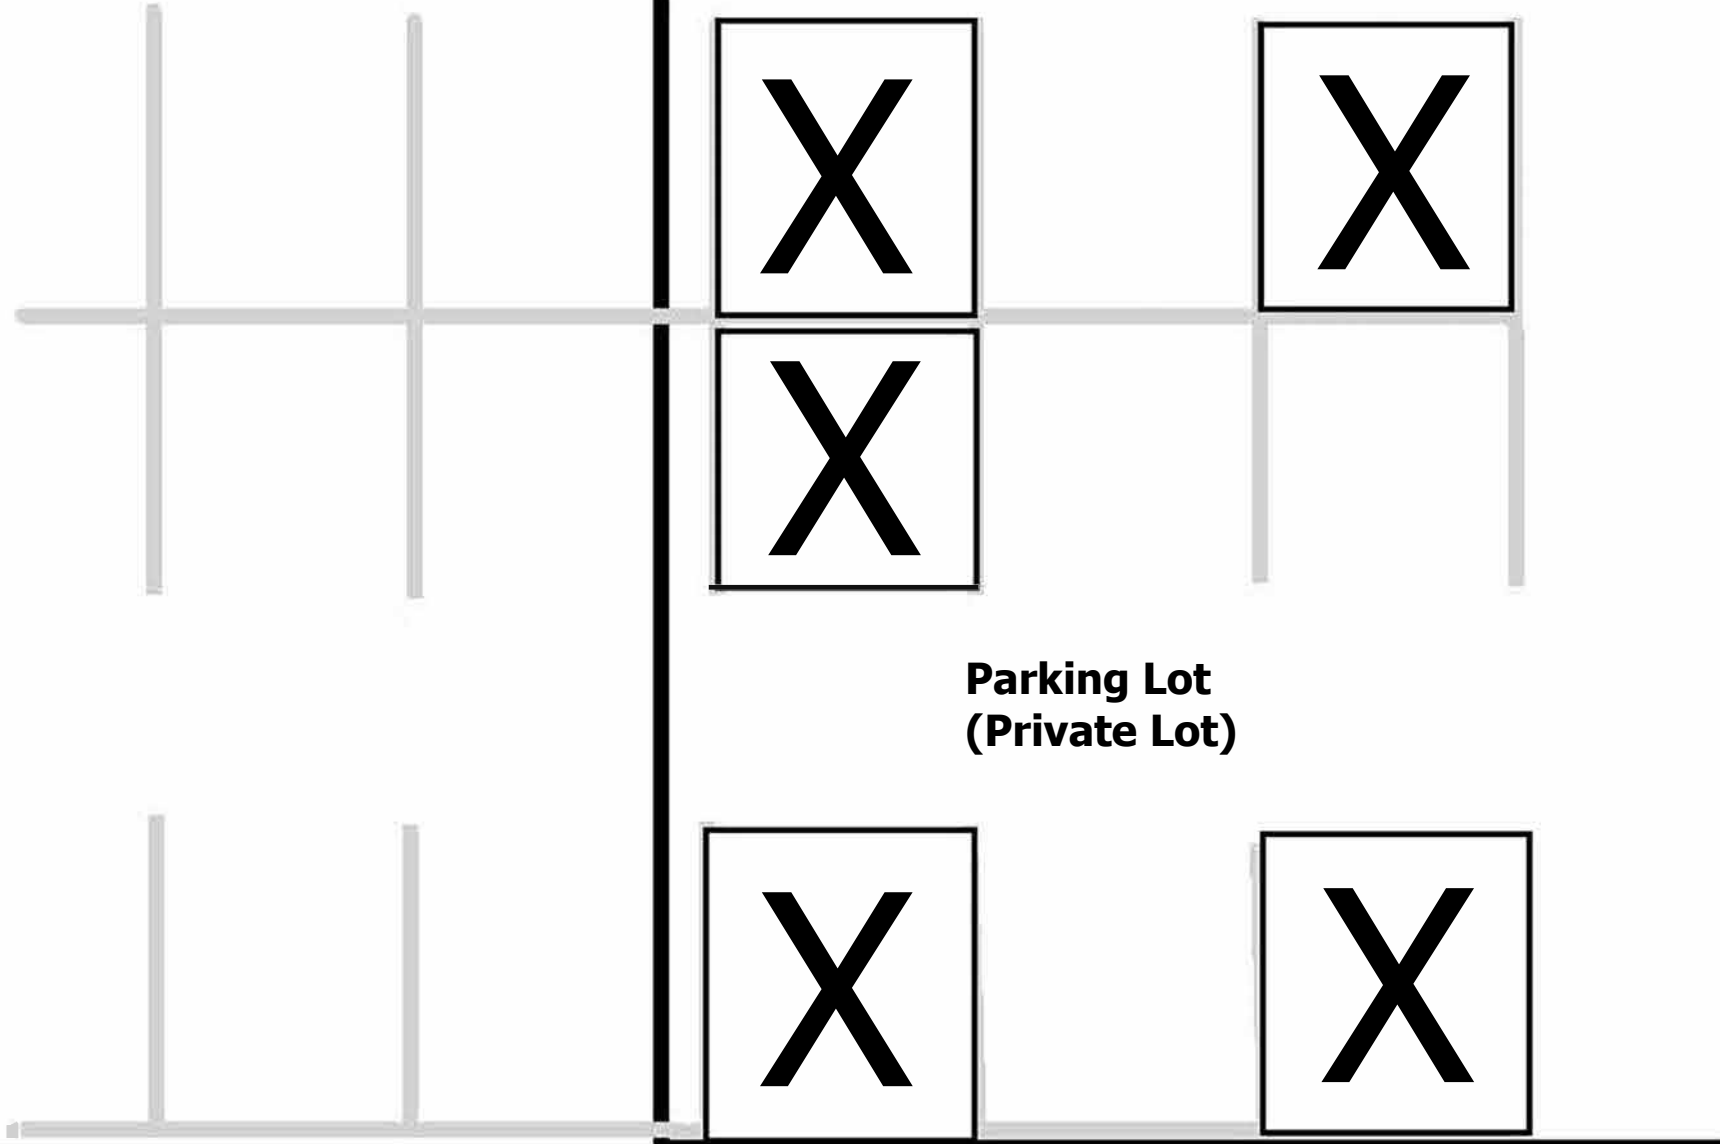

Driveway

- Fence

X - Canopy

ATT

Fence Perimeter ----->

Open

**Parking Lot
(Private Lot)**

Open

Tacocraft
510 N. Federal Hwy

Sidewalk

Sidewalk

Sidewalk

ATT

Stream

DRIVEWAY

Fence

PARKING LOT (Private)

TACO CRAFT
510 N. Federal Hwy

Wavy line = Fence
Box with X = Camp

Open

SIDEWALK