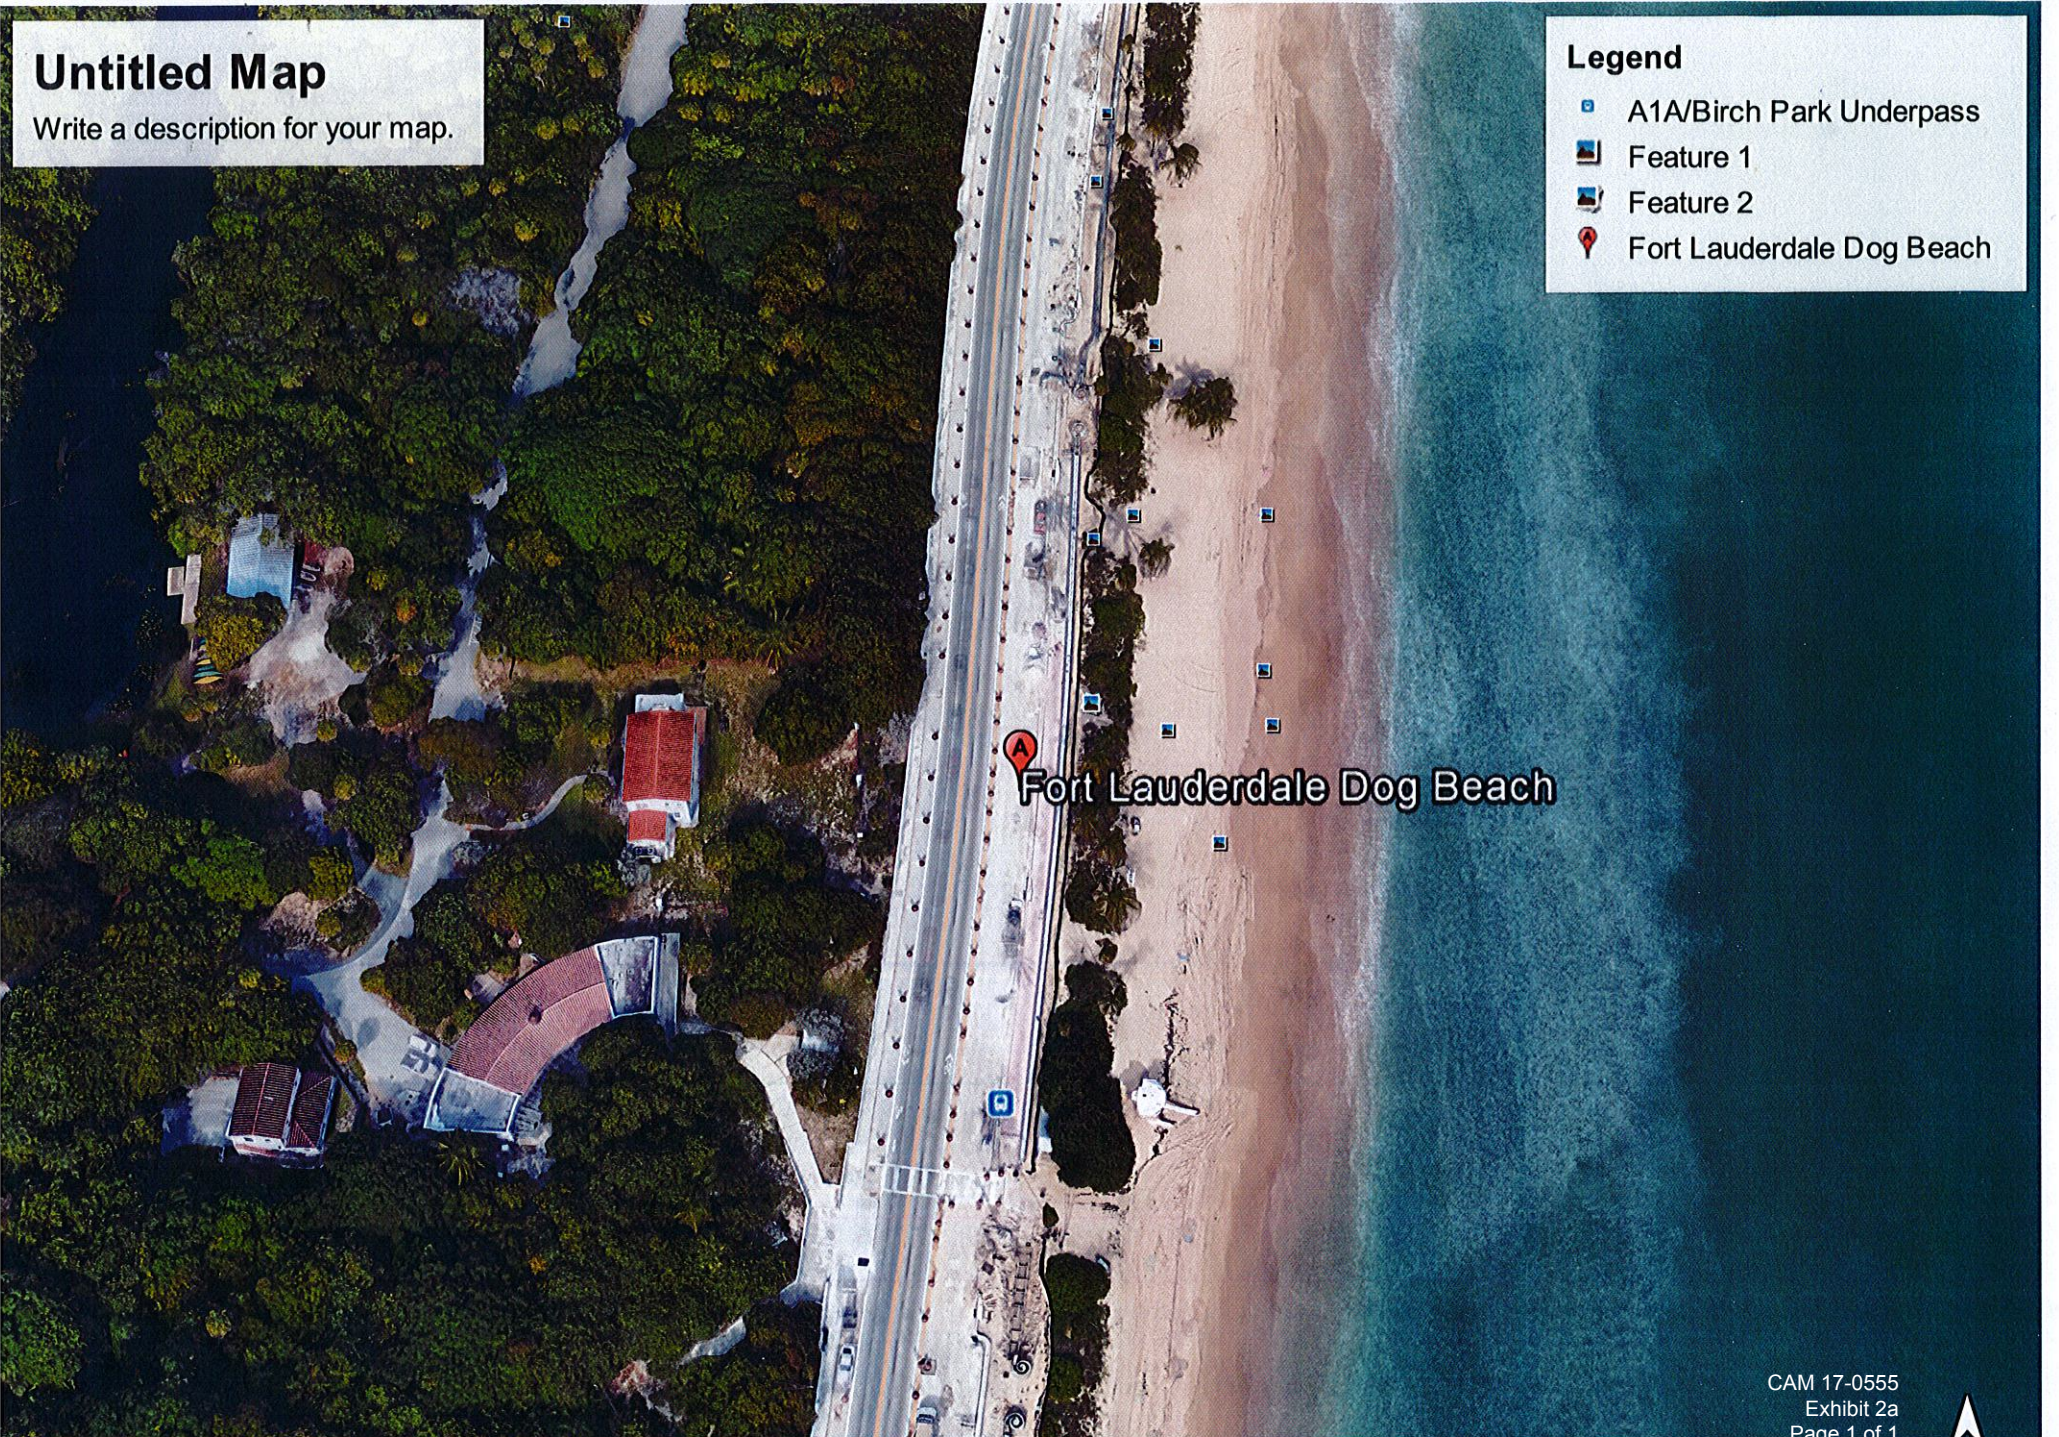

Untitled Map

Write a description for your map.

Legend

-  A1A/Birch Park Underpass
-  Feature 1
-  Feature 2
-  Fort Lauderdale Dog Beach

Fort Lauderdale Dog Beach