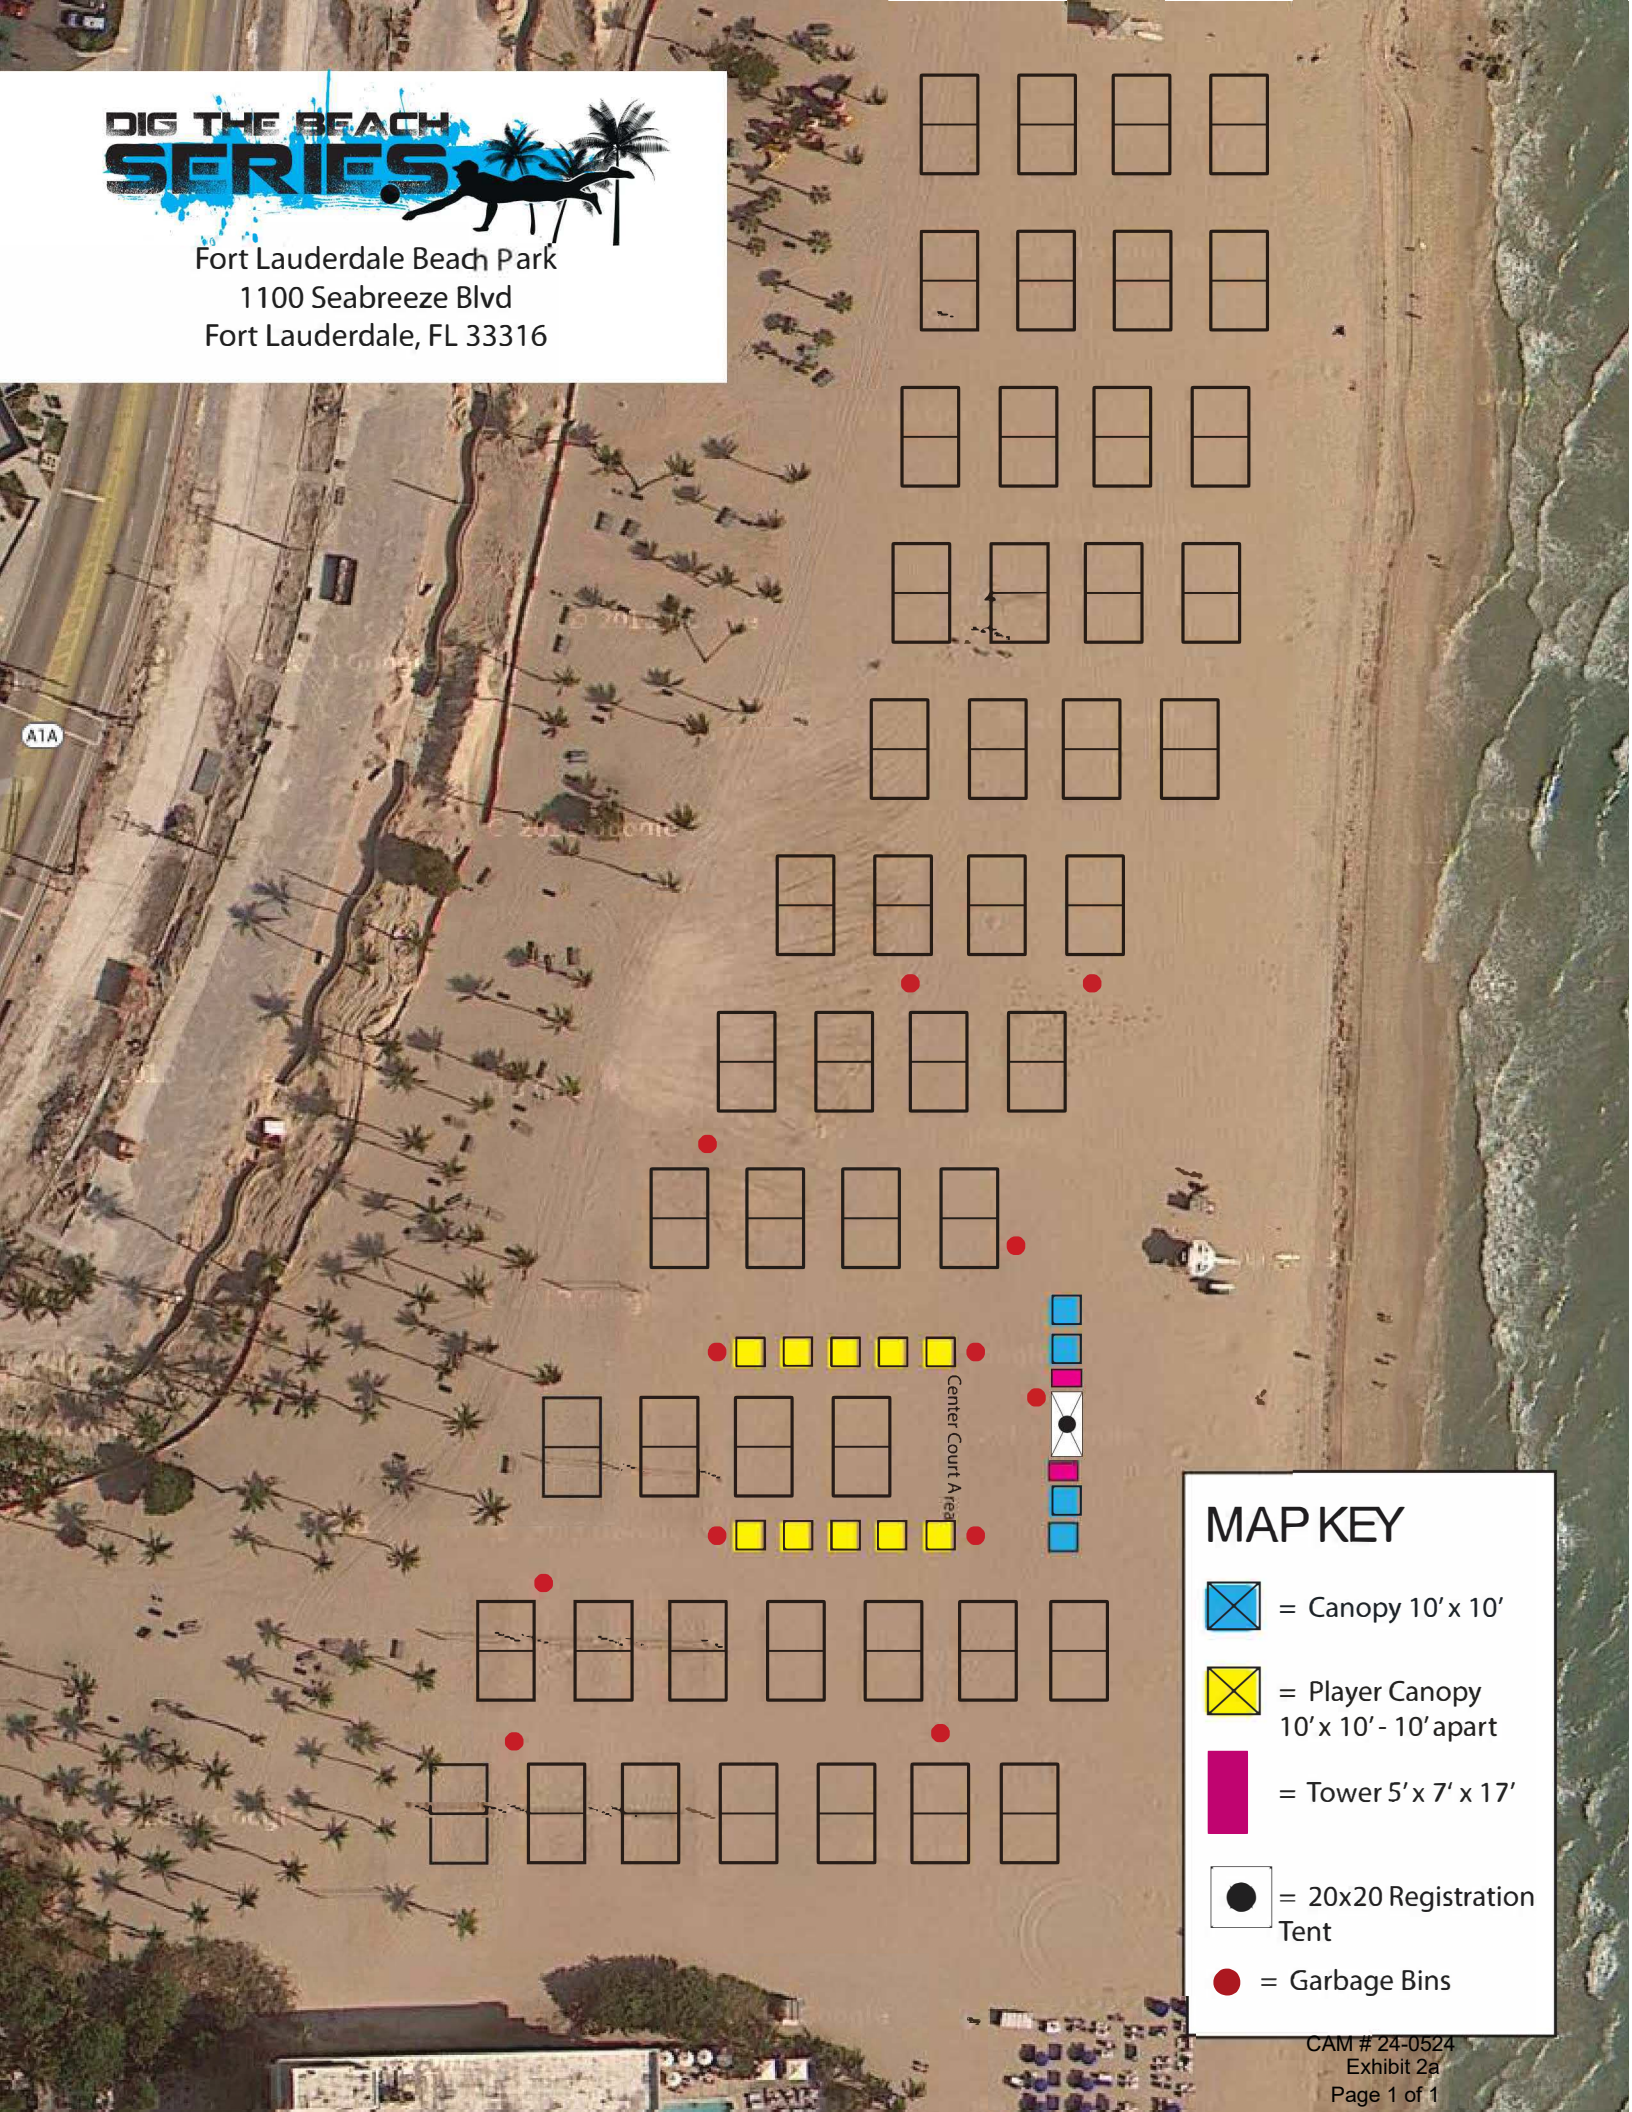

# DIG THE BEACH SERIES

Fort Lauderdale Beach Park  
 1100 Seabreeze Blvd  
 Fort Lauderdale, FL 33316

## MAP KEY

-  = Canopy 10' x 10'
-  = Player Canopy 10' x 10' - 10' apart
-  = Tower 5' x 7' x 17'
-  = 20x20 Registration Tent
-  = Garbage Bins