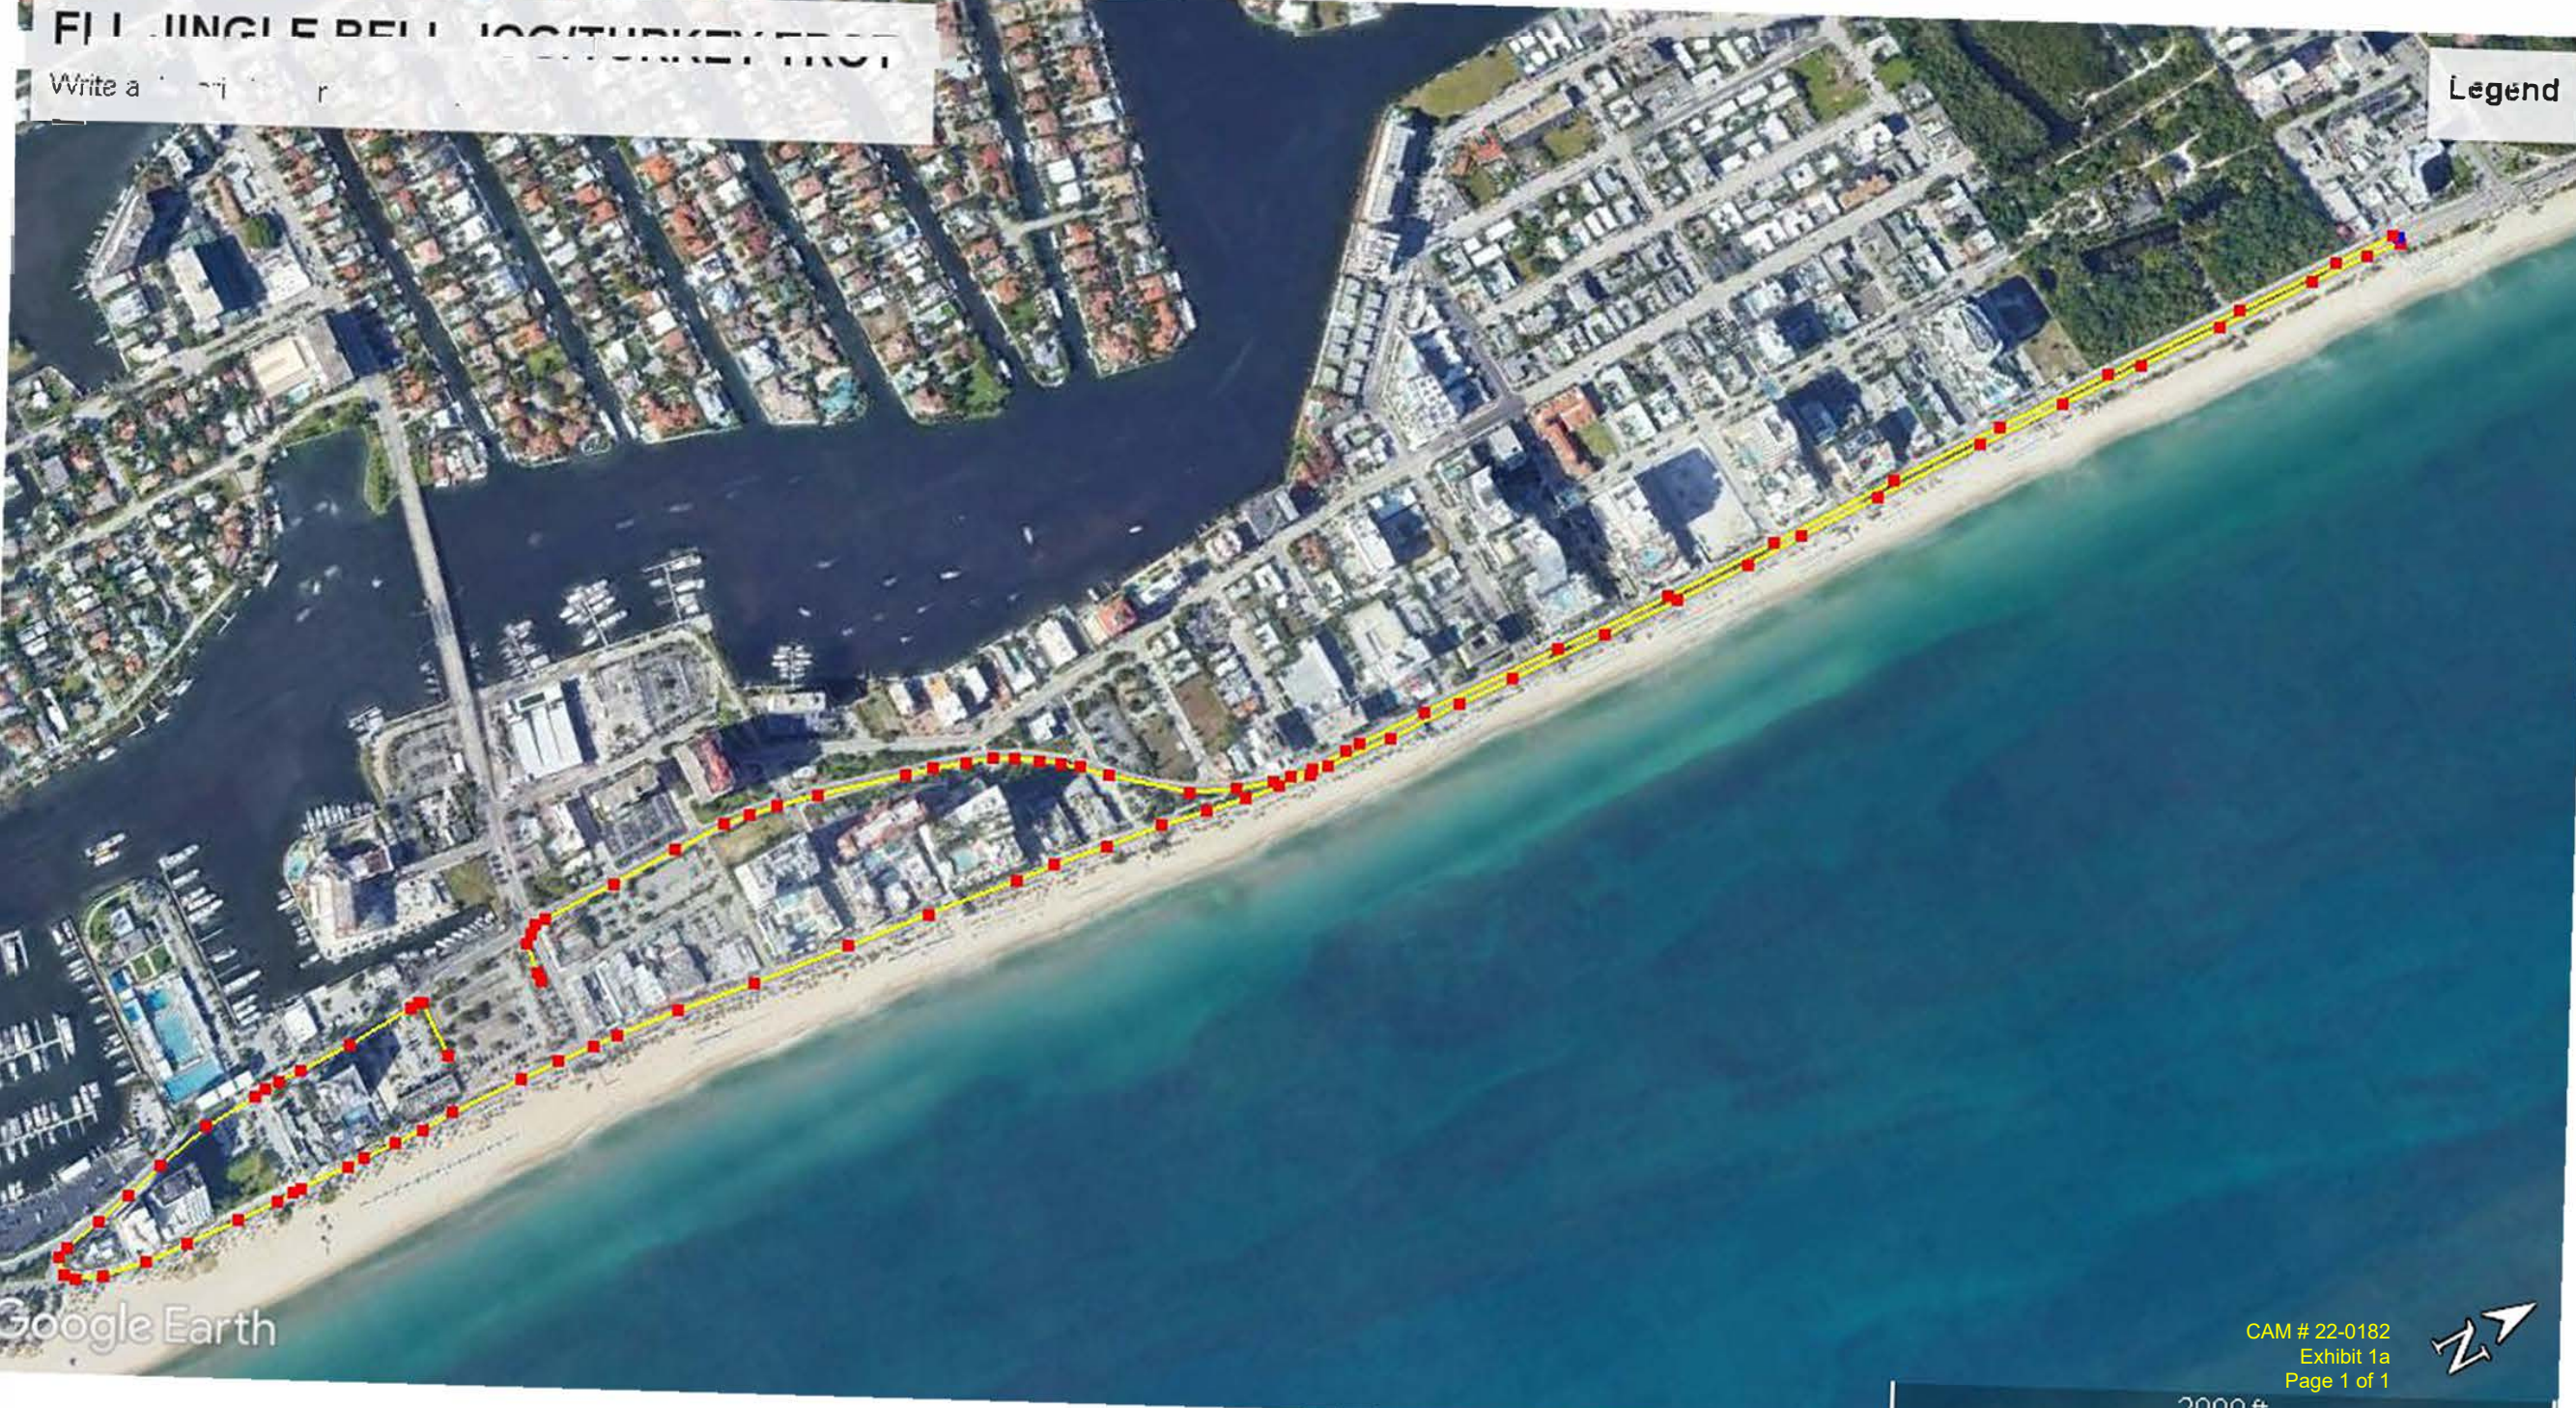

FITTING BELL LOCATION TROTT

Write a description

Legend

Google Earth

CAM # 22-0182
Exhibit 1a
Page 1 of 1

2000 ft