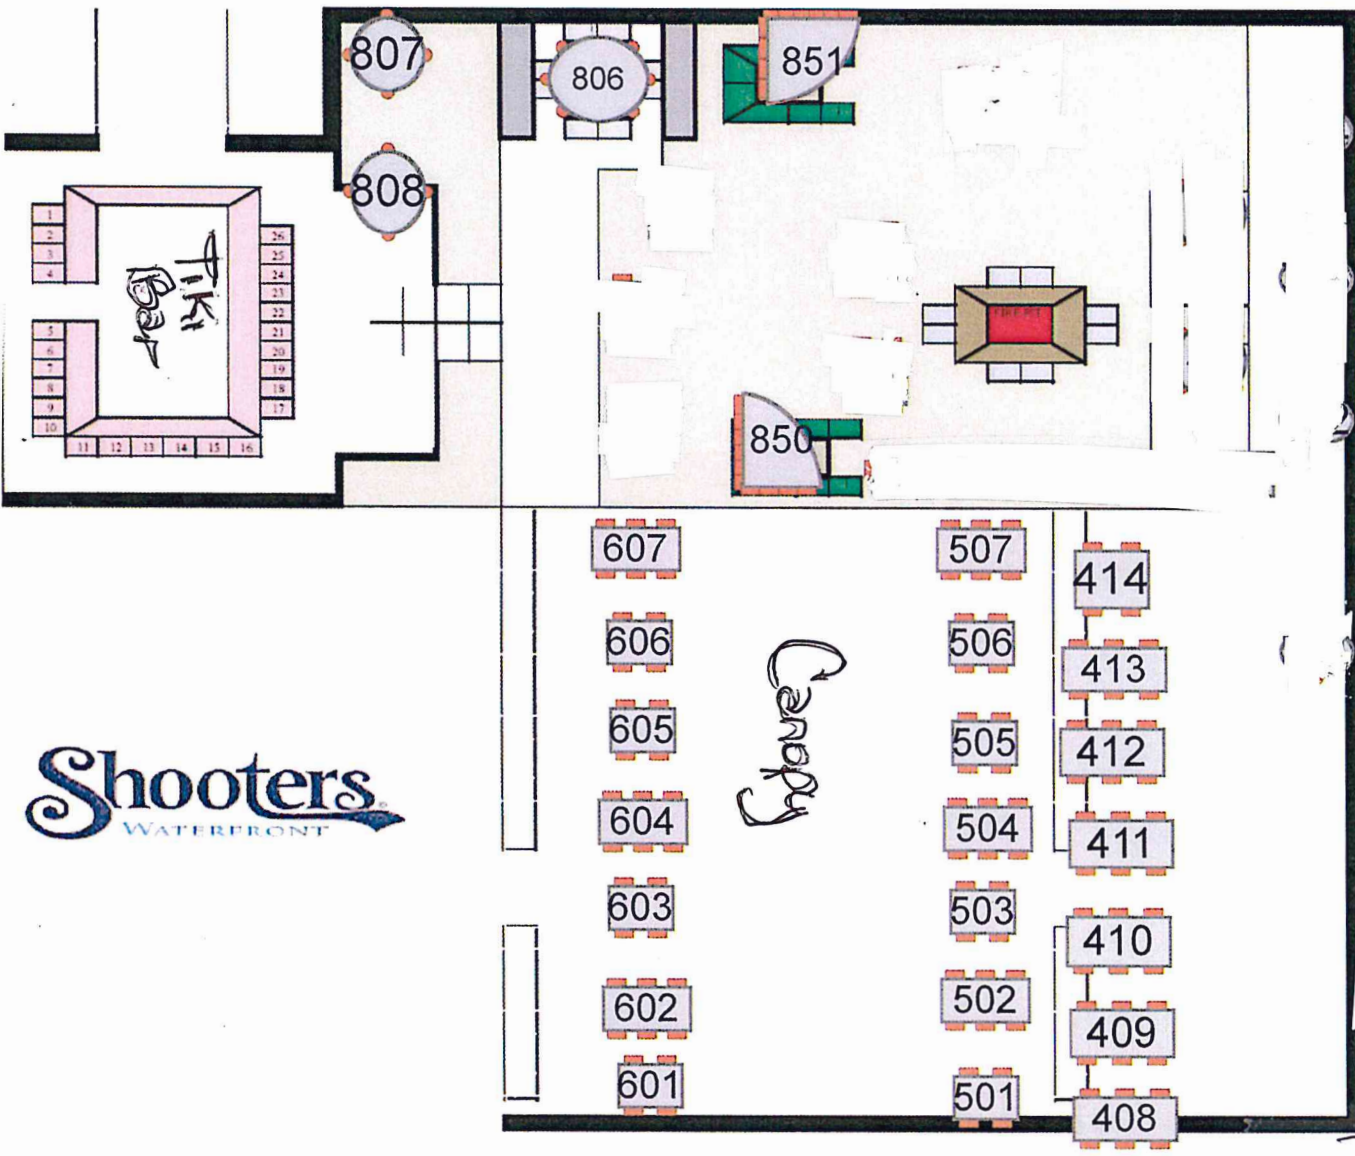

Grateful Palate

Deck
 Band - Bar - Grill
 Tent 15x75
 white top 10ft. legs

Deck

Deck