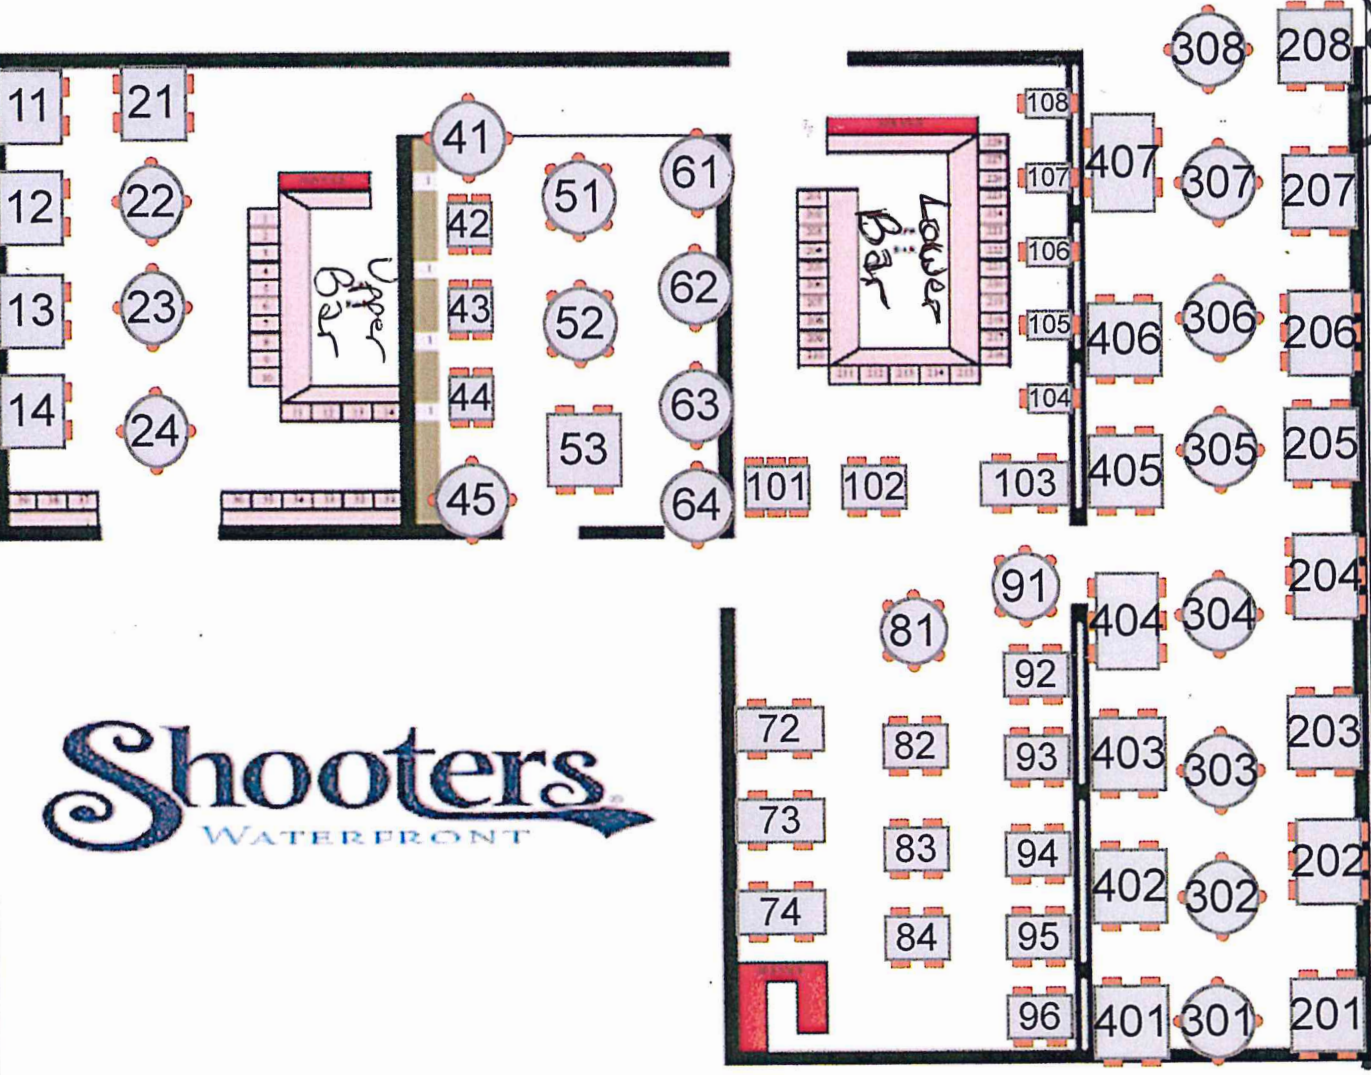

Grateful Palate

Deck
 Band - Bar - Grill
 Tent 15x75
 white top 10ft. legs

Deck

Deck