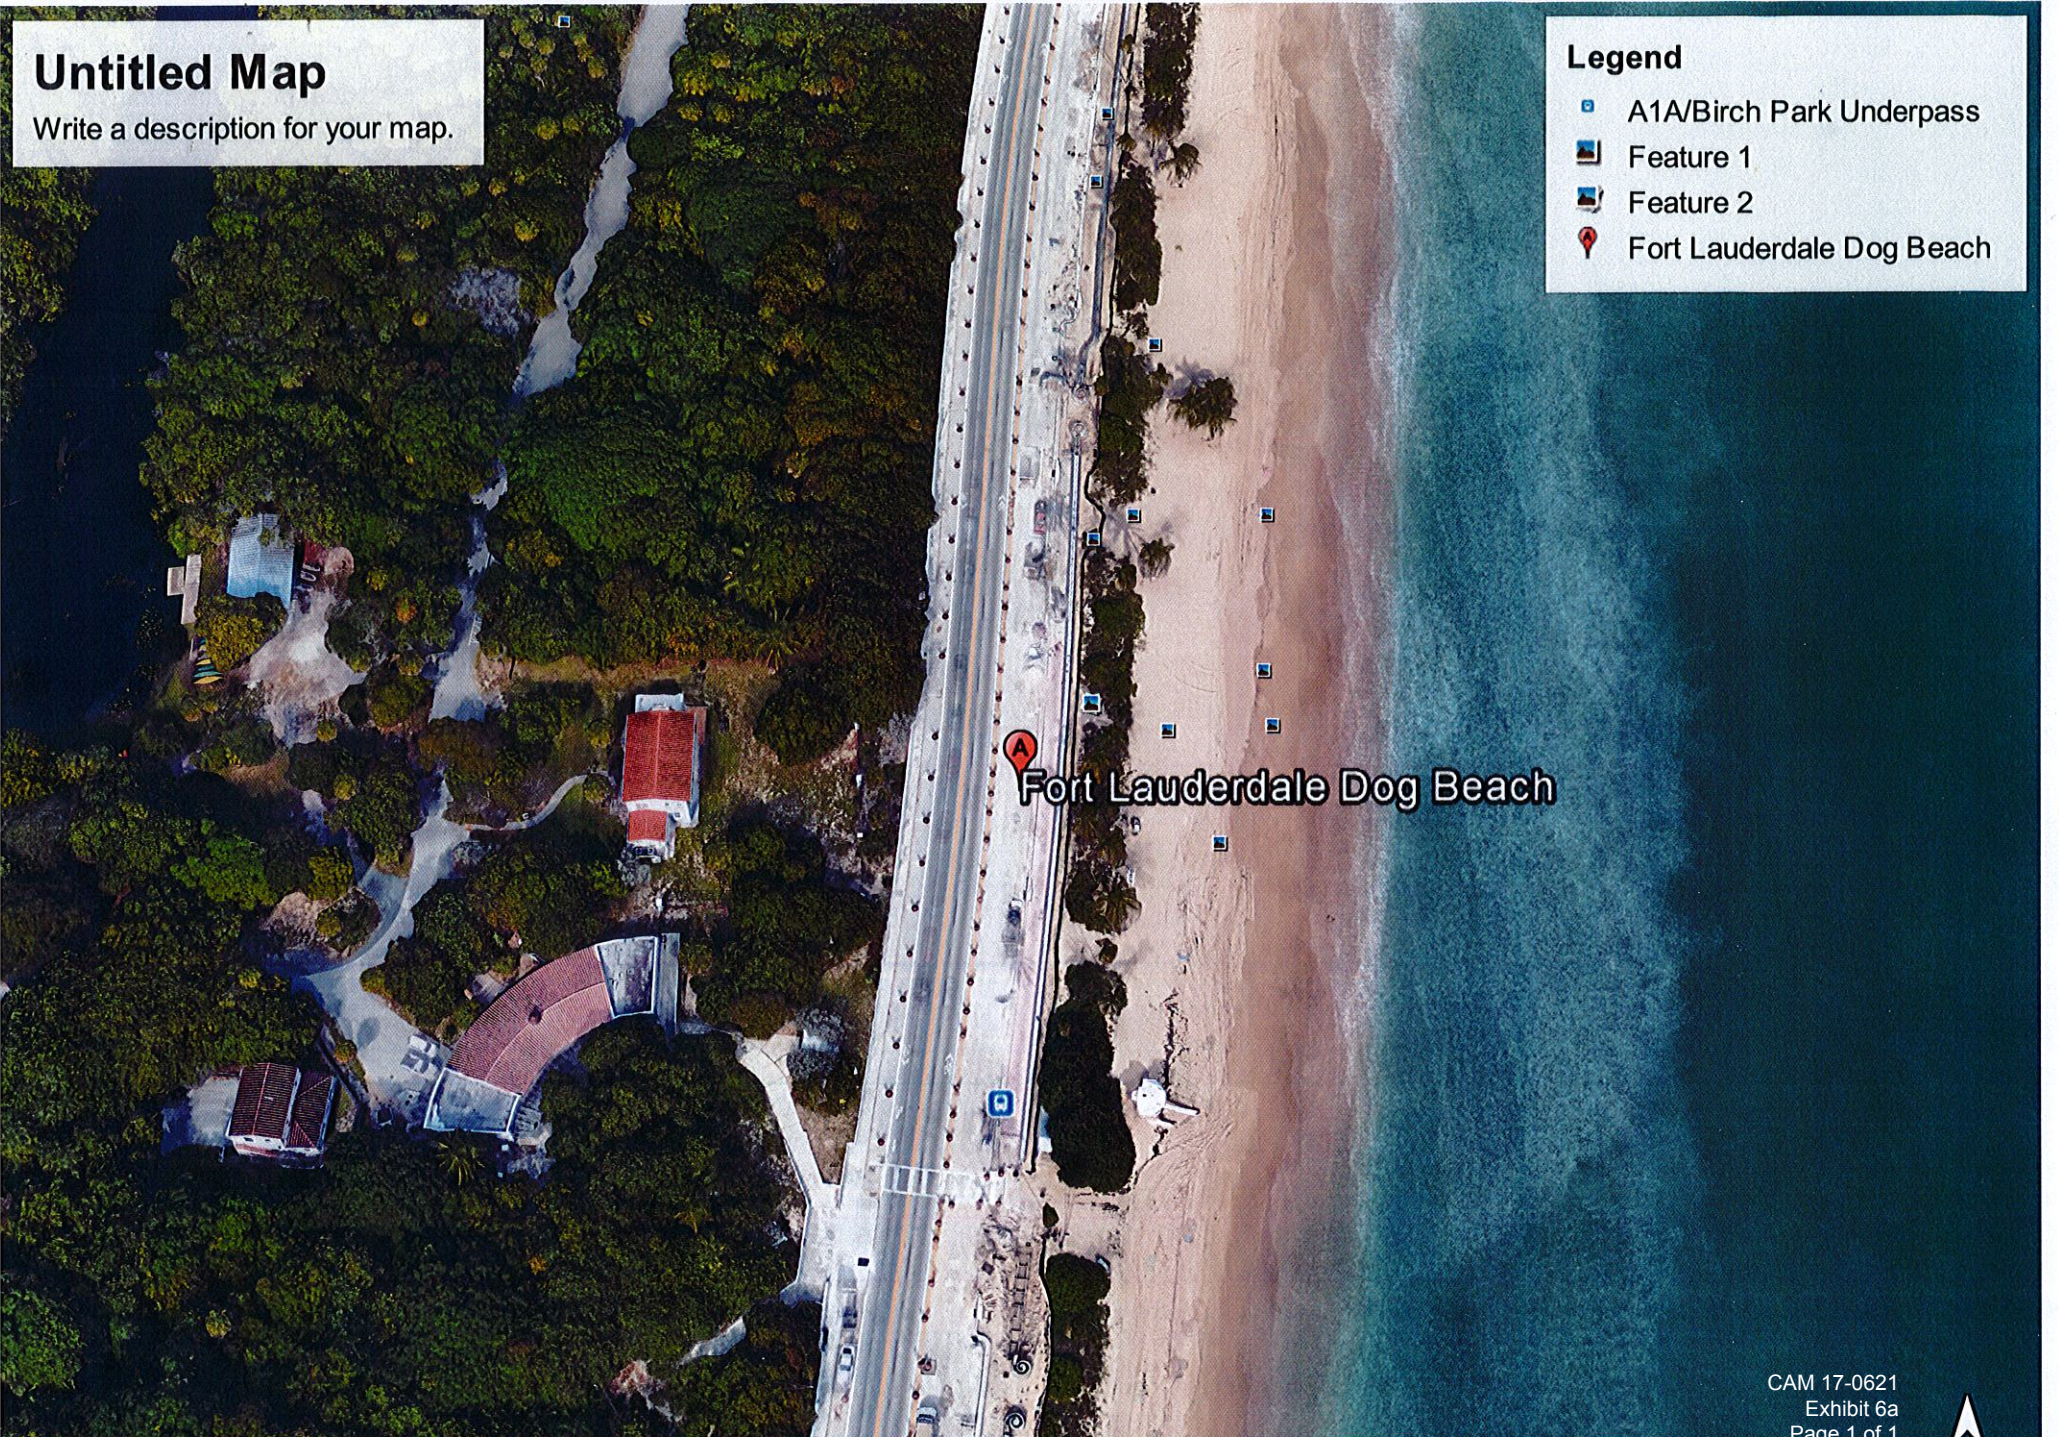

# Untitled Map

Write a description for your map.

**Legend**

-  A1A/Birch Park Underpass
-  Feature 1
-  Feature 2
-  Fort Lauderdale Dog Beach

Fort Lauderdale Dog Beach