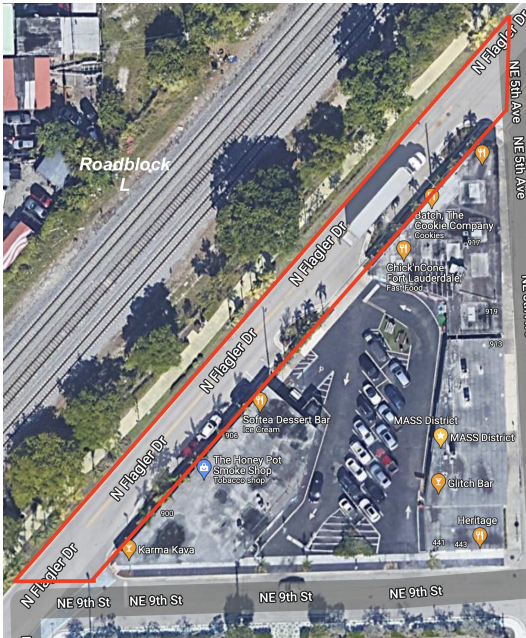

## Road Closure Site Layout

|                            |                            |                            |   |
|----------------------------|----------------------------|----------------------------|---|
| <b>Roadblock A</b>         | NE 4th Ave & NE 9th St     | <b>Roadblock H &amp; I</b> | NW 8th Ave - Between NW 1st St - NW 2nd St            |
| <b>Roadblock B</b>         | NE 4th Ave & NE 8th St     | <b>Roadblock J &amp; K</b> | NW 5th Ave - Between NW 7th St & NW 8th St            |
| <b>Roadblock C</b>         | NE 9th St & NE 5th Ave     | <b>Roadblock L</b>         | N Flagler Dr, between NE 4th Ave & NE 5th Ave         |
| <b>Roadblock D</b>         | NE 2nd Ave & NE Flagler Dr | <b>Roadblock M</b>         | NE 3rd Ave + NE 9th Street, between Progresso Dr      |
| <b>Roadblock E</b>         | NE 2nd Ave N of NE 7th St  | <b>Roadblock N</b>         | NE 5th Terrace, between NE 8th Street & NE 7th Street |
| <b>Roadblock F &amp; G</b> | NE 5th Terrace NE 9th St   | <b>Roadblock O</b>         | NE 2nd Ave, between Progresso Dr & NE 9th Street      |