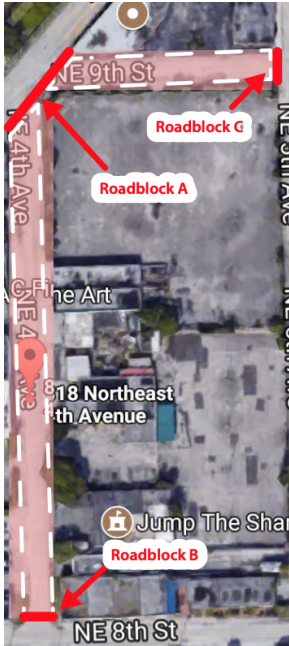

## Road Closure Site Layout

|                            |                            |                            |   |
|----------------------------|----------------------------|----------------------------|---|
| <b>Roadblock A</b>         | NE 4th Ave & NE 9th St     | <b>Roadblock H &amp; I</b> | NW 8th Ave - Between NW 1st St - NW 2nd St            |
| <b>Roadblock B</b>         | NE 4th Ave & NE 8th St     | <b>Roadblock J &amp; K</b> | NW 5th Ave - Between NW 7th St & NW 8th St            |
| <b>Roadblock C</b>         | NE 9th St & NE 5th Ave     | <b>Roadblock L</b>         | N Flagler Dr, between NE 4th Ave & NE 5th Ave         |
| <b>Roadblock D</b>         | NE 2nd Ave & NE Flagler Dr | <b>Roadblock M</b>         | NE 3rd Ave + NE 9th Street, between Progresso Dr      |
| <b>Roadblock E</b>         | NE 2nd Ave N of NE 7th St  | <b>Roadblock N</b>         | NE 5th Terrace, between NE 8th Street & NE 7th Street |
| <b>Roadblock F &amp; G</b> | NE 5th Terrace NE 9th St   | <b>Roadblock O</b>         | NE 2nd Ave, between Progresso Dr & NE 9th Street      |