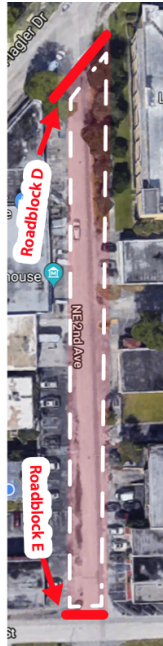

## Road Closure Site Layout

|                            |                            |                            |   |
|----------------------------|----------------------------|----------------------------|---|
| <b>Roadblock A</b>         | NE 4th Ave & NE 9th St     | <b>Roadblock H &amp; I</b> | NW 8th Ave - Between NW 1st St - NW 2nd St            |
| <b>Roadblock B</b>         | NE 4th Ave & NE 8th St     | <b>Roadblock J &amp; K</b> | NW 5th Ave - Between NW 7th St & NW 8th St            |
| <b>Roadblock C</b>         | NE 9th St & NE 5th Ave     | <b>Roadblock L</b>         | N Flagler Dr, between NE 4th Ave & NE 5th Ave         |
| <b>Roadblock D</b>         | NE 2nd Ave & NE Flagler Dr | <b>Roadblock M</b>         | NE 3rd Ave + NE 9th Street, between Progresso Dr      |
| <b>Roadblock E</b>         | NE 2nd Ave N of NE 7th St  | <b>Roadblock N</b>         | NE 5th Terrace, between NE 8th Street & NE 7th Street |
| <b>Roadblock F &amp; G</b> | NE 5th Terrace NE 9th St   | <b>Roadblock O</b>         | NE 2nd Ave, between Progresso Dr & NE 9th Street      |