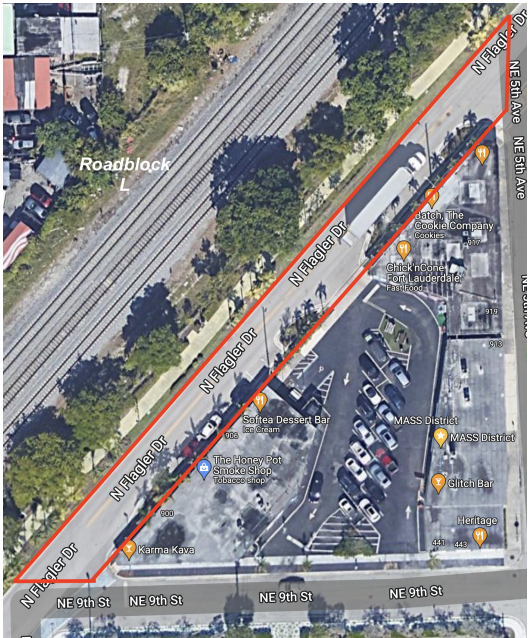

## Road Closure Site Layout

<b>Roadblock A</b>	NE 4th Ave & NE 9th St	<b>Roadblock H &amp; I</b>	NW 8th Ave - Between NW 1st St - NW 2nd St
<b>Roadblock B</b>	NE 4th Ave & NE 8th St	<b>Roadblock J &amp; K</b>	NW 5th Ave - Between NW 7th St & NW 8th St
<b>Roadblock C</b>	NE 9th St & NE 5th Ave	<b>Roadblock L</b>	N Flagler Dr, between NE 4th Ave & NE 5th Ave
<b>Roadblock D</b>	NE 2nd Ave & NE Flagler Dr	<b>Roadblock M</b>	NE 3rd Ave + NE 9th Street, between Progresso Dr
<b>Roadblock E</b>	NE 2nd Ave N of NE 7th St	<b>Roadblock N</b>	NE 5th Terrace, between NE 8th Street & NE 7th Street
<b>Roadblock F &amp; G</b>	NE 5th Terrace NE 9th St	<b>Roadblock O</b>	NE 2nd Ave, between Progresso Dr & NE 9th Street