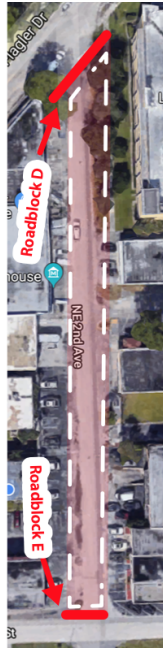

## Road Closure Site Layout

<b>Roadblock A</b>	NE 4th Ave & NE 9th St	<b>Roadblock H &amp; I</b>	NW 8th Ave - Between NW 1st St - NW 2nd St
<b>Roadblock B</b>	NE 4th Ave & NE 8th St	<b>Roadblock J &amp; K</b>	NW 5th Ave - Between NW 7th St & NW 8th St
<b>Roadblock C</b>	NE 9th St & NE 5th Ave	<b>Roadblock L</b>	N Flagler Dr, between NE 4th Ave & NE 5th Ave
<b>Roadblock D</b>	NE 2nd Ave & NE Flagler Dr	<b>Roadblock M</b>	NE 3rd Ave + NE 9th Street, between Progresso Dr
<b>Roadblock E</b>	NE 2nd Ave N of NE 7th St	<b>Roadblock N</b>	NE 5th Terrace, between NE 8th Street & NE 7th Street
<b>Roadblock F &amp; G</b>	NE 5th Terrace NE 9th St	<b>Roadblock O</b>	NE 2nd Ave, between Progresso Dr & NE 9th Street