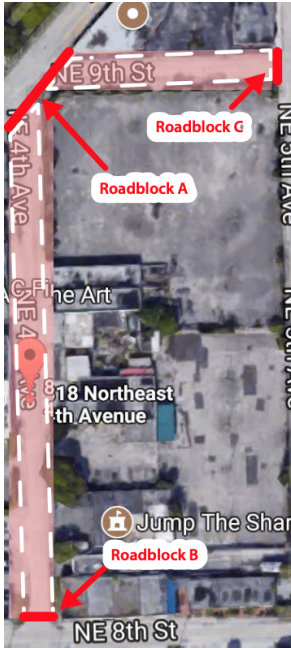

## Road Closure Site Layout

<b>Roadblock A</b>	NE 4th Ave & NE 9th St	<b>Roadblock H &amp; I</b>	NW 8th Ave - Between NW 1st St - NW 2nd St
<b>Roadblock B</b>	NE 4th Ave & NE 8th St	<b>Roadblock J &amp; K</b>	NW 5th Ave - Between NW 7th St & NW 8th St
<b>Roadblock C</b>	NE 9th St & NE 5th Ave	<b>Roadblock L</b>	N Flagler Dr, between NE 4th Ave & NE 5th Ave
<b>Roadblock D</b>	NE 2nd Ave & NE Flagler Dr	<b>Roadblock M</b>	NE 3rd Ave + NE 9th Street, between Progresso Dr
<b>Roadblock E</b>	NE 2nd Ave N of NE 7th St	<b>Roadblock N</b>	NE 5th Terrace, between NE 8th Street & NE 7th Street
<b>Roadblock F &amp; G</b>	NE 5th Terrace NE 9th St	<b>Roadblock O</b>	NE 2nd Ave, between Progresso Dr & NE 9th Street