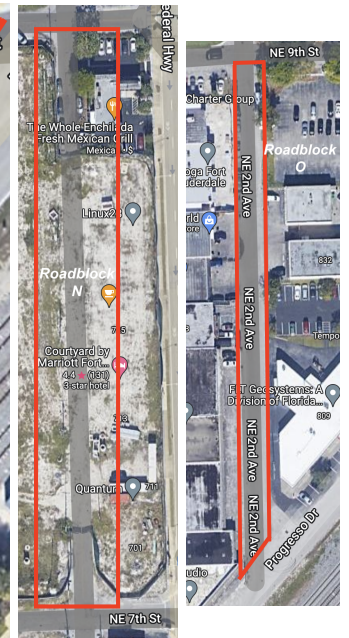

## Road Closure Site Layout

<b>Roadblock A</b>	NE 4th Ave & NE 9th St	<b>Roadblock H &amp; I</b>	NW 8th Ave - Between NW 1st St - NW 2nd St
<b>Roadblock B</b>	NE 4th Ave & NE 8th St	<b>Roadblock J &amp; K</b>	NW 5th Ave - Between NW 7th St & NW 8th St
<b>Roadblock C</b>	NE 9th St & NE 5th Ave	<b>Roadblock L</b>	N Flagler Dr, between NE 4th Ave & NE 5th Ave
<b>Roadblock D</b>	NE 2nd Ave & NE Flagler Dr	<b>Roadblock M</b>	NE 3rd Ave + NE 9th Street, between Progresso Dr
<b>Roadblock E</b>	NE 2nd Ave N of NE 7th St	<b>Roadblock N</b>	NE 5th Terrace, between NE 8th Street & NE 7th Street
<b>Roadblock F &amp; G</b>	NE 5th Terrace NE 9th St	<b>Roadblock O</b>	NE 2nd Ave, between Progresso Dr & NE 9th Street