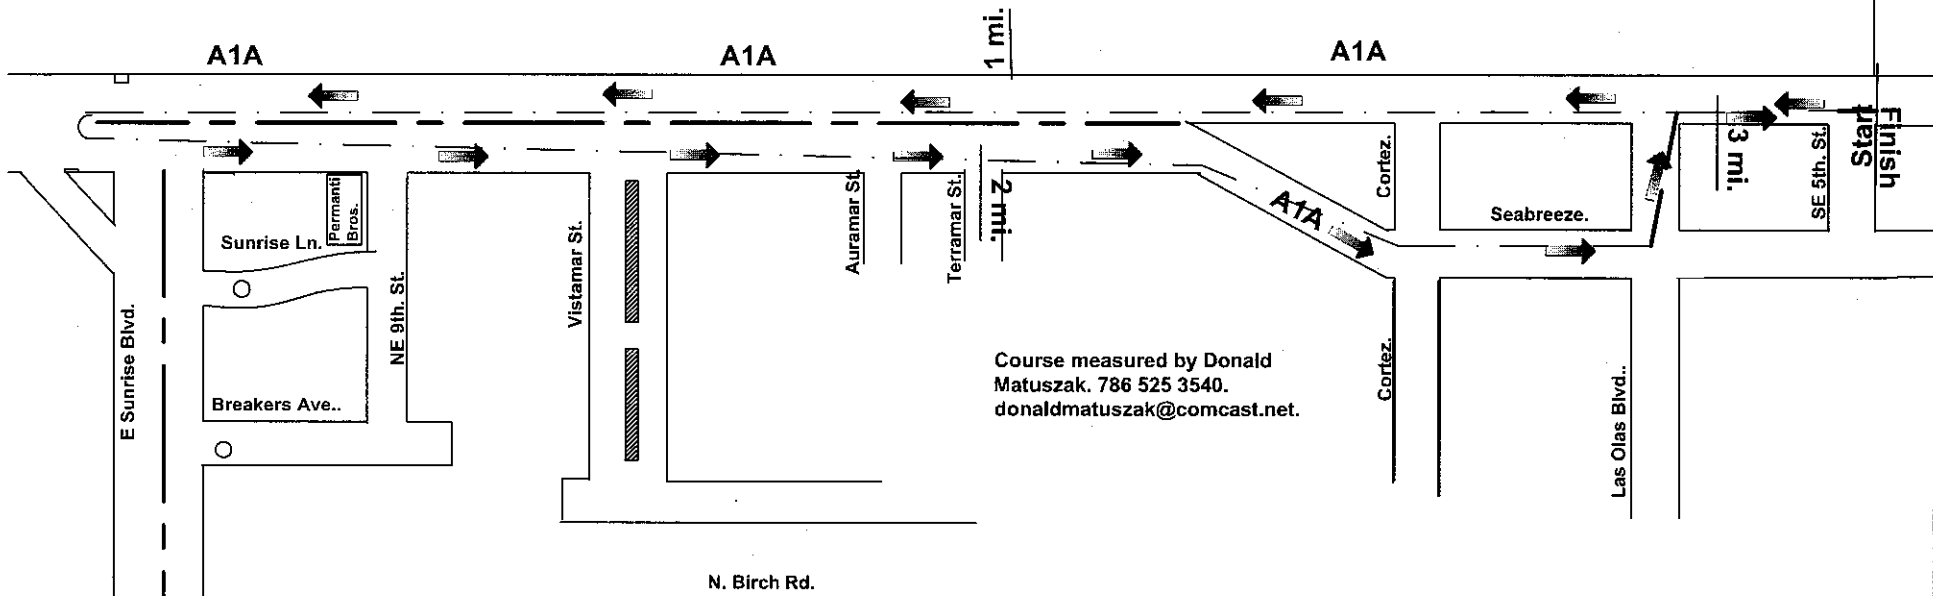

Ft. Lauderdale 5k Turkey Trot Ft. Lauderdale, FL.

Course measured by Donald Matuszak. 786 525 3540. donaldmatuszak@comcast.net.

Turn Details:

Start Details: Finish Details:

Start and Finish are at the north edge of the southern paver crosswalk at A1A and SE 5th. St.