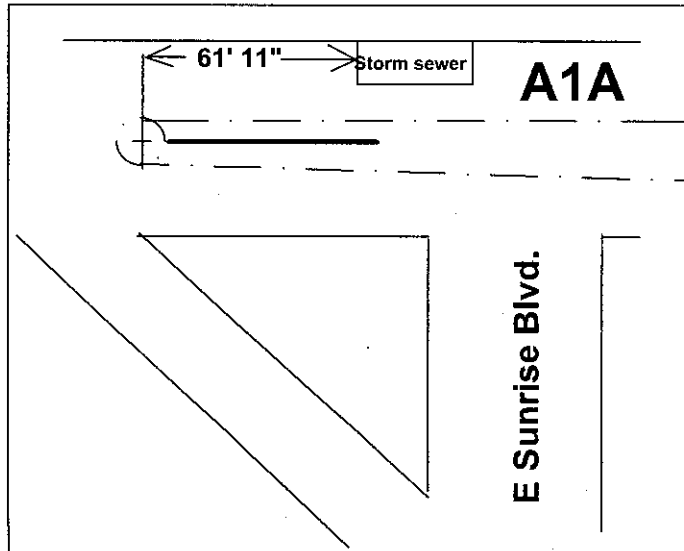

Ft. Lauderdale 5k Turkey Trot Ft. Lauderdale, FL.

Course measured by Donald Matuszak. 786 525 3540. donaldmatuszak@comcast.net.

Turn Details:

Start Details: Finish Details:

Start and Finish are at the north edge of the southern paver crosswalk at A1A and SE 5th. St.