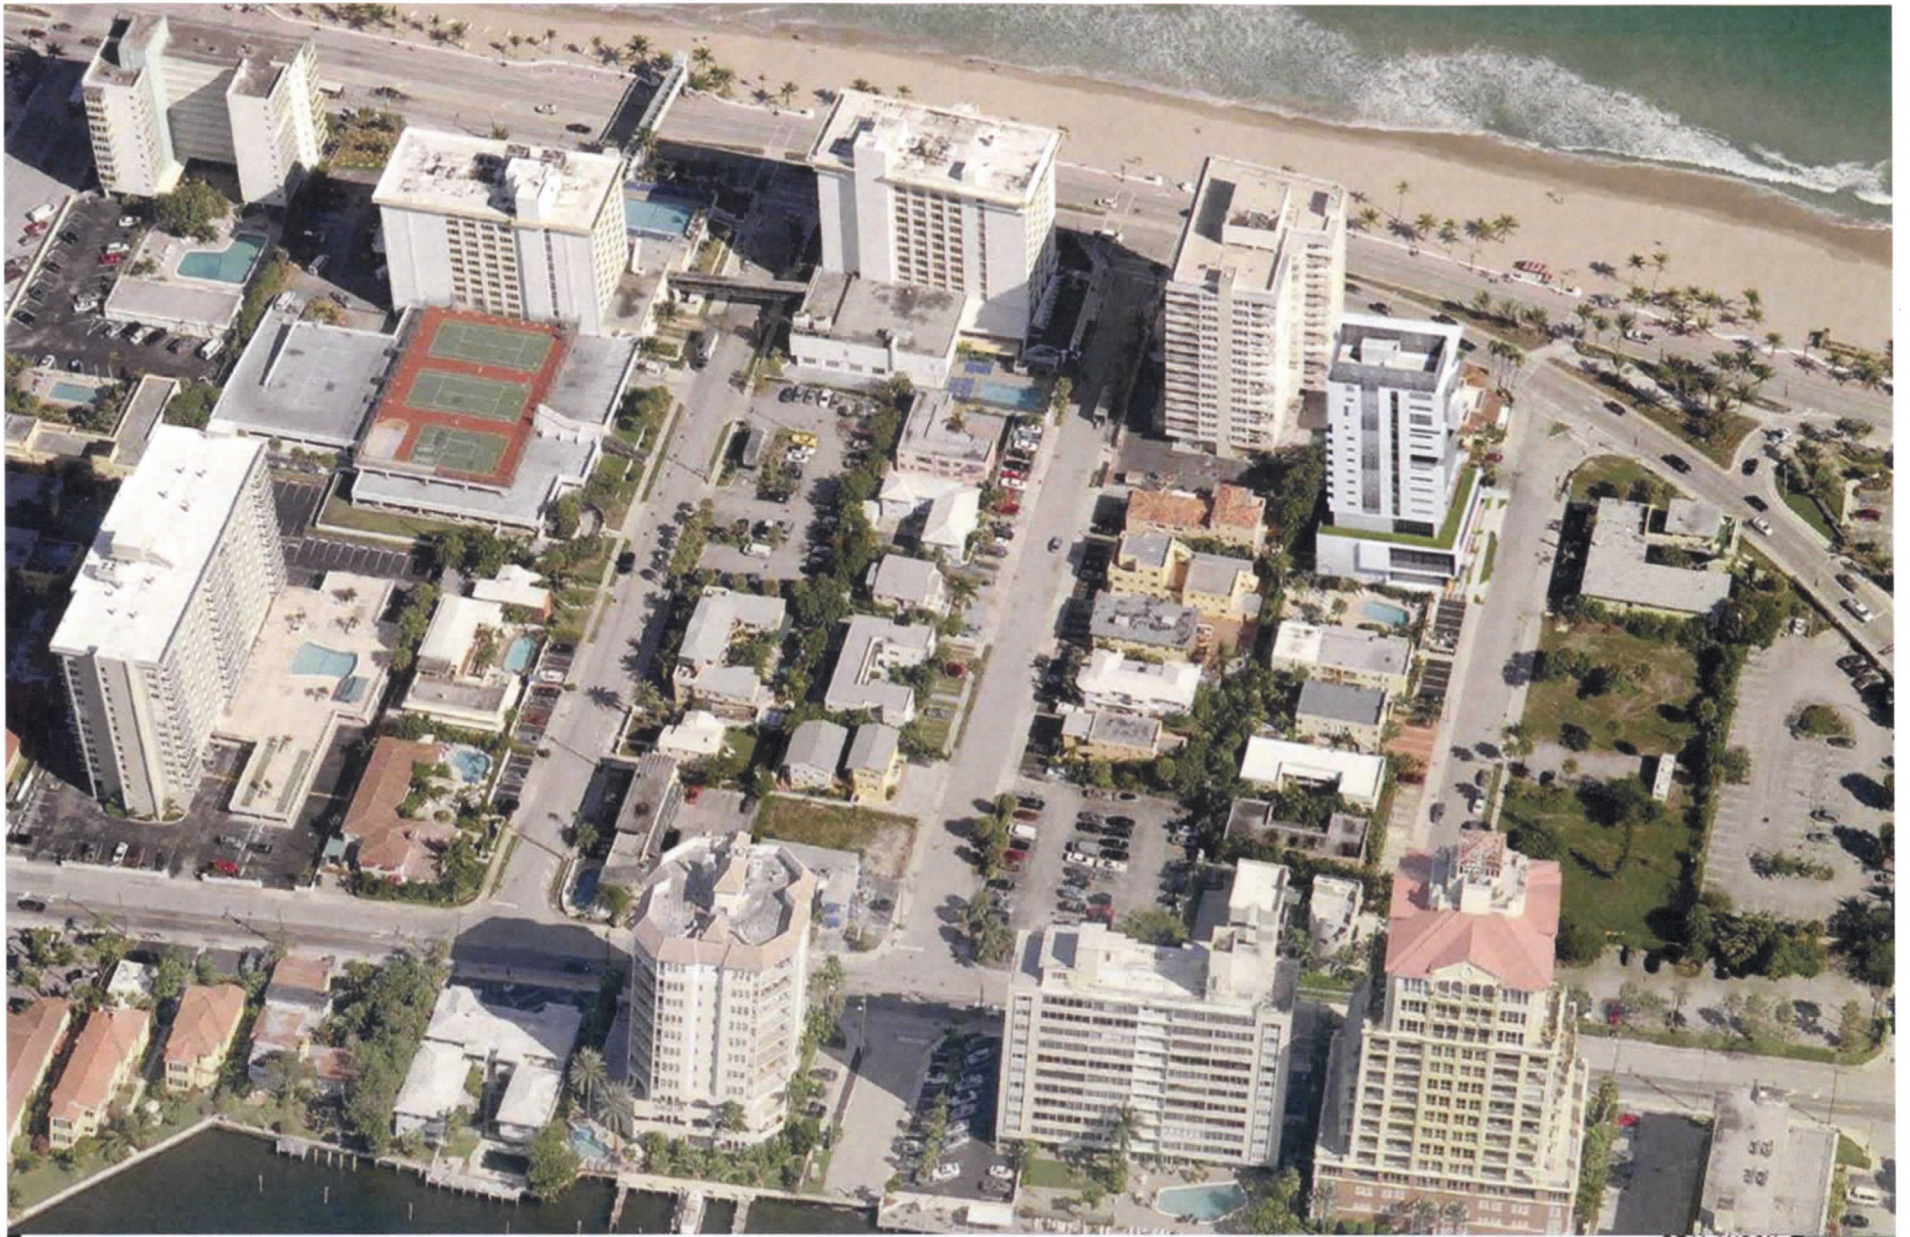

Roof Gardens

Roof Gardens

Balconies

Projected Eyebrows

Projected Building Base

Projected Eyebrows

VINTRO HOTEL FORT LAUDERDALE

BEILINSON  
GOMEZ,

ARCHITECTS PC

BUILDING SECTION

VINTRO HOTEL FORT LAUDERDALE

BETLINSON  
GOMEZ

ARCHITECTS *pa*

AERIAL VIEW LOOKING NORTH

VINTRO HOTEL FORT LAUDERDALE

BEILINSON  
GOMEZ

ARCHITECTS PA

AERIAL VIEW LOOKING EAST

VINTRO HOTEL FORT LAUDERDALE

BEILTONSON  
GOMEZ,

ARCHITECTS PC

BETLINTSON  
... GOMEZ,

ARCHITECTS PC

AERIAL VIEW LOOKING SOUTH