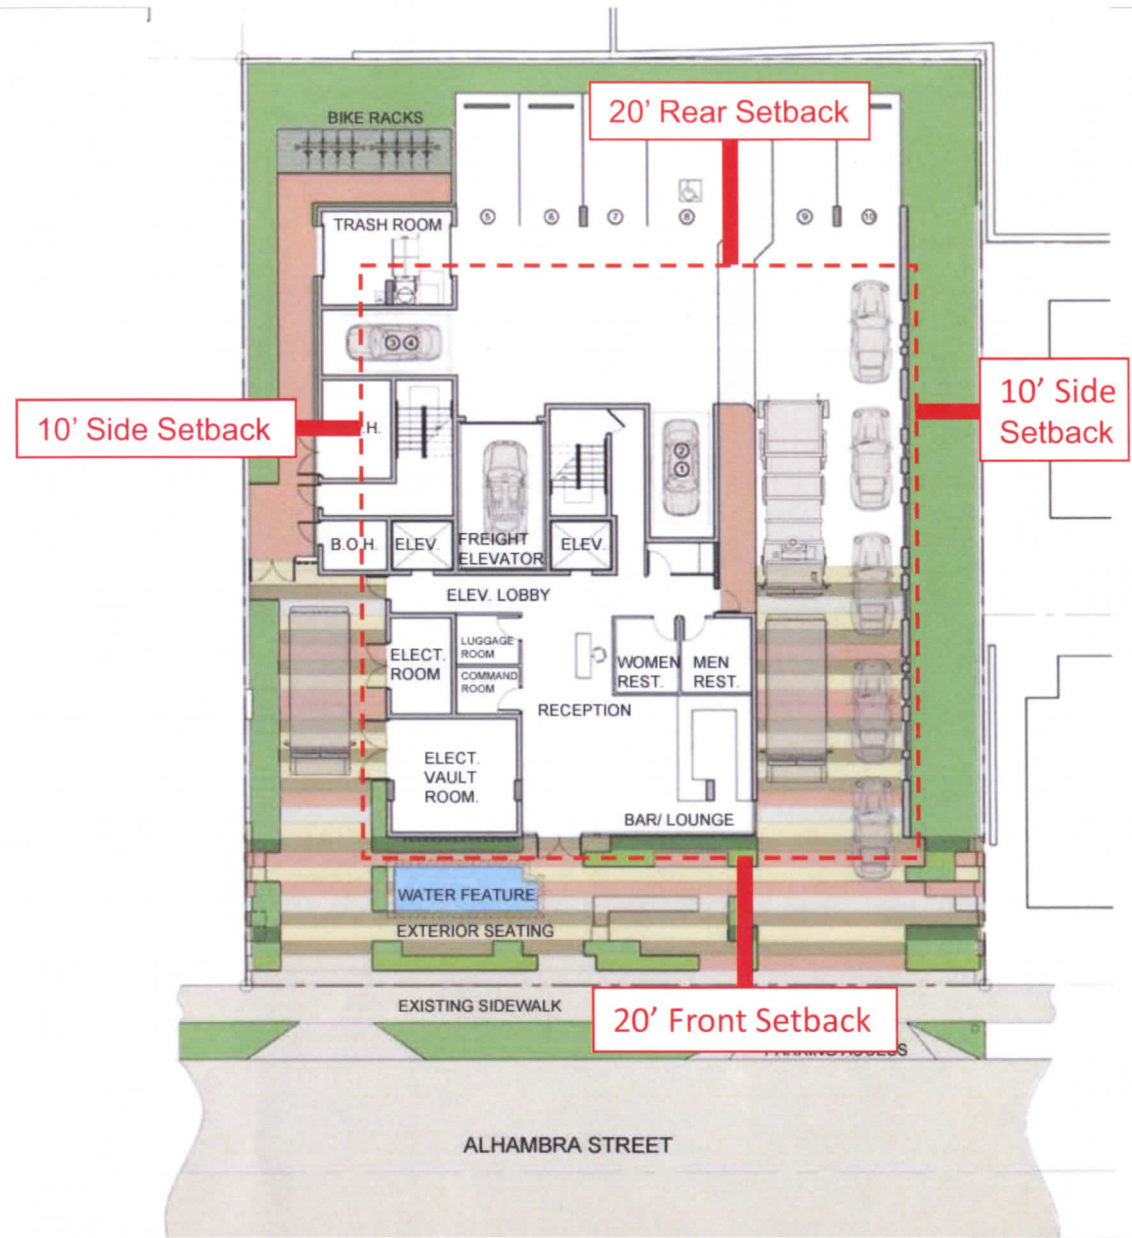

Per ULDR Section 47-12.2, the A-1-A Beachfront Area District (ABA) encourages high quality destination resort uses. Hotel developments up to 200 feet in height are permitted, provided criteria outlined for ABA District, Central Beach Development Design Criteria, Neighborhood Compatibility and Adequacy requirements, as defined further below are met.

### Setbacks:

- Front: 20 feet
- Rear: 20 feet
- Side: 10 feet

SOUTH ELEVATION  
BELL INSON  
GOMEZ,

ARCHITECTS PC

EAST ELEVATION

ELEVATIONS

VINTRO HOTEL FORT LAUDERDALE

WEST ELEVATION