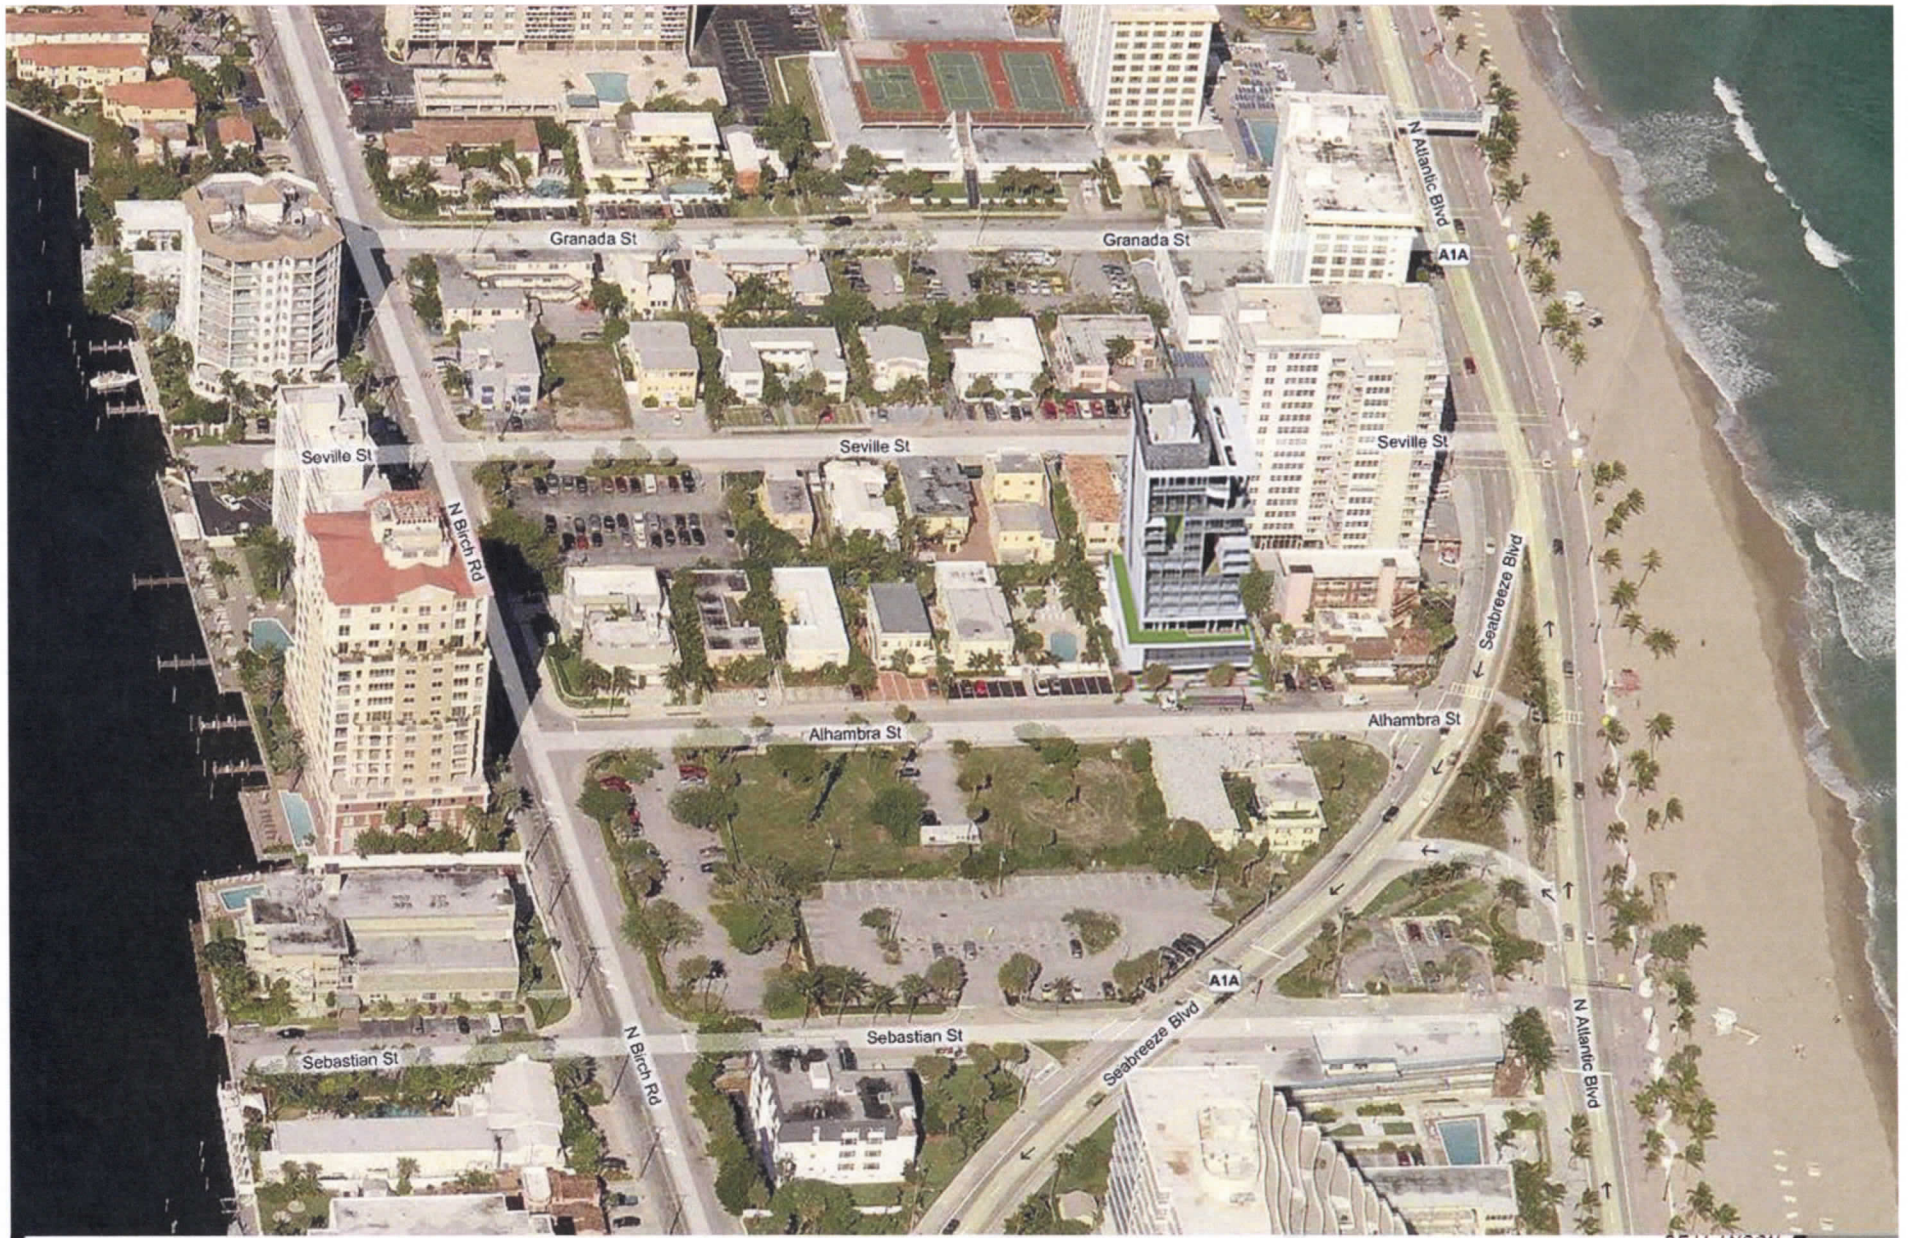

AERIAL VIEW LOOKING NORTH

VINTRO HOTEL FORT LAUDERDALE

BEILINSON
GOMEZ

ARCHITECTS PA