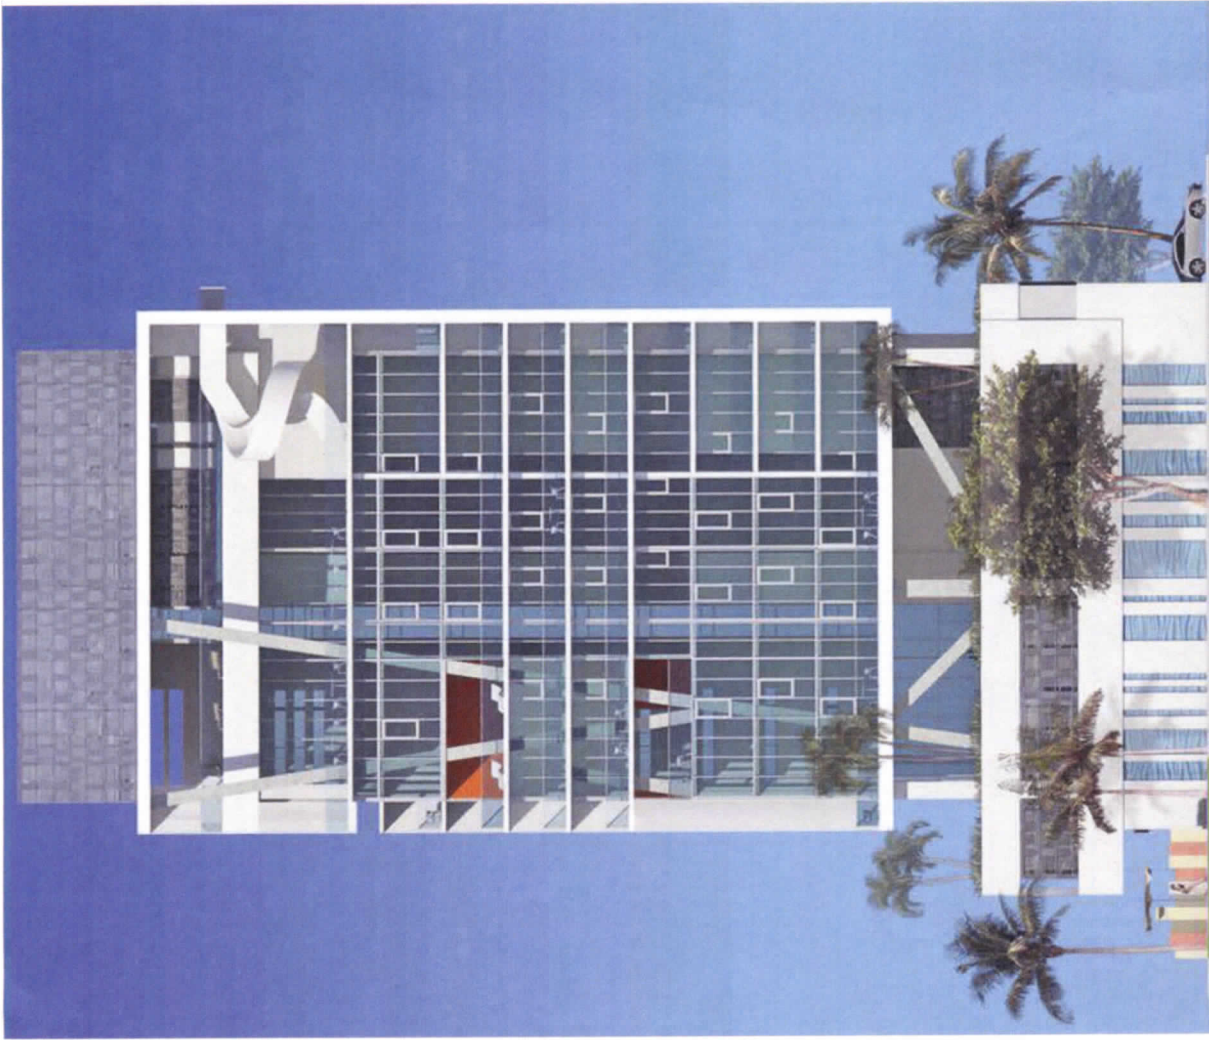

### Setbacks:

- Front: 20 feet
- Rear: 20 feet
- Side: 10 feet

SOUTH ELEVATION  
BELL INSON  
GOMEZ,

ARCHITECTS PC

EAST ELEVATION

ELEVATIONS

VINTRO HOTEL FORT LAUDERDALE

WEST ELEVATION

SOUTH ELEVATION  
BETLINSON  
GOMEZ

ELEVATIONS

VINTRO HOTEL FORT LAUDERDALE

ARCHITECTS pa