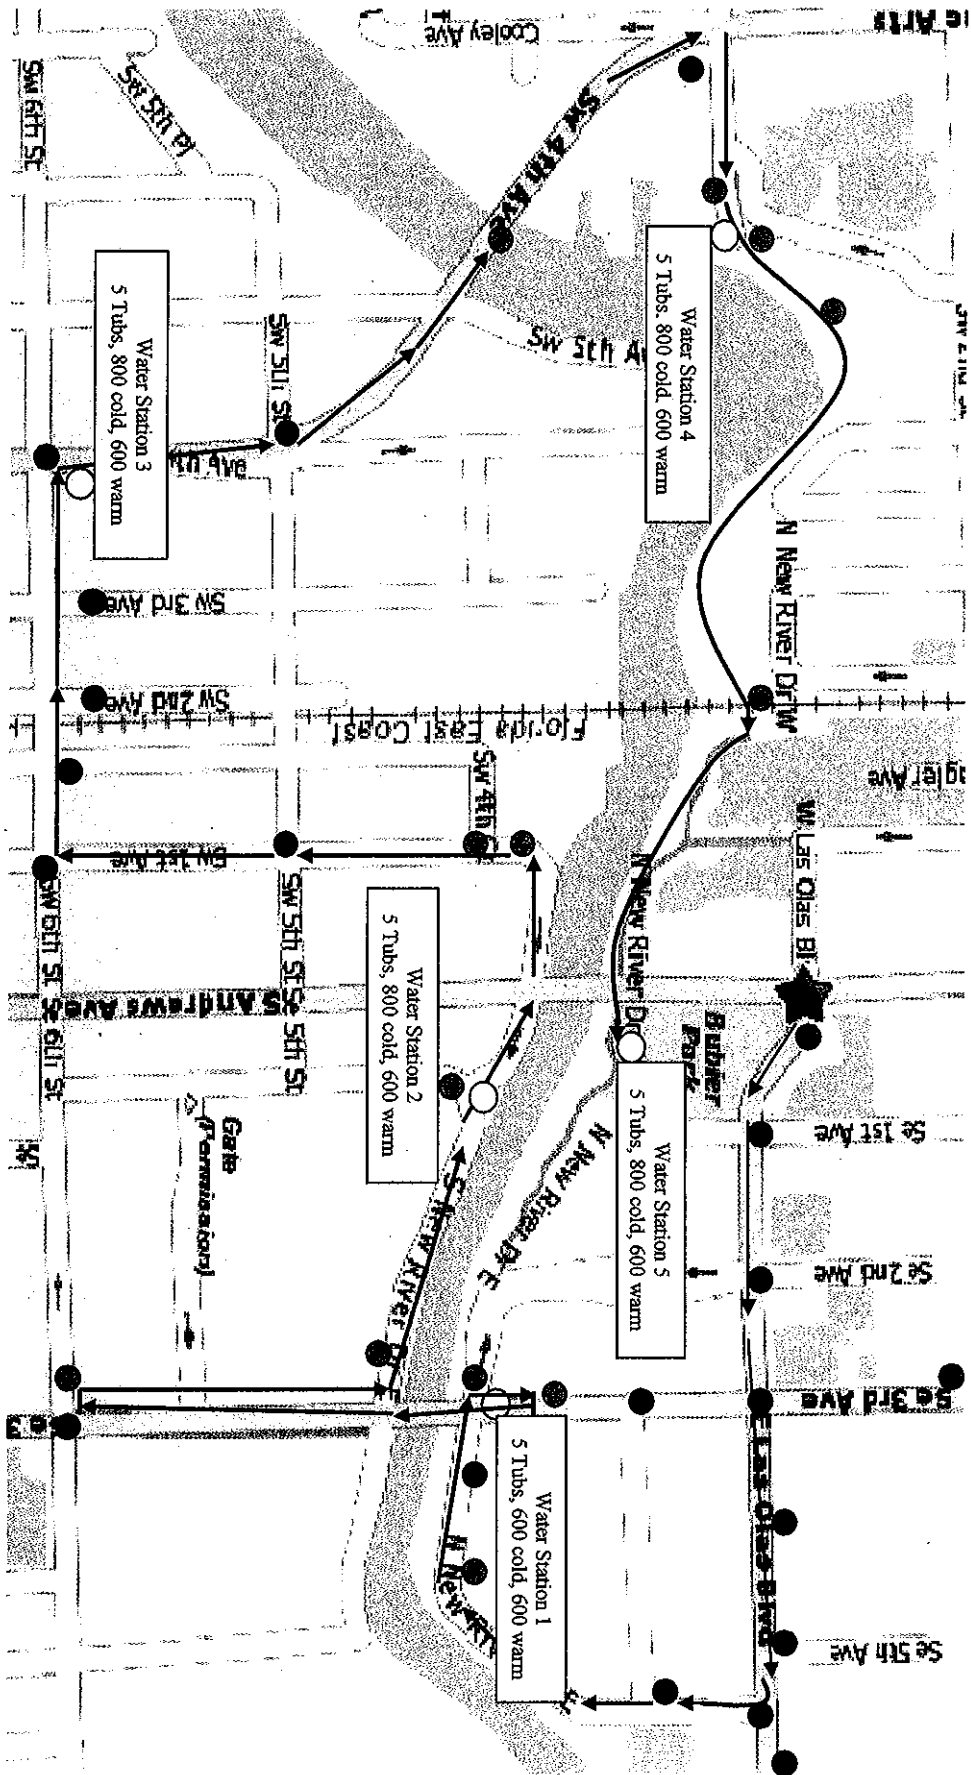

MSABC 10/12/2013 WALK ROUTE WITH WATER STATIONS

● = Volunteers

● = Police Personnel

○ = Water Stations

Water Station 4
5 Tubes, 800 cold, 600 warm

Water Station 3
5 Tubes, 800 cold, 600 warm

Water Station 2
5 Tubes, 800 cold, 600 warm

Water Station 5
5 Tubes, 800 cold, 600 warm

Water Station 1
5 Tubes, 600 cold, 600 warm

Gate
(Permit only)