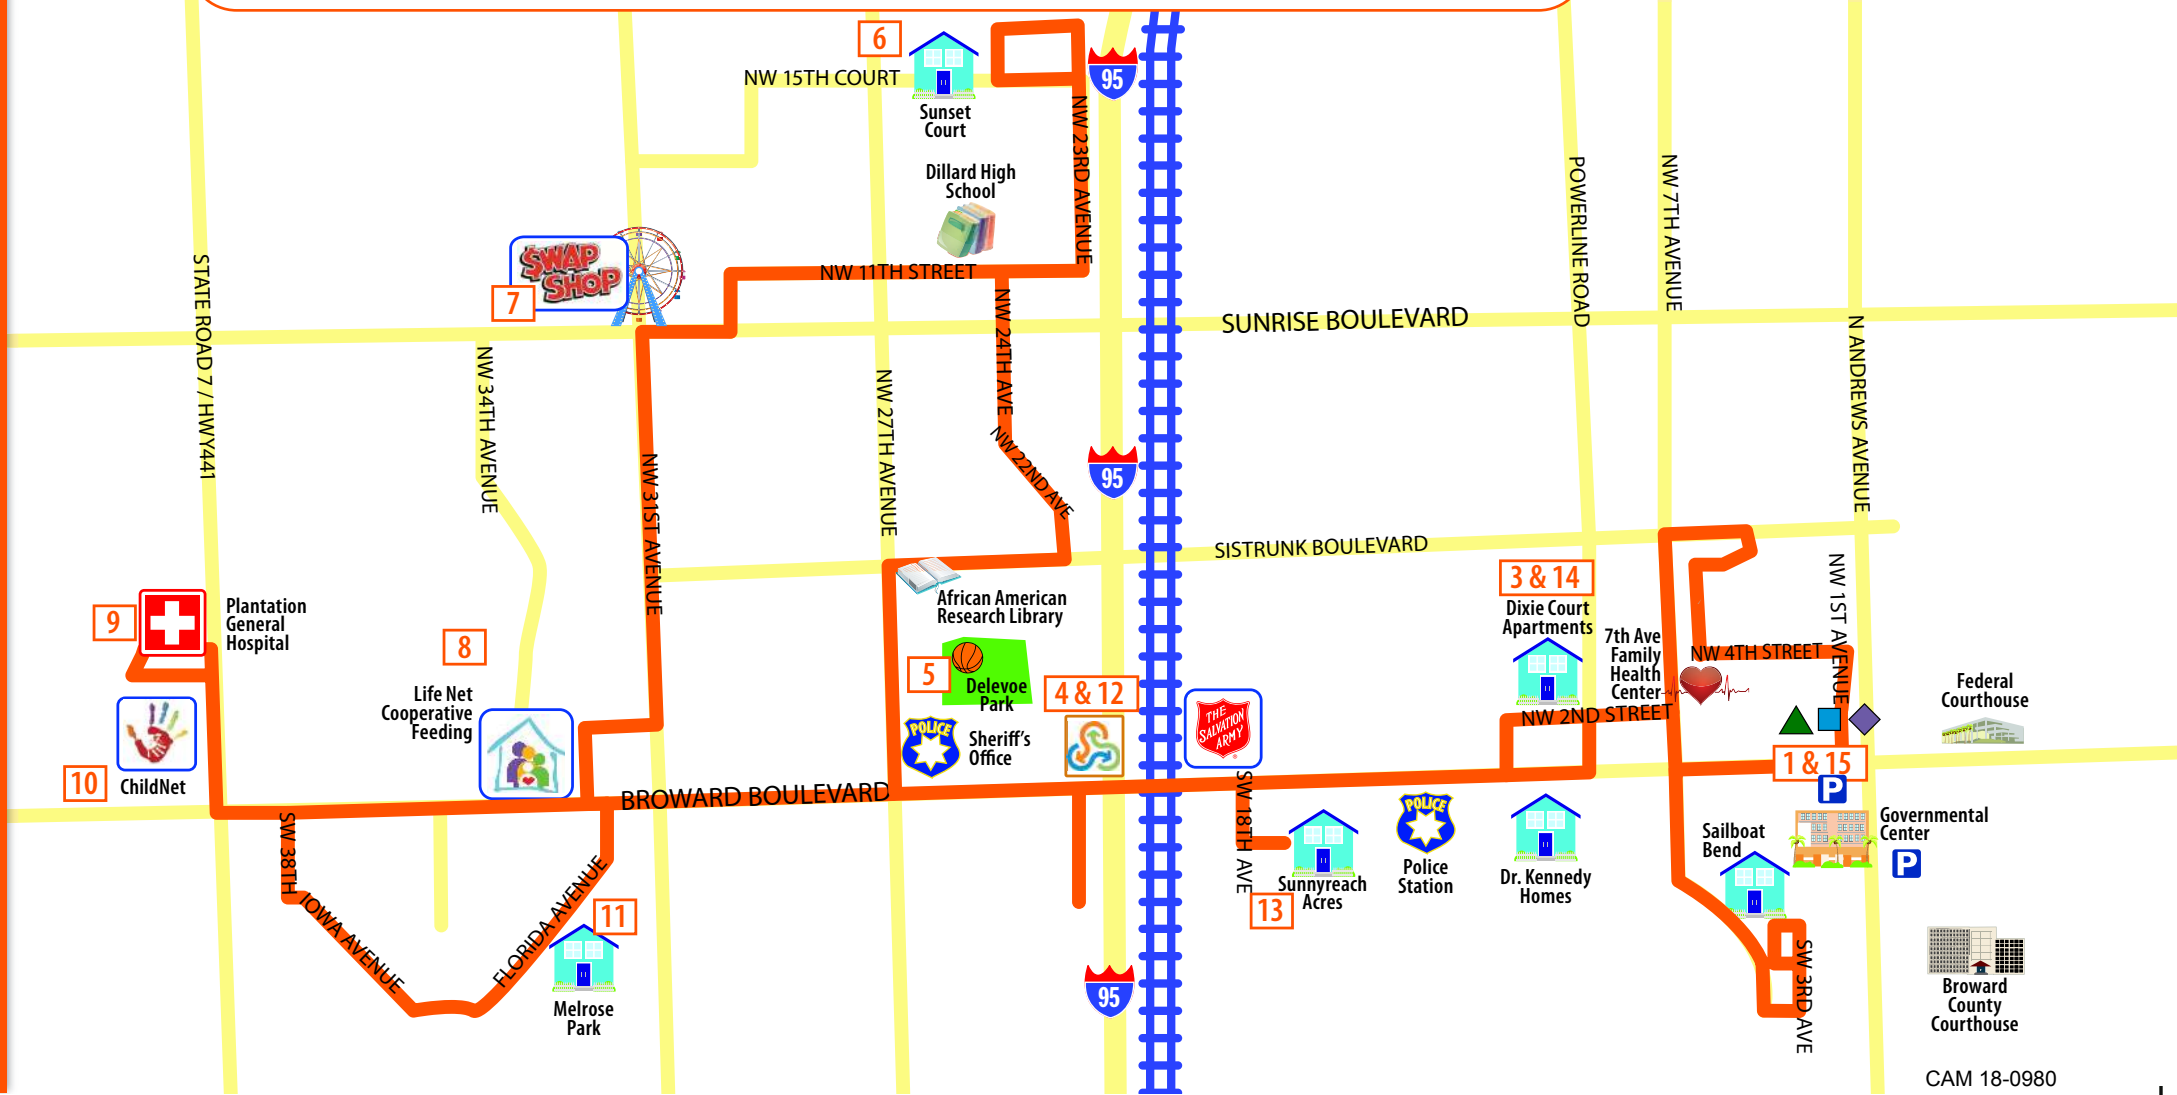

954-TROLLEY
www.sunrolley.com

-  Neighborhood Link
-  Scheduled Stop
-  Train Tracks
-  Public Parking
-  Fort Lauderdale Tri-Rail Station & Free Park-n-Ride Lot
-  NW Community Link
-  Downtown Link Connection
-  Broward County Transit Central Terminal Connecting to: 1, 6, 9, 10, 11, 14, 20, 22, 30, 31, 40, 50, 60, 81, and US1 Breeze

Download the Free Sun Trolley Tracker App

*Map not to scale.

NOTE: All trolleys are red and yellow, the colors depicted here are just for mapping purposes.

TMA SUN TROLLEY NEIGHBORHOOD LINK TIMETABLE

Mondays thru Fridays

Bus Number	Broward Central Terminal	Sailboat Bend	Save-A-Lot	Dixie Court Apartments	Tri-Rail Station	African-American Research Library & Cultural Center	Suncrest Court	Swap Shop	Life Net/Cooperative Feeding	West Broward Shopping Center	Plantation General Hospital	ChildNet	Melrose Park	Tri-Rail Station	Sunnyreach Acres	Dixie Court Apartments	Save-A-Lot	Broward Central Terminal
	1	2	3	4	5	6	7	8	9	10	11	12	13	14	15	16	17	18
Bus 1	815a	825a	835a	839a	846a	853a	859a	906a	909a	914a	916a	920a	925a	932a	935a	940a	943a	945a
Bus 2	900a	910a	920a	924a	931a	938a	944a	951a	954a	959a	1001a	1005a	1010a	1017a	1020a	1025a	1028a	1030a
Bus 1	950a	1000a	1010a	1014a	1021a	1028a	1034a	1041a	1044a	1049a	1051a	1055a	1100a	1107a	1110a	1115a	1118a	1120a
Bus 2	1035a	1045a	1055a	1059a	1106a	1113a	1119a	1126a	1129a	1134a	1136a	1140a	1145a	1152a	1155a	1200p	1203p	1205p
Bus 1	1125a	1135a	1145a	1149a	1156a	1203p	1209p	1216p	1219p	1224p	1226p	1230p	1235p	1242p	1245p	1250p	1253p	1255p
Bus 2	1210p	1220p	1230p	1234p	1241p	1248p	1254p	101p	104p	109p	111p	115p	120p	127p	130p	135p	138p	140p
Bus 1	100p	110p	120p	124p	131p	138p	144p	151p	154p	159p	201p	205p	210p	217p	220p	225p	228p	230p

Free

Sun Trolley

Wave 'n' Ride

Neighborhood Link Schedule:
Monday - Friday
8:15 a.m. to 2:30 p.m.

Just Wave and We'll Pick You Up!

Free

HOW TO RIDE?

Wave 'n' Ride in Three Easy Steps- Catching the Sun Trolley is as simple as hailing a cab!