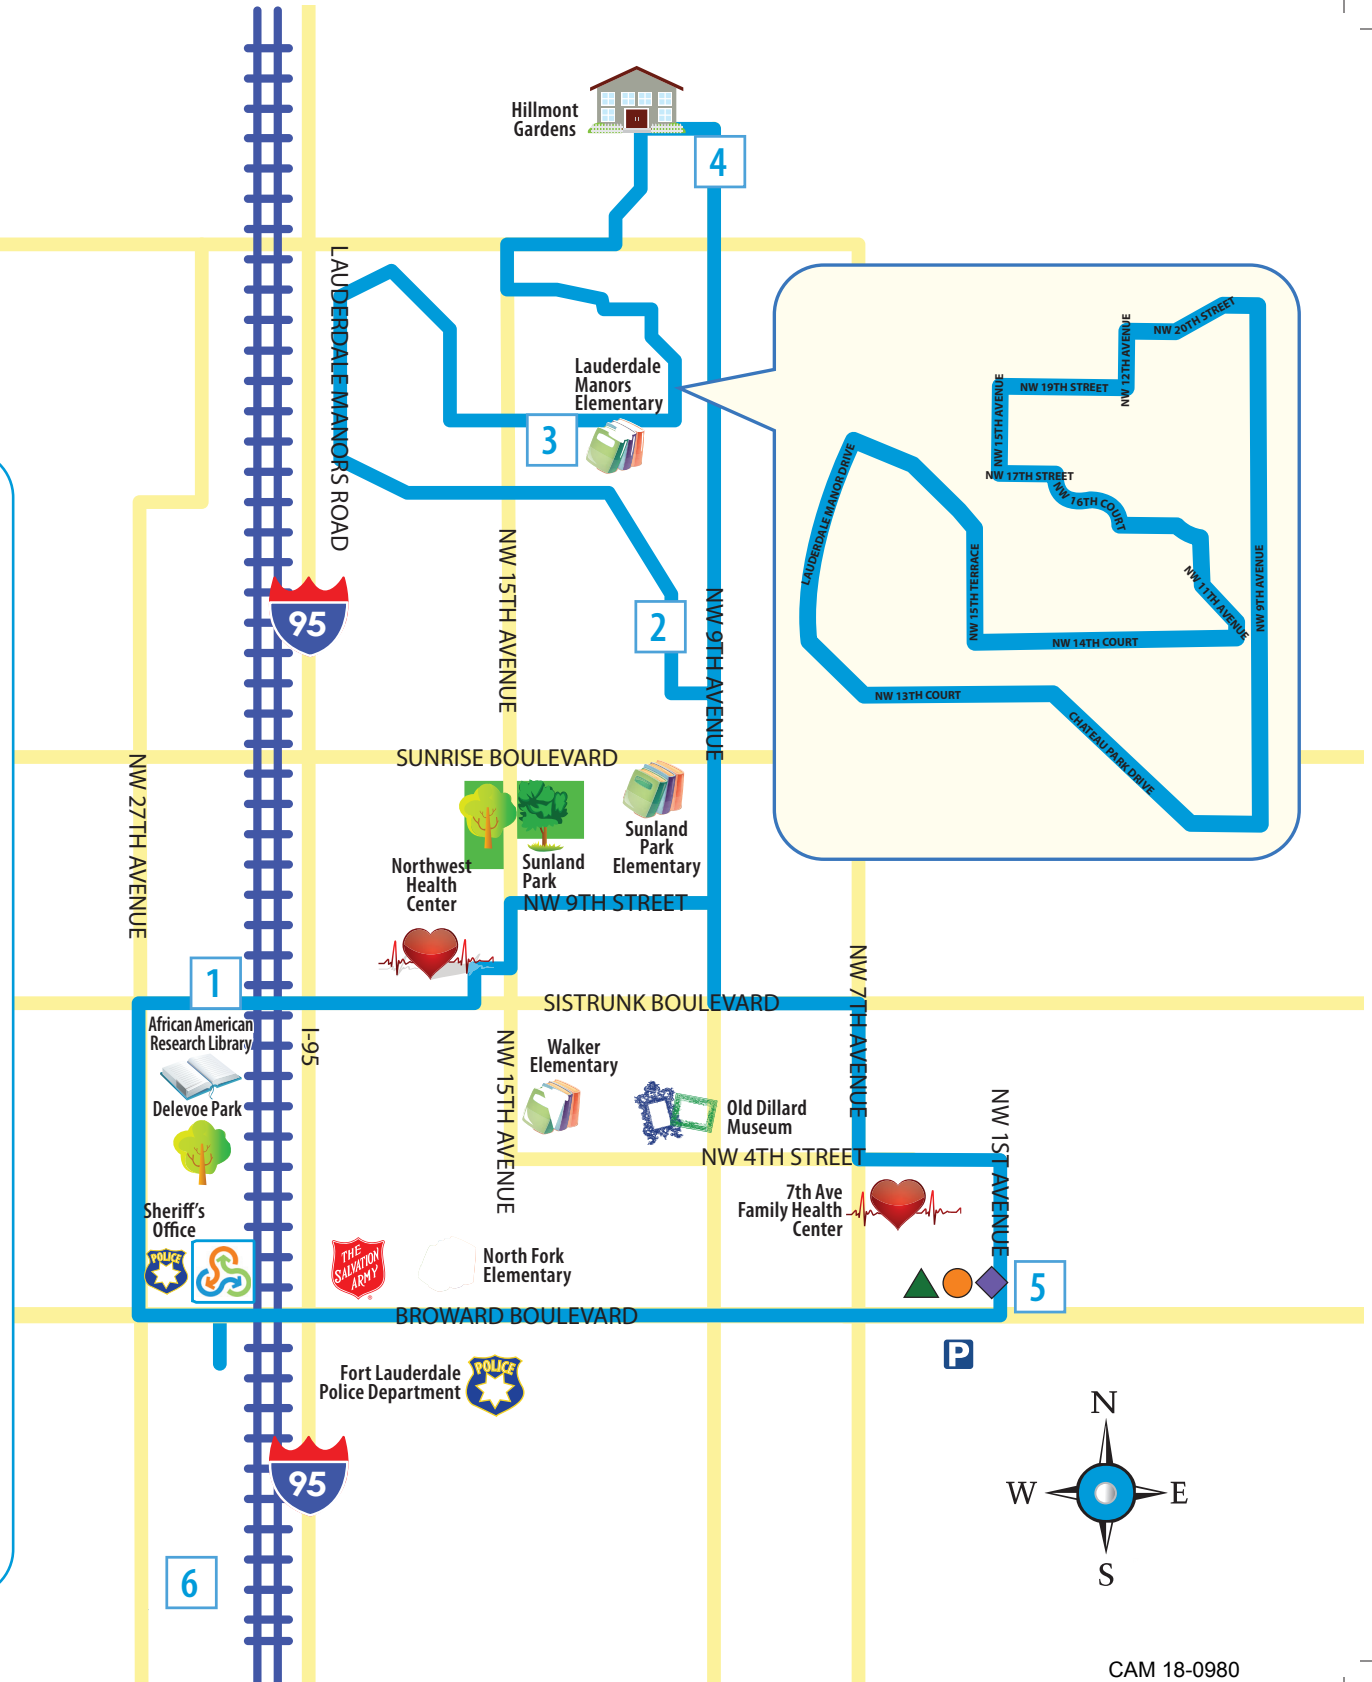

NOTE: All trolleys are red and yellow, the colors depicted here are just for mapping purposes.

Map updated 2/20/17