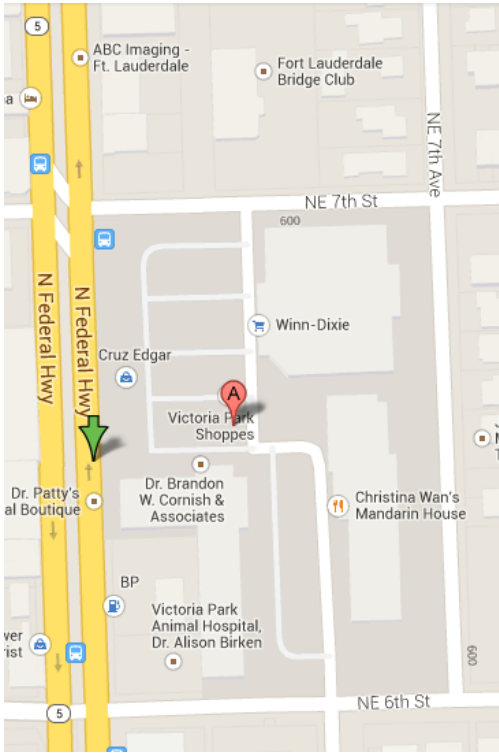

Mardi Gras 2014 Site Plan (Shuck n Dive) 650 N Federal Hwy

N

S

N
F
e
d
e
r
a
l

H
w
y

Mt. Olivet SDA Drugs & Alcohol Awareness Parade Route

XX