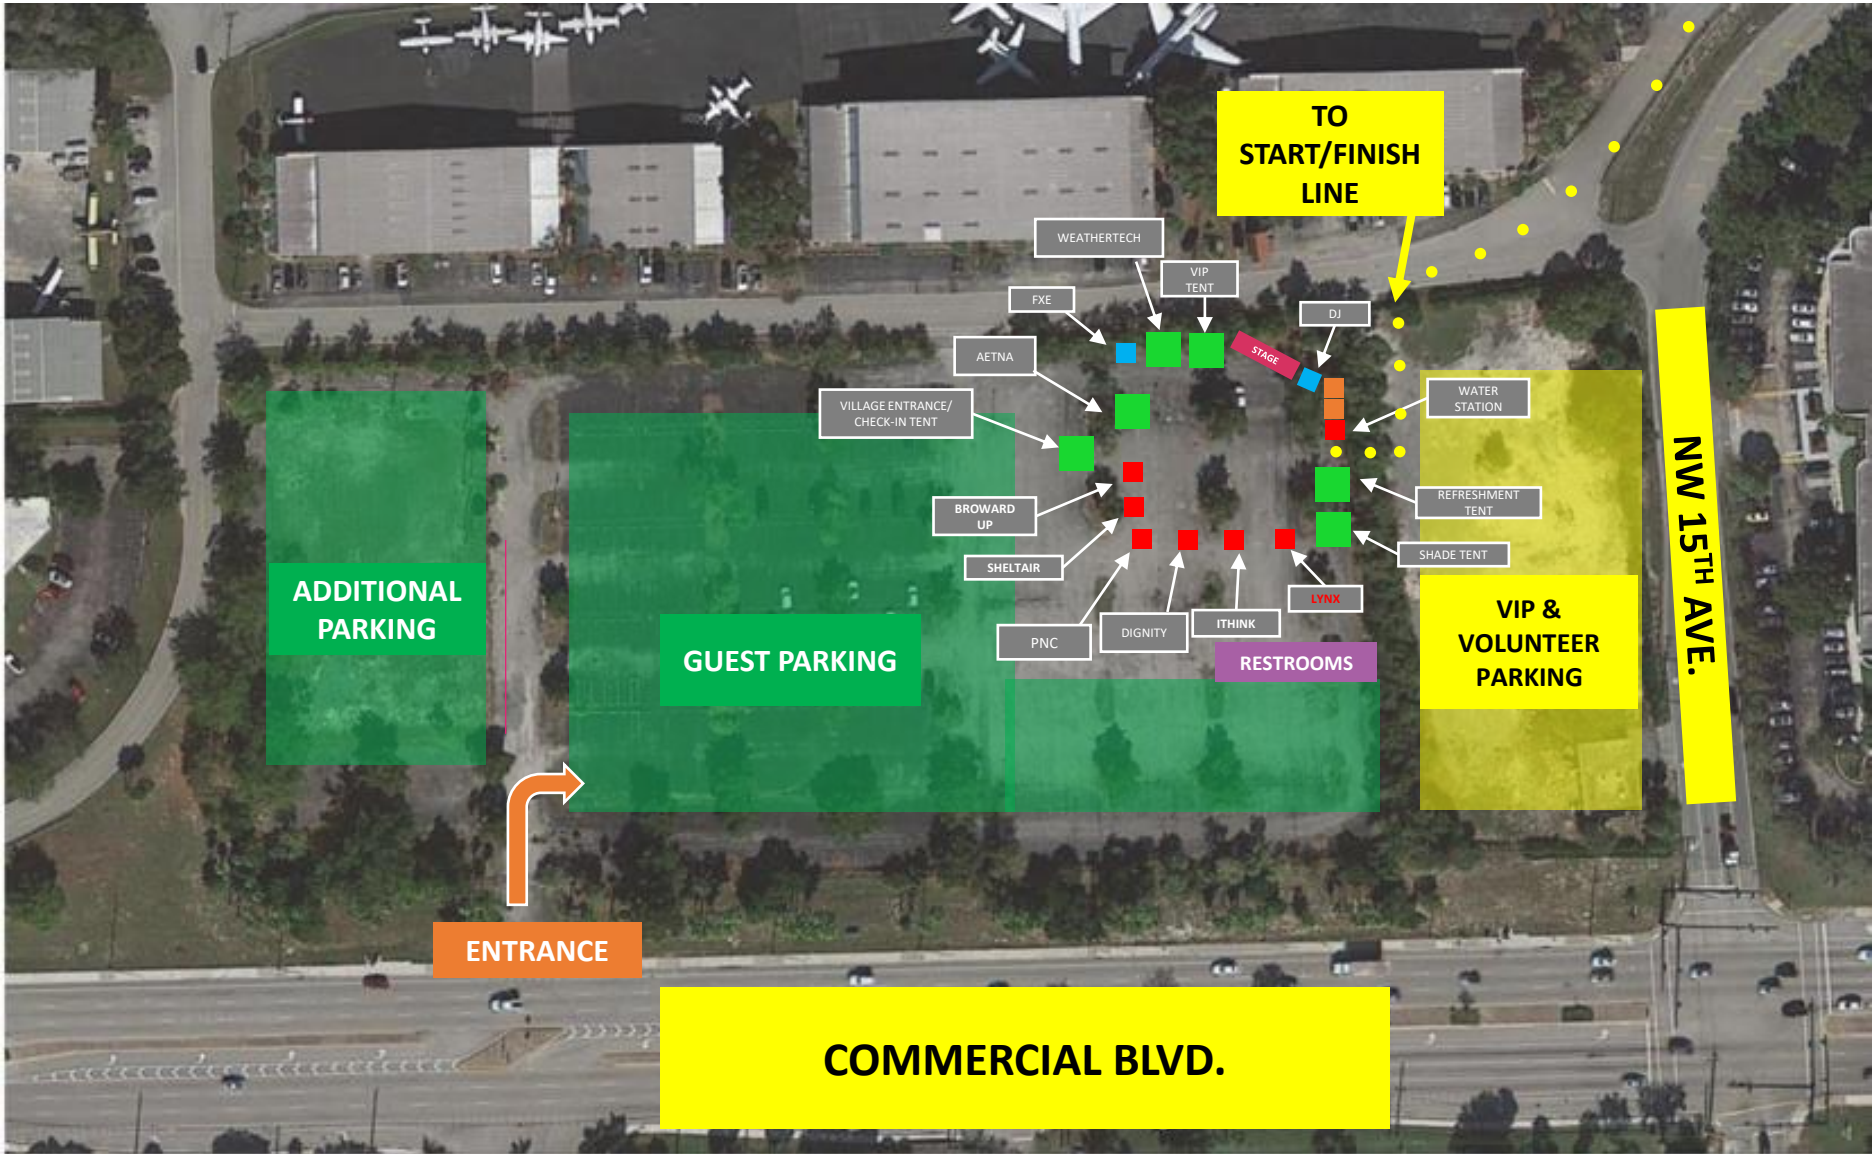

UPTOWN 5K ON THE RUNWAY | URBAN VILLAGE MAP

■ = 10 X 10 TENT

■ = 20 X 20 TENT
(4-10X10 TENTS PUT TOGETHER)

■ = TRUSTBRIDGE POP UP TENTS

■ = FXE POP UP TENTS

UPTOWN 5K ON THE RUNWAY | PARKING MAP

UPTOWN 5K ON THE RUNWAY | VOLUNTEER PARKING MAP

2 LAPS FOR 5K

START/FINISH