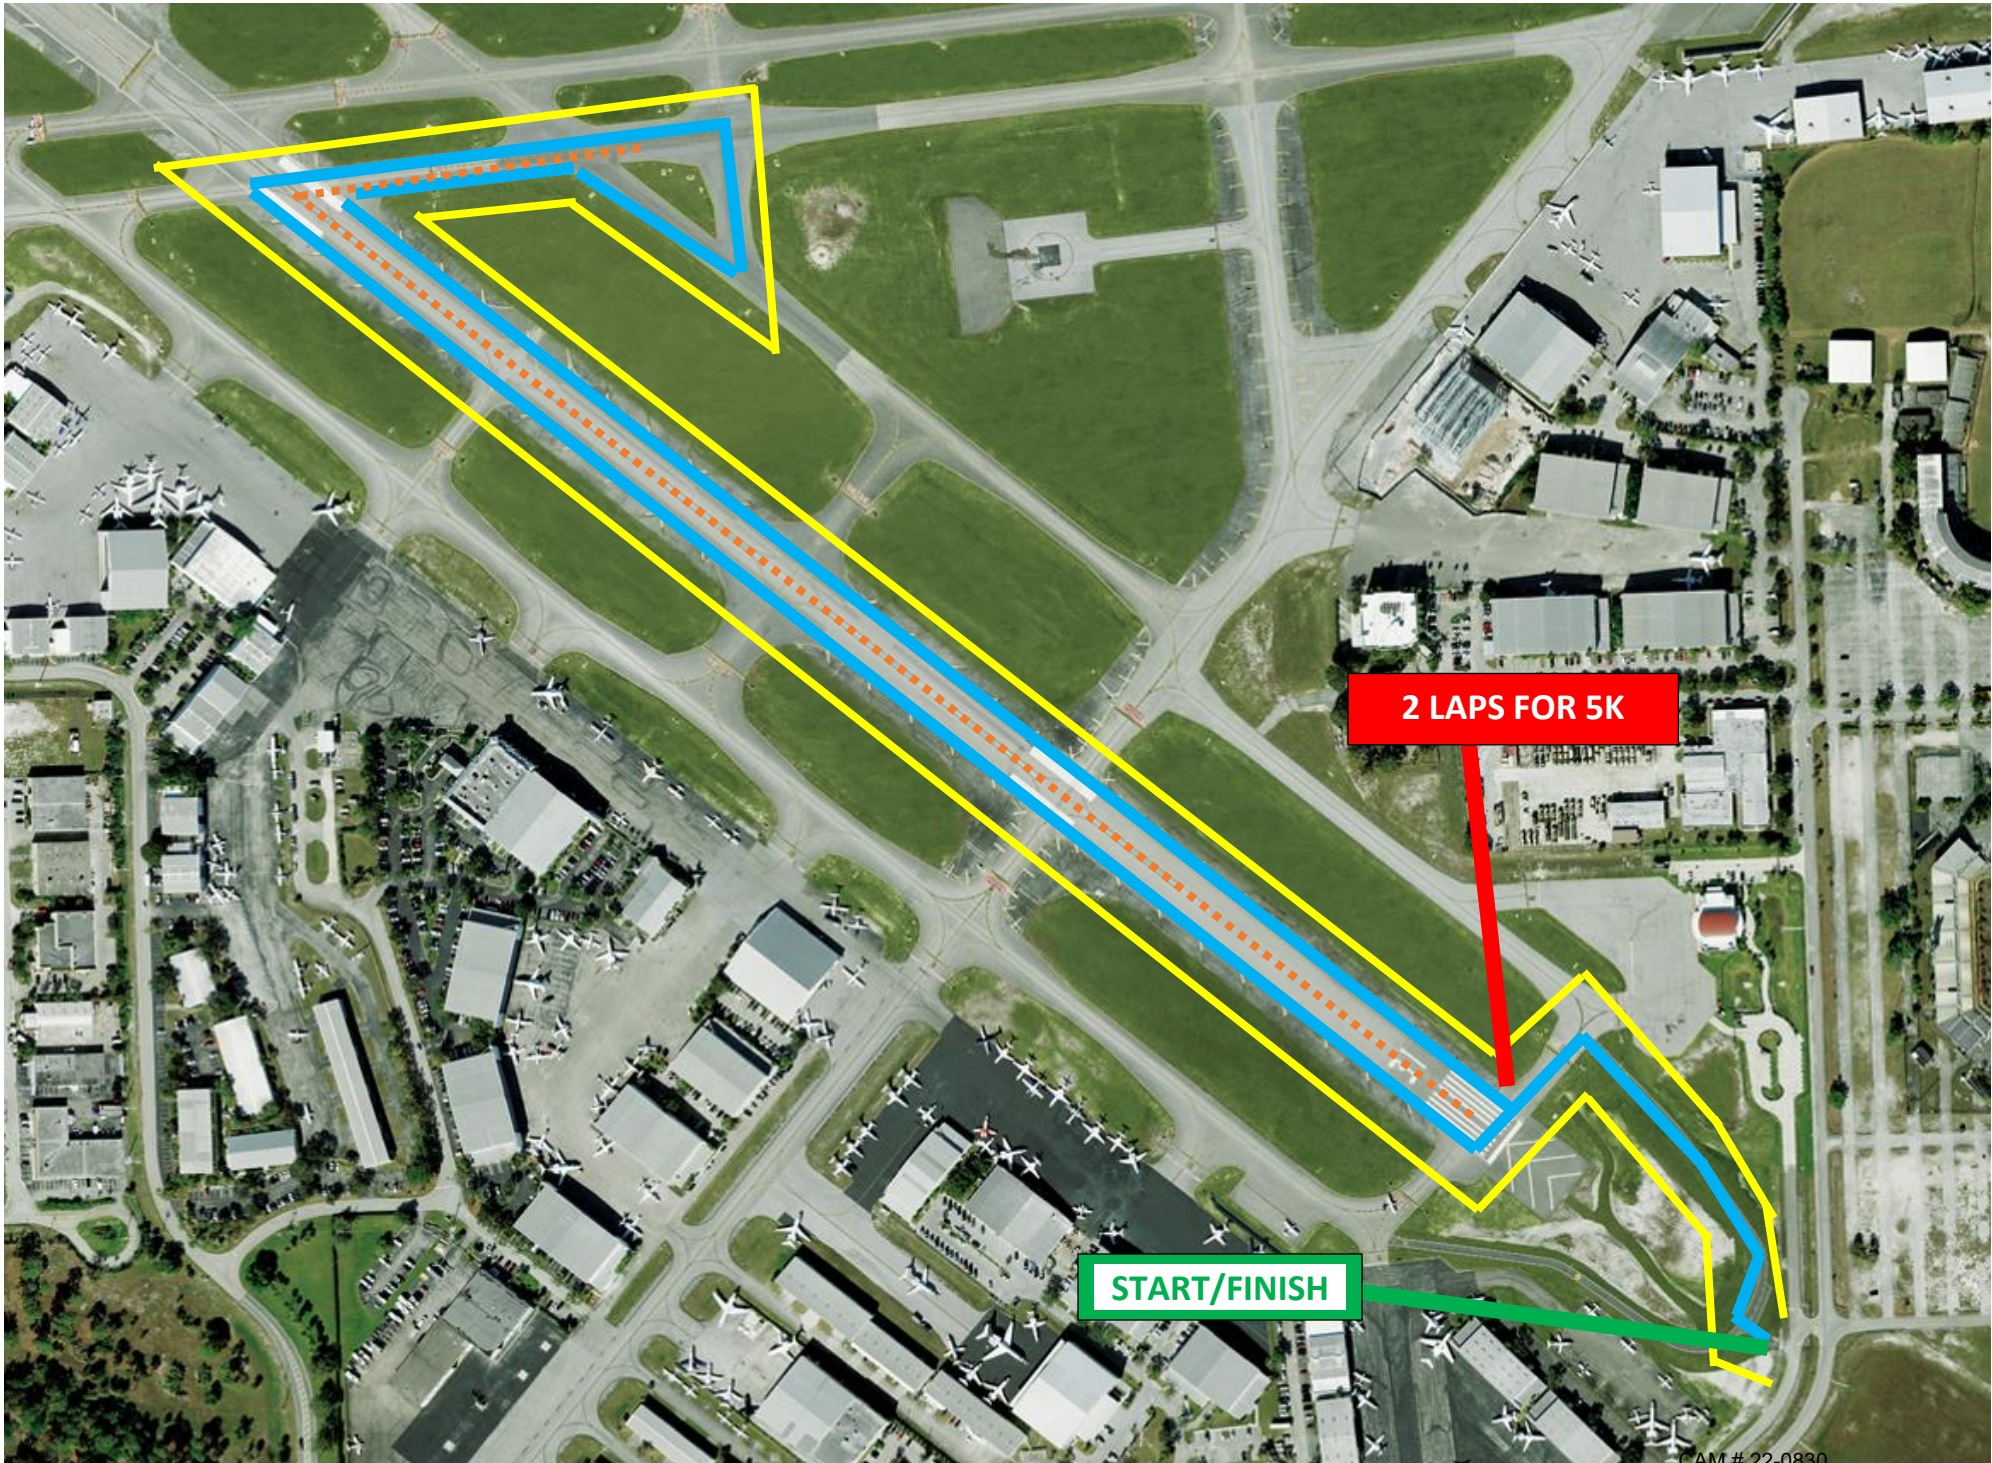

UPTOWN 5K ON THE RUNWAY | URBAN VILLAGE MAP

■ = 10 X 10 TENT

■ = 20 X 20 TENT
(4-10X10 TENTS PUT TOGETHER)

■ = TRUSTBRIDGE POP UP TENTS

■ = FXE POP UP TENTS

UPTOWN 5K ON THE RUNWAY | PARKING MAP

UPTOWN 5K ON THE RUNWAY | VOLUNTEER PARKING MAP

2 LAPS FOR 5K

START/FINISH