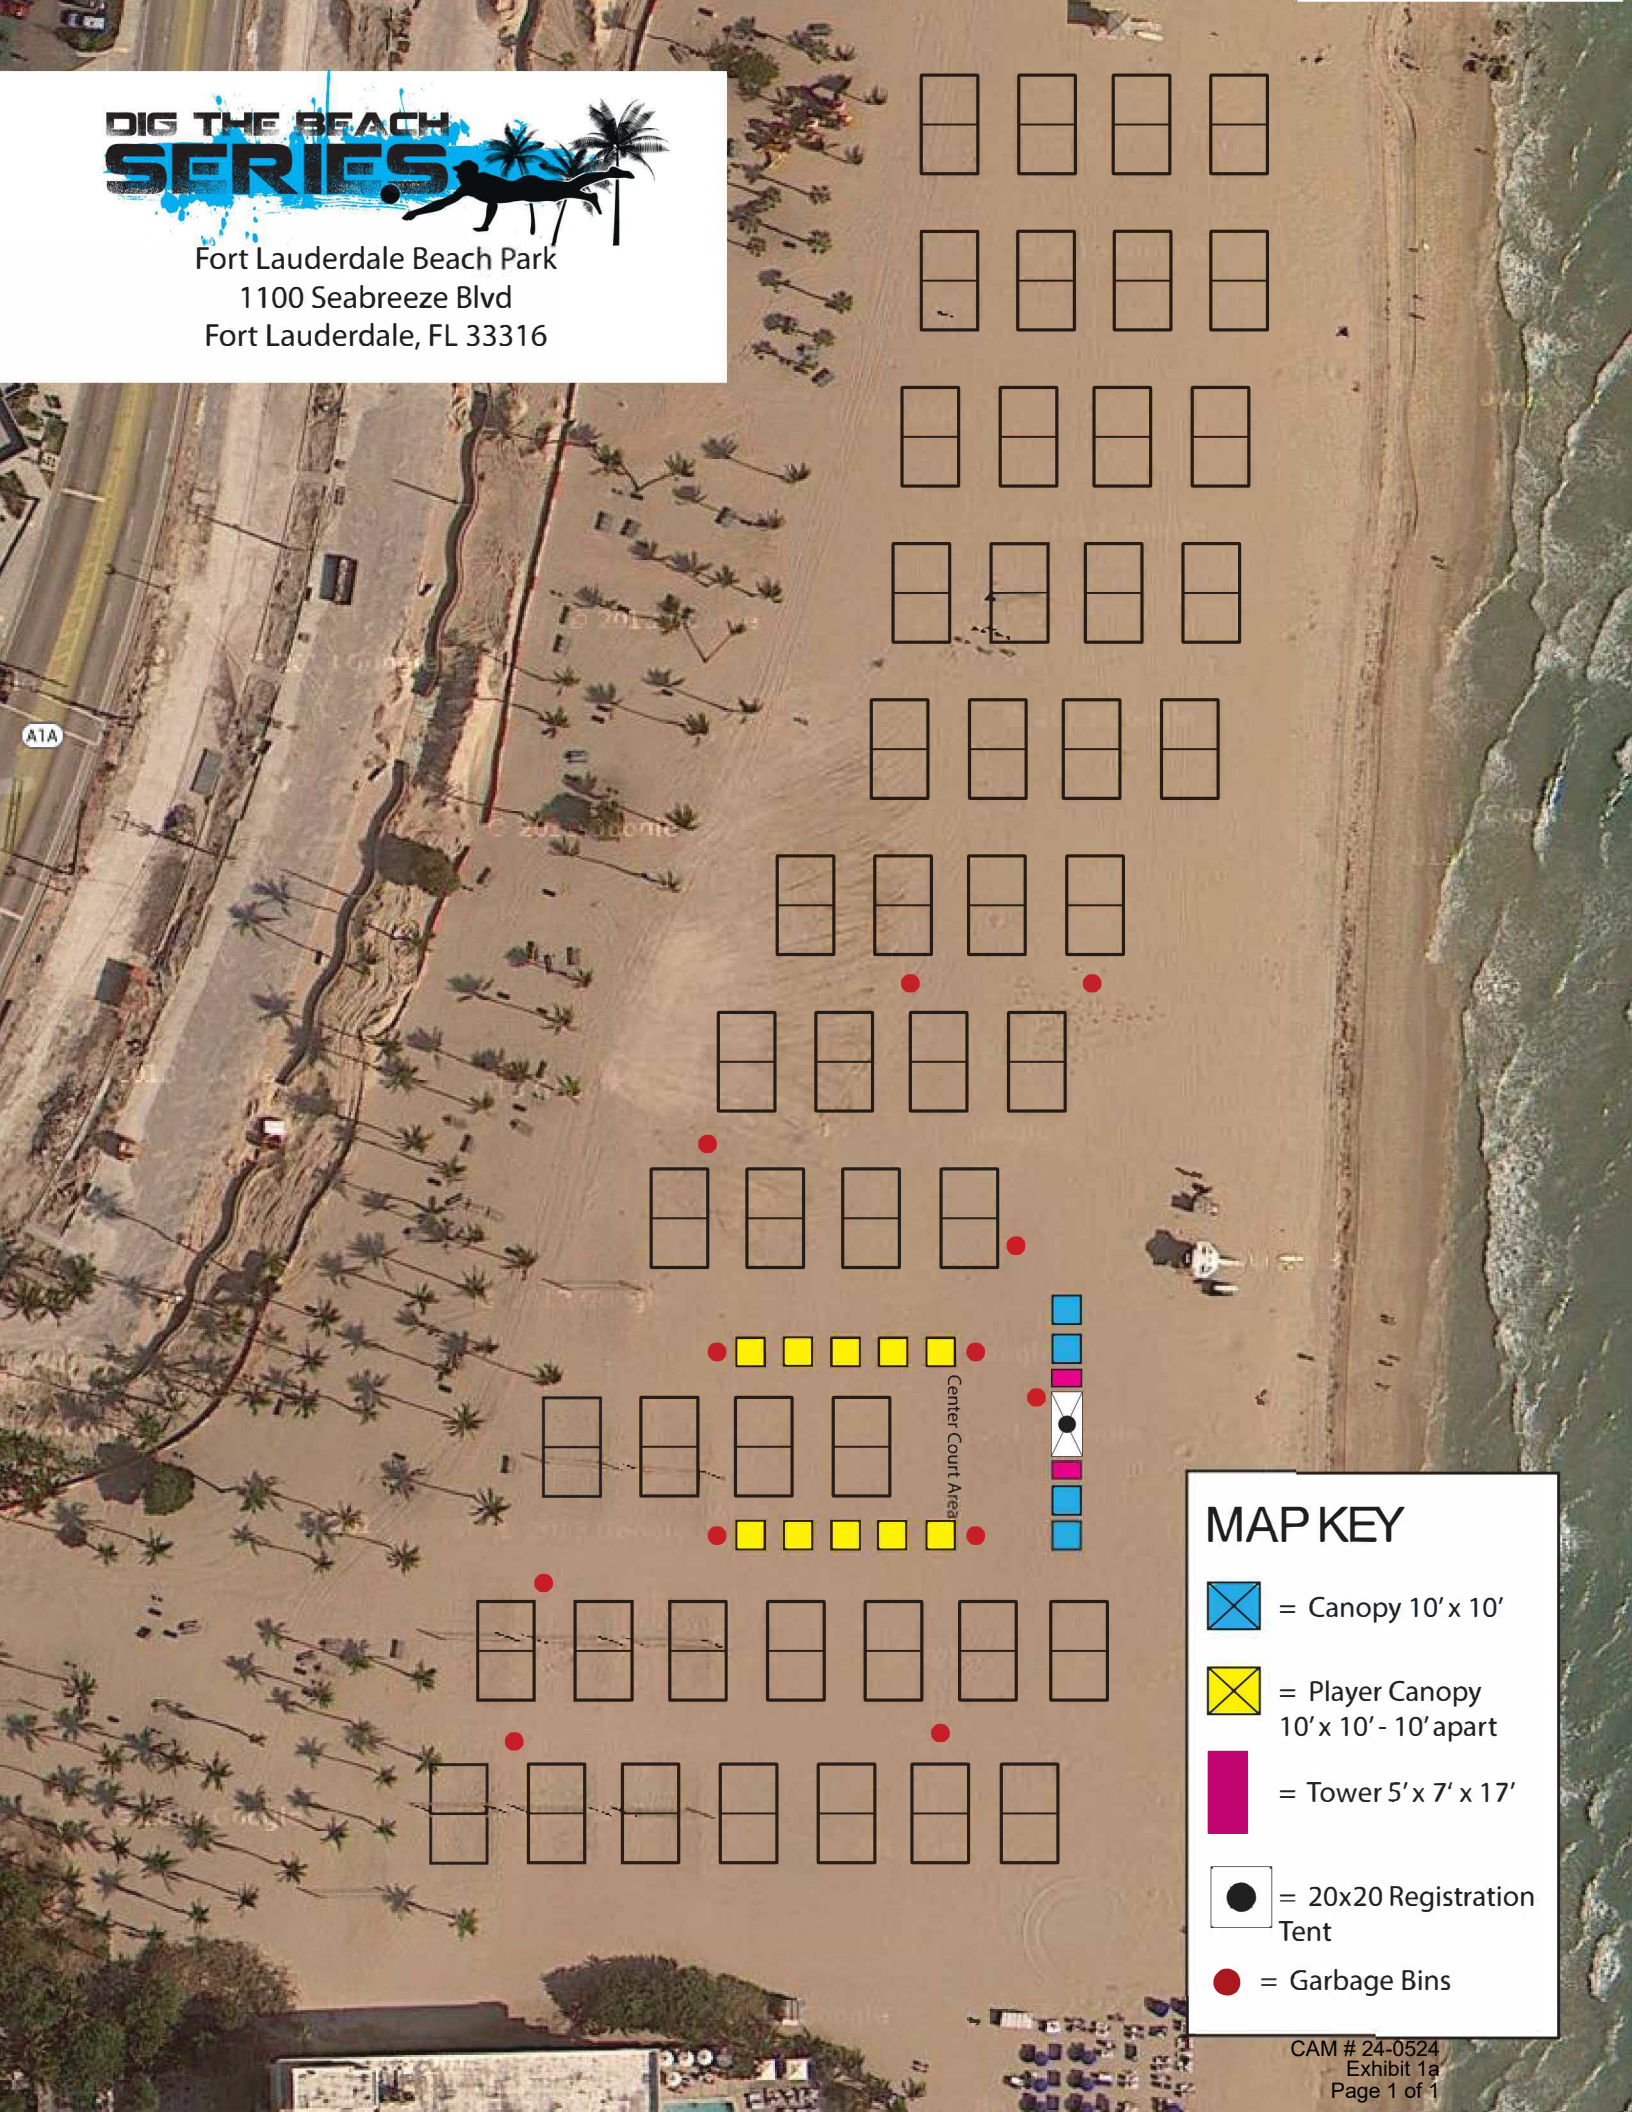

# DIG THE BEACH SERIES

Fort Lauderdale Beach Park  
 1100 Seabreeze Blvd  
 Fort Lauderdale, FL 33316

## MAP KEY

-  = Canopy 10' x 10'
-  = Player Canopy 10' x 10' - 10' apart
-  = Tower 5' x 7' x 17'
-  = 20x20 Registration Tent
-  = Garbage Bins