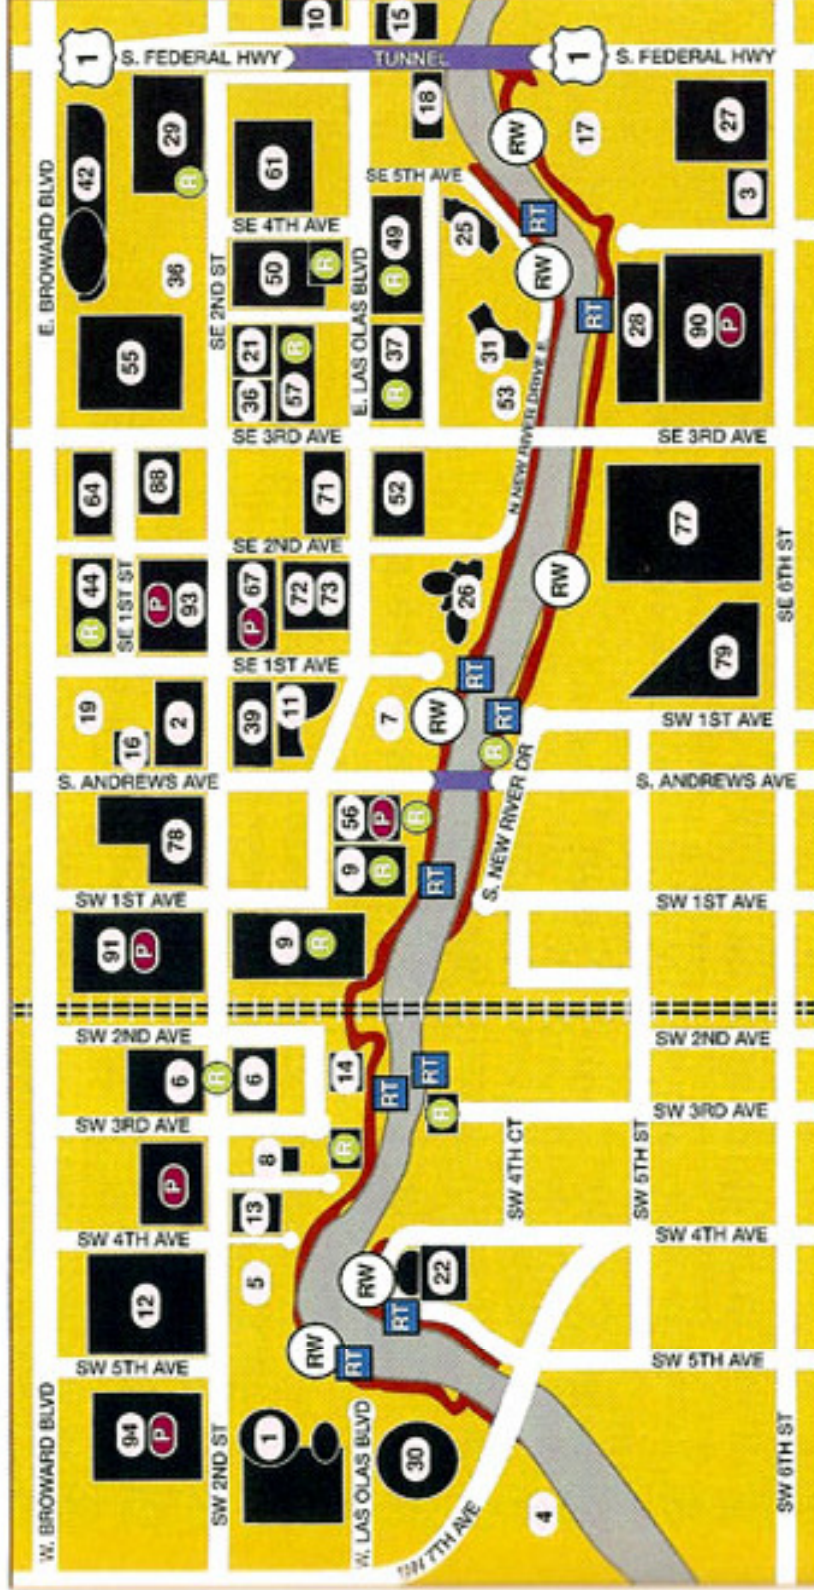

# RIVERWALK ARTS & ENTERTAINMENT DISTRICT

- Riverwalk
- River Transportation
- Restaurant
- Parking

- 1 Broward Center for the Performing Arts
- 2 Broward County Main Library and Cultural Information Center
- 3 Cinema Paradiso
- 4 Cooley Landing Marina
- 5 Esplanade Park
- 6 Downtown Himmarshee
- 7 Huizenga Plaza
- 8 Josephine S. Leiser Opera Center
- 9 Las Olas Riverfront
- 10 Las Olas Shops
- 11 Museum of Art/Fort Lauderdale
- 12 Museum of Discovery and Science/Blockbuster IMAX Theater
- 13 New River Trading Post
- 14 Old Fort Lauderdale Village & Museum
- 15 Riverside Hotel
- 16 Fort Lauderdale Woman's Club

- 18 Stranahan House
- 19 Stranahan Park
- 21 350 Las Olas Place
- 22 Esplanade on the New River
- 25 Las Olas Grand
- 26 Las Olas River House
- 27 Las Olas by the River
- 28 NuRiver Landing
- 29 Camden Living
- 30 Symphony
- 31 WaterGarden
- 36 300 Las Olas Place
- 37 350 Las Olas Centre
- 39 Museum Plaza
- 42 Broward Financial Center
- 44 Corporate Center
- 49 450 Las Olas Centre
- 50 Las Olas City Centre
- 52 New River Center
- 53 New River Plaza
- 55 Las Olas Financial Plaza

- 57 Plaza at Las Olas
- 61 SunTrust
- 64 Wachovia Bank
- 67 Downtown Helistop
- 71 Broward Community College (BCC)
- 72 FAU/BCC Downtown Campus
- 73 Florida Atlantic University (FAU)
- 77 Broward County Courthouse and Judicial Center
- 78 Broward County Governmental Center
- 79 Broward County Jail
- 88 First United Methodist Church
- 90 Broward County Courthouse Parking Garage
- 91 Broward County Parking Garage
- 93 City Park Mall Parking Garage
- 94 Riverwalk Arts & Entertainment Garage