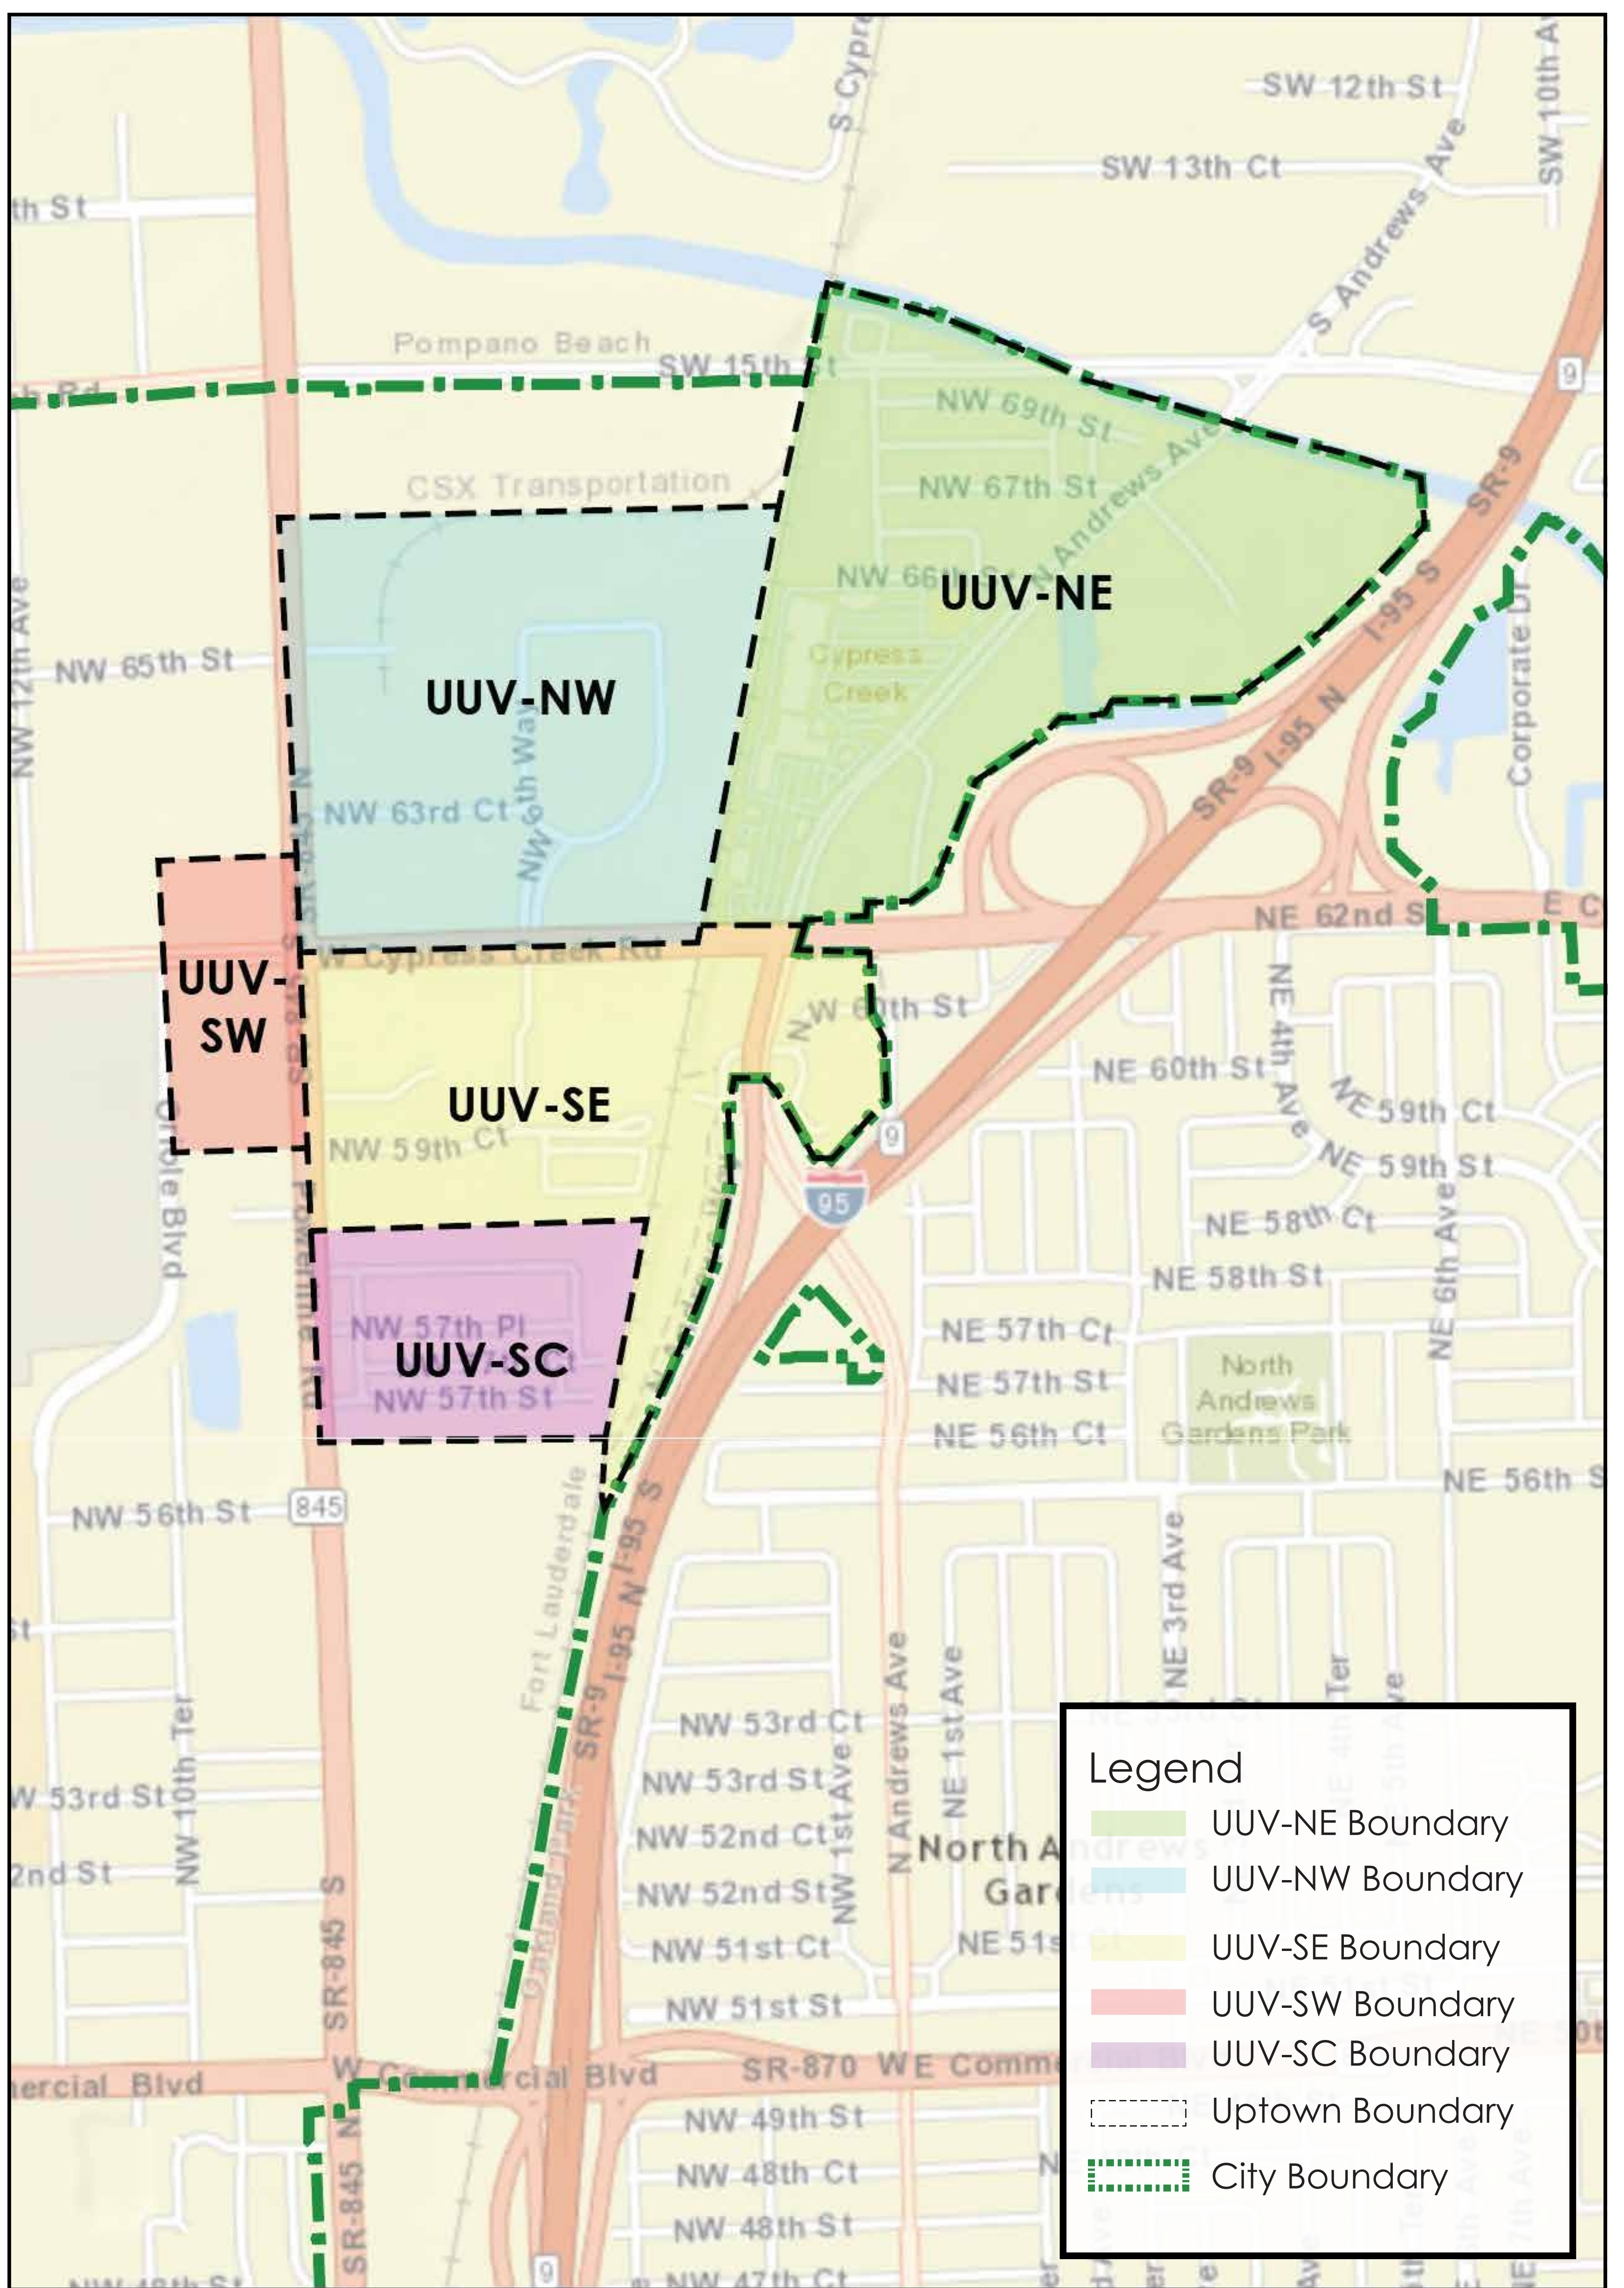

# NWRAC-MU Height Bonus Geographic Boundary

Prepared by: City of Fort Lauderdale - Urban Design and Planning Department

**Legend**

- UUV-NE Boundary
- UUV-NW Boundary
- UUV-SE Boundary
- UUV-SW Boundary
- UUV-SC Boundary
- Uptown Boundary
- City Boundary

Uptown Village  
**Uptown Density Bonus Geographic Boundary**

Prepared by: City of Fort Lauderdale - Urban Design and Planning Department

ATLANTIC OCEAN

**Legend**

- County Affordable Housing Density Bonus Boundary
- City Boundary

# Broward County Land Use Plan (BCLUP) Permitted Density Bonus for Affordable Housing Boundary Map

Prepared by: City of Fort Lauderdale - Urban Design and Planning Department

**Legend**

- SRAC-SAe Boundary
- SRAC-SAw Boundary
- City Boundary