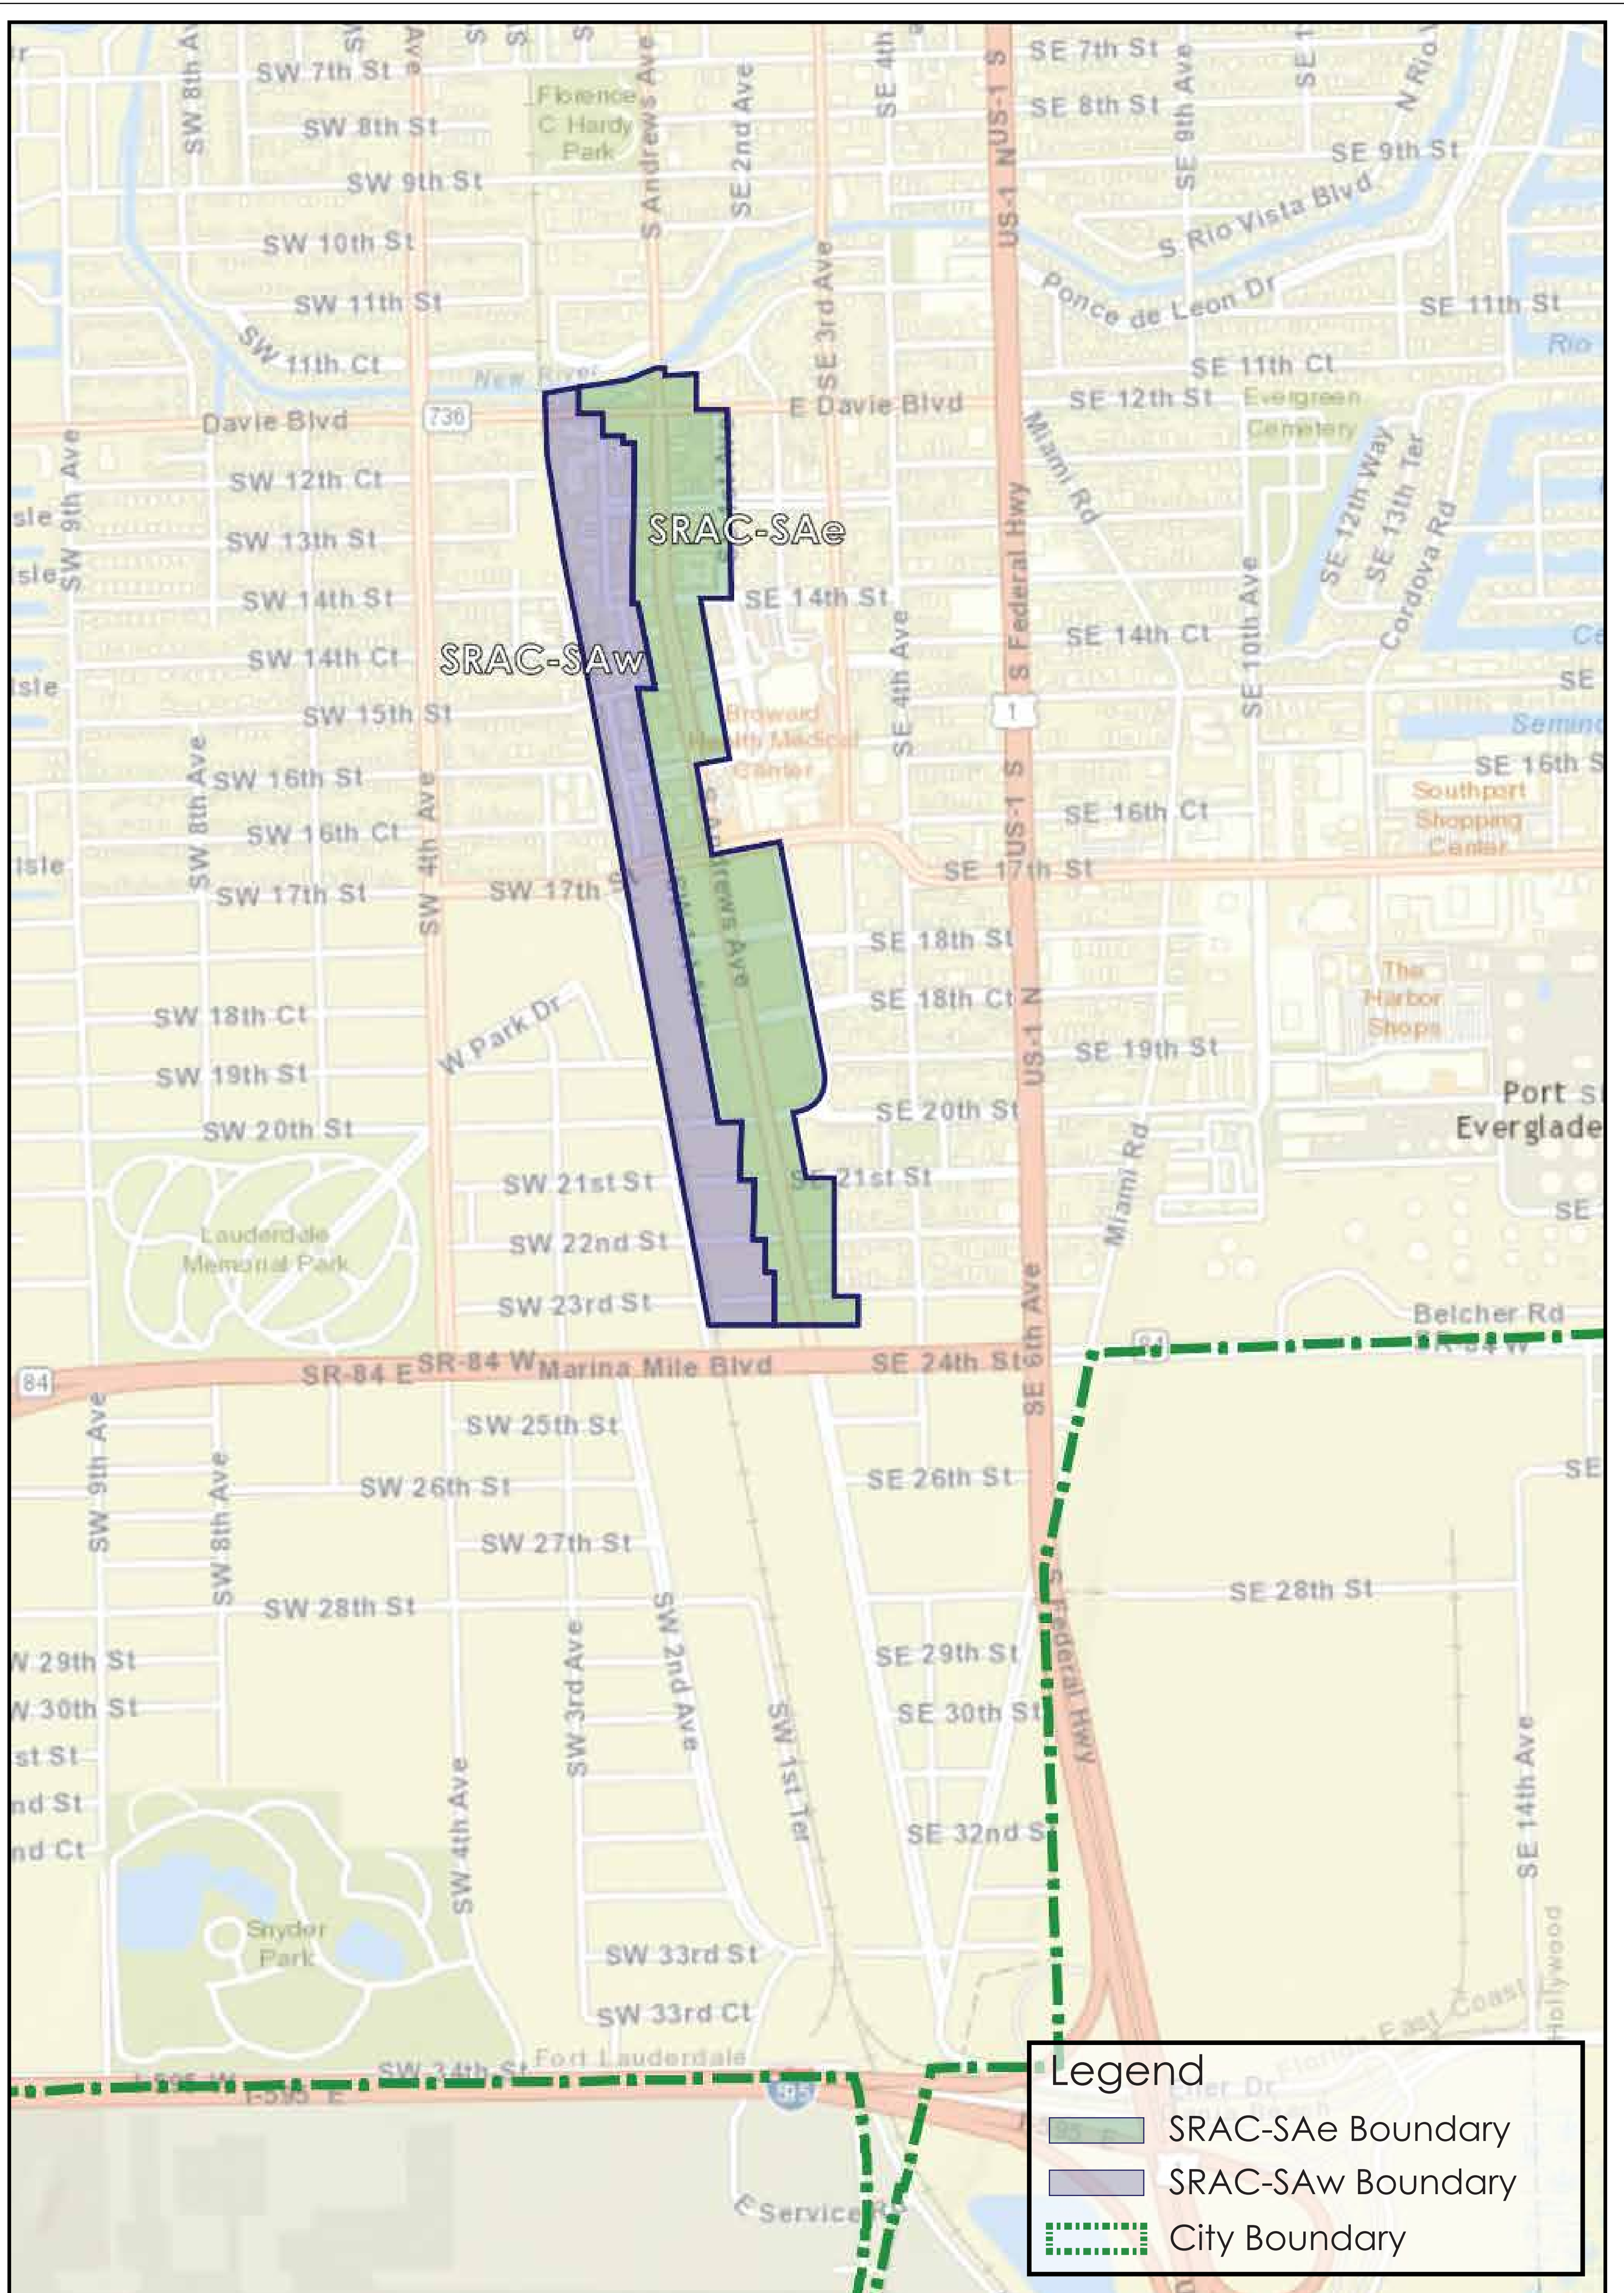

Uptown Village  
**Uptown Density Bonus Geographic Boundary**

Prepared by: City of Fort Lauderdale - Urban Design and Planning Department

ATLANTIC OCEAN

**Legend**

- County Affordable Housing Density Bonus Boundary
- City Boundary

# Broward County Land Use Plan (BCLUP) Permitted Density Bonus for Affordable Housing Boundary Map

Prepared by: City of Fort Lauderdale - Urban Design and Planning Department

**Legend**

- SRAC-SAe Boundary
- SRAC-SAw Boundary
- City Boundary