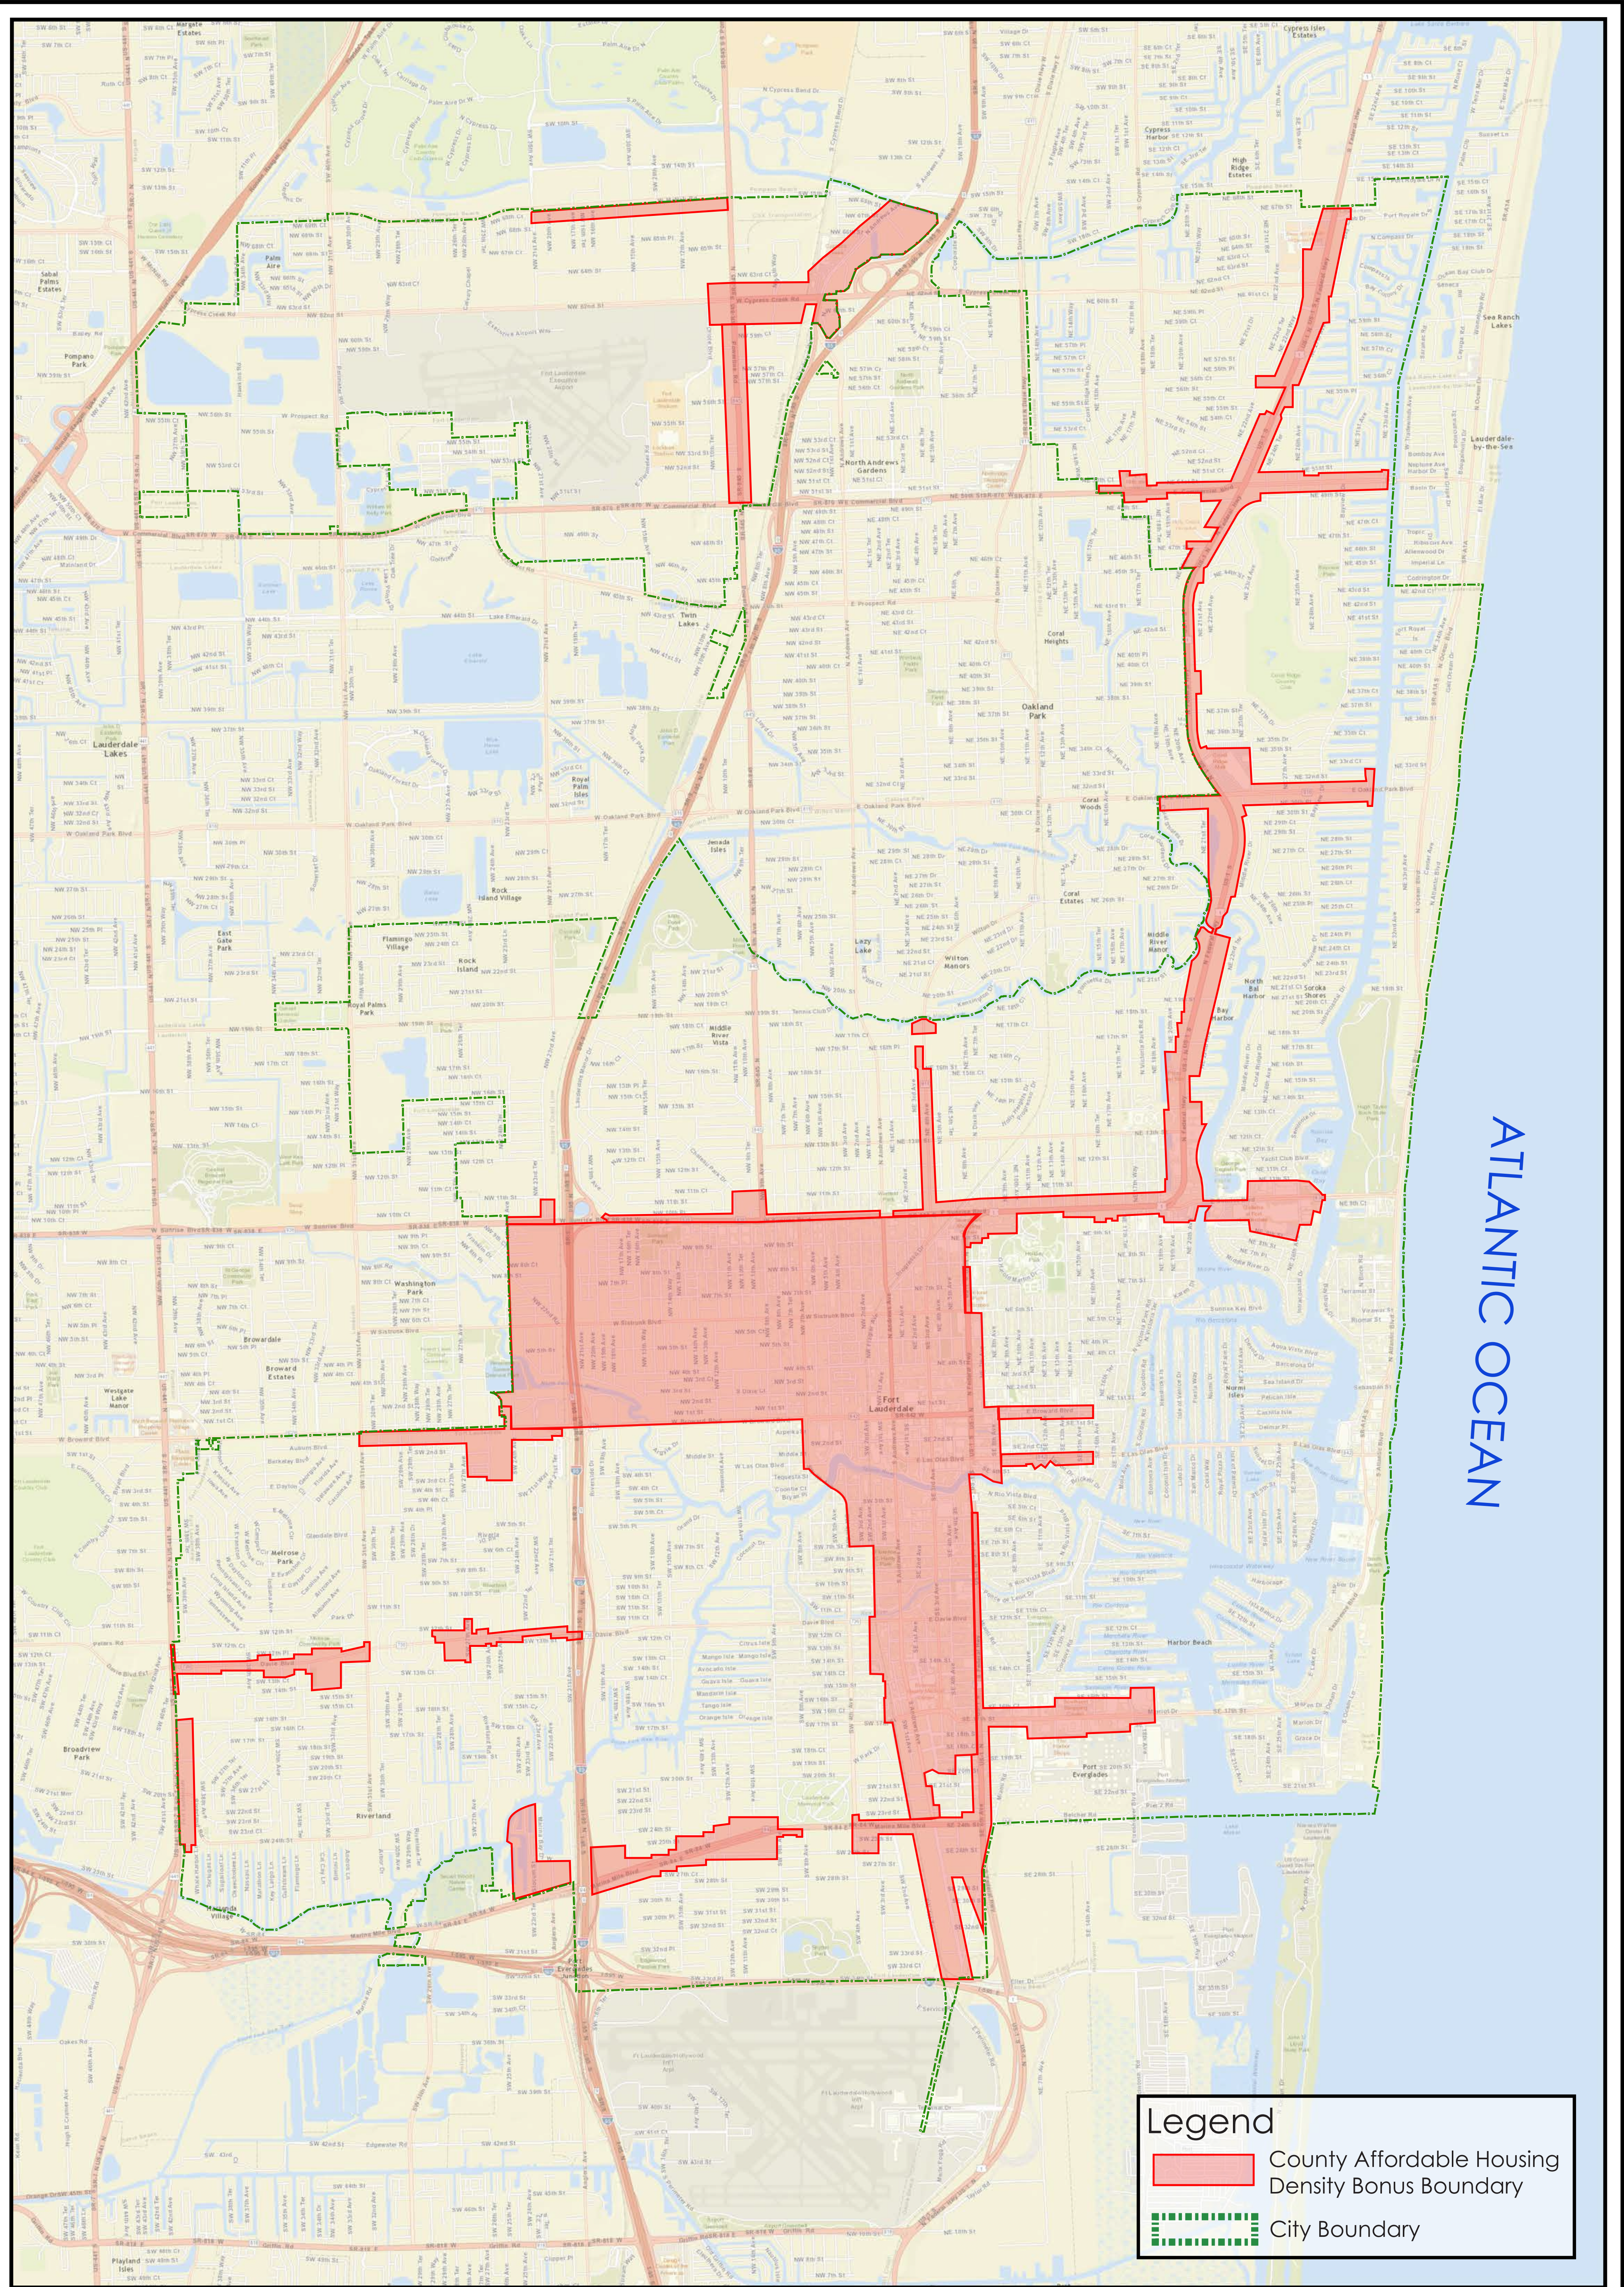

ATLANTIC OCEAN

Legend

- County Affordable Housing Density Bonus Boundary
- City Boundary

Broward County Land Use Plan (BCLUP) Permitted Density Bonus for Affordable Housing Boundary Map

Prepared by: City of Fort Lauderdale - Urban Design and Planning Department