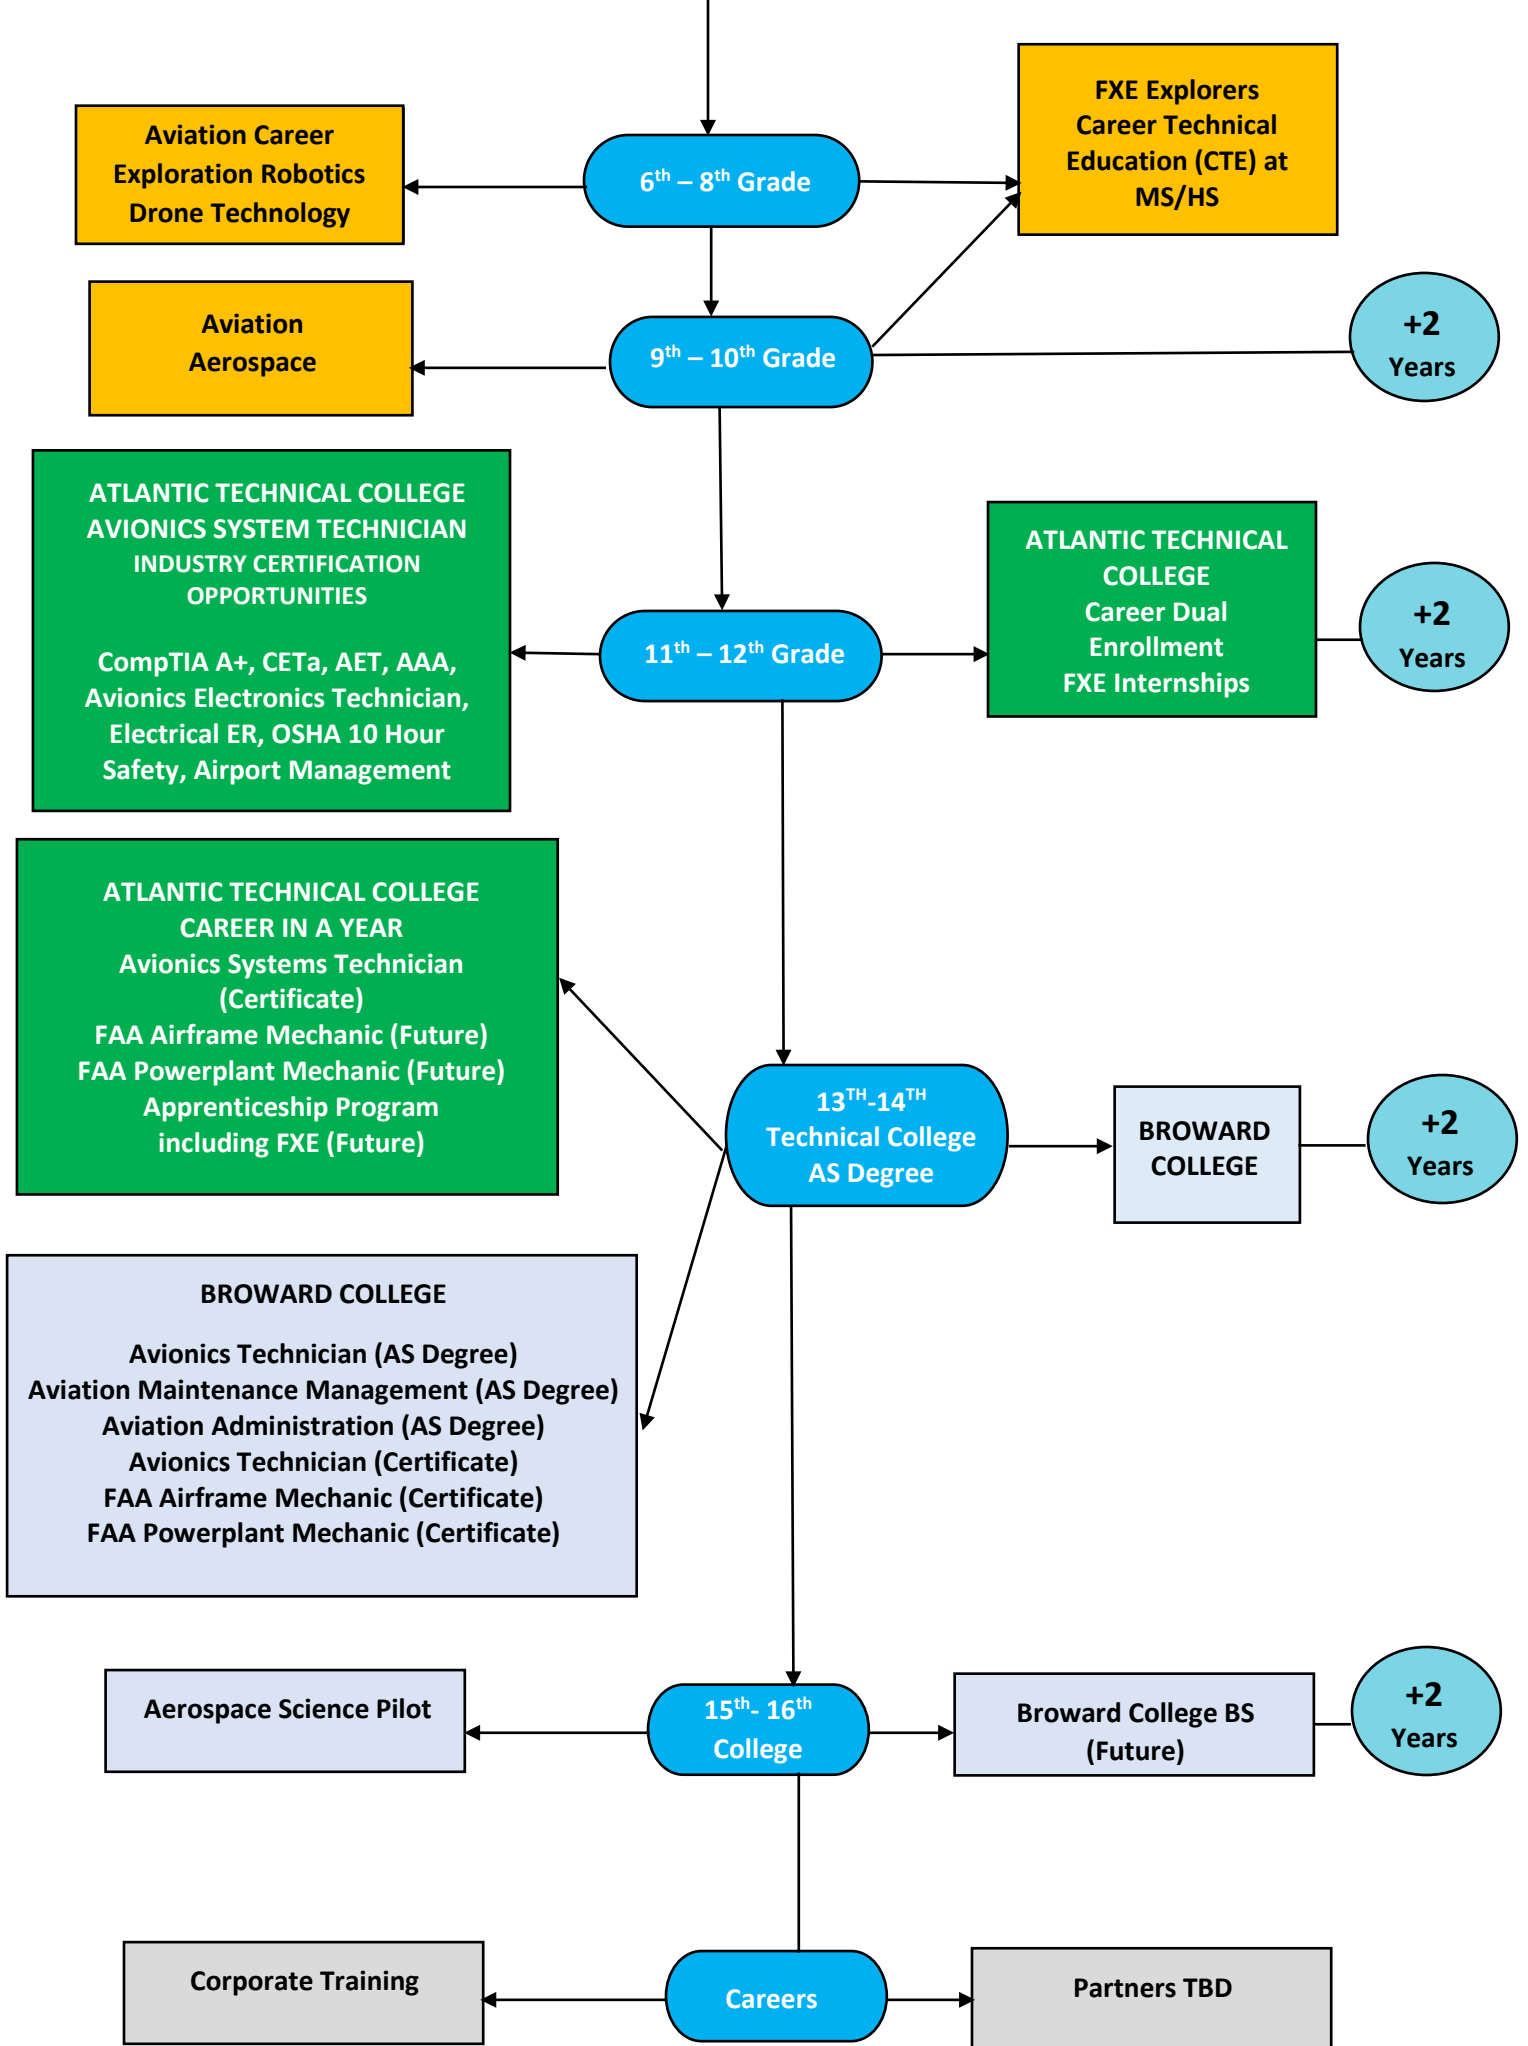

FORT LAUDERDALE AVIATION ACADEMY

Atlantic Technical College (SBBC)
 Fort Lauderdale Executive Airport (FXE)
 Broward College (BC)