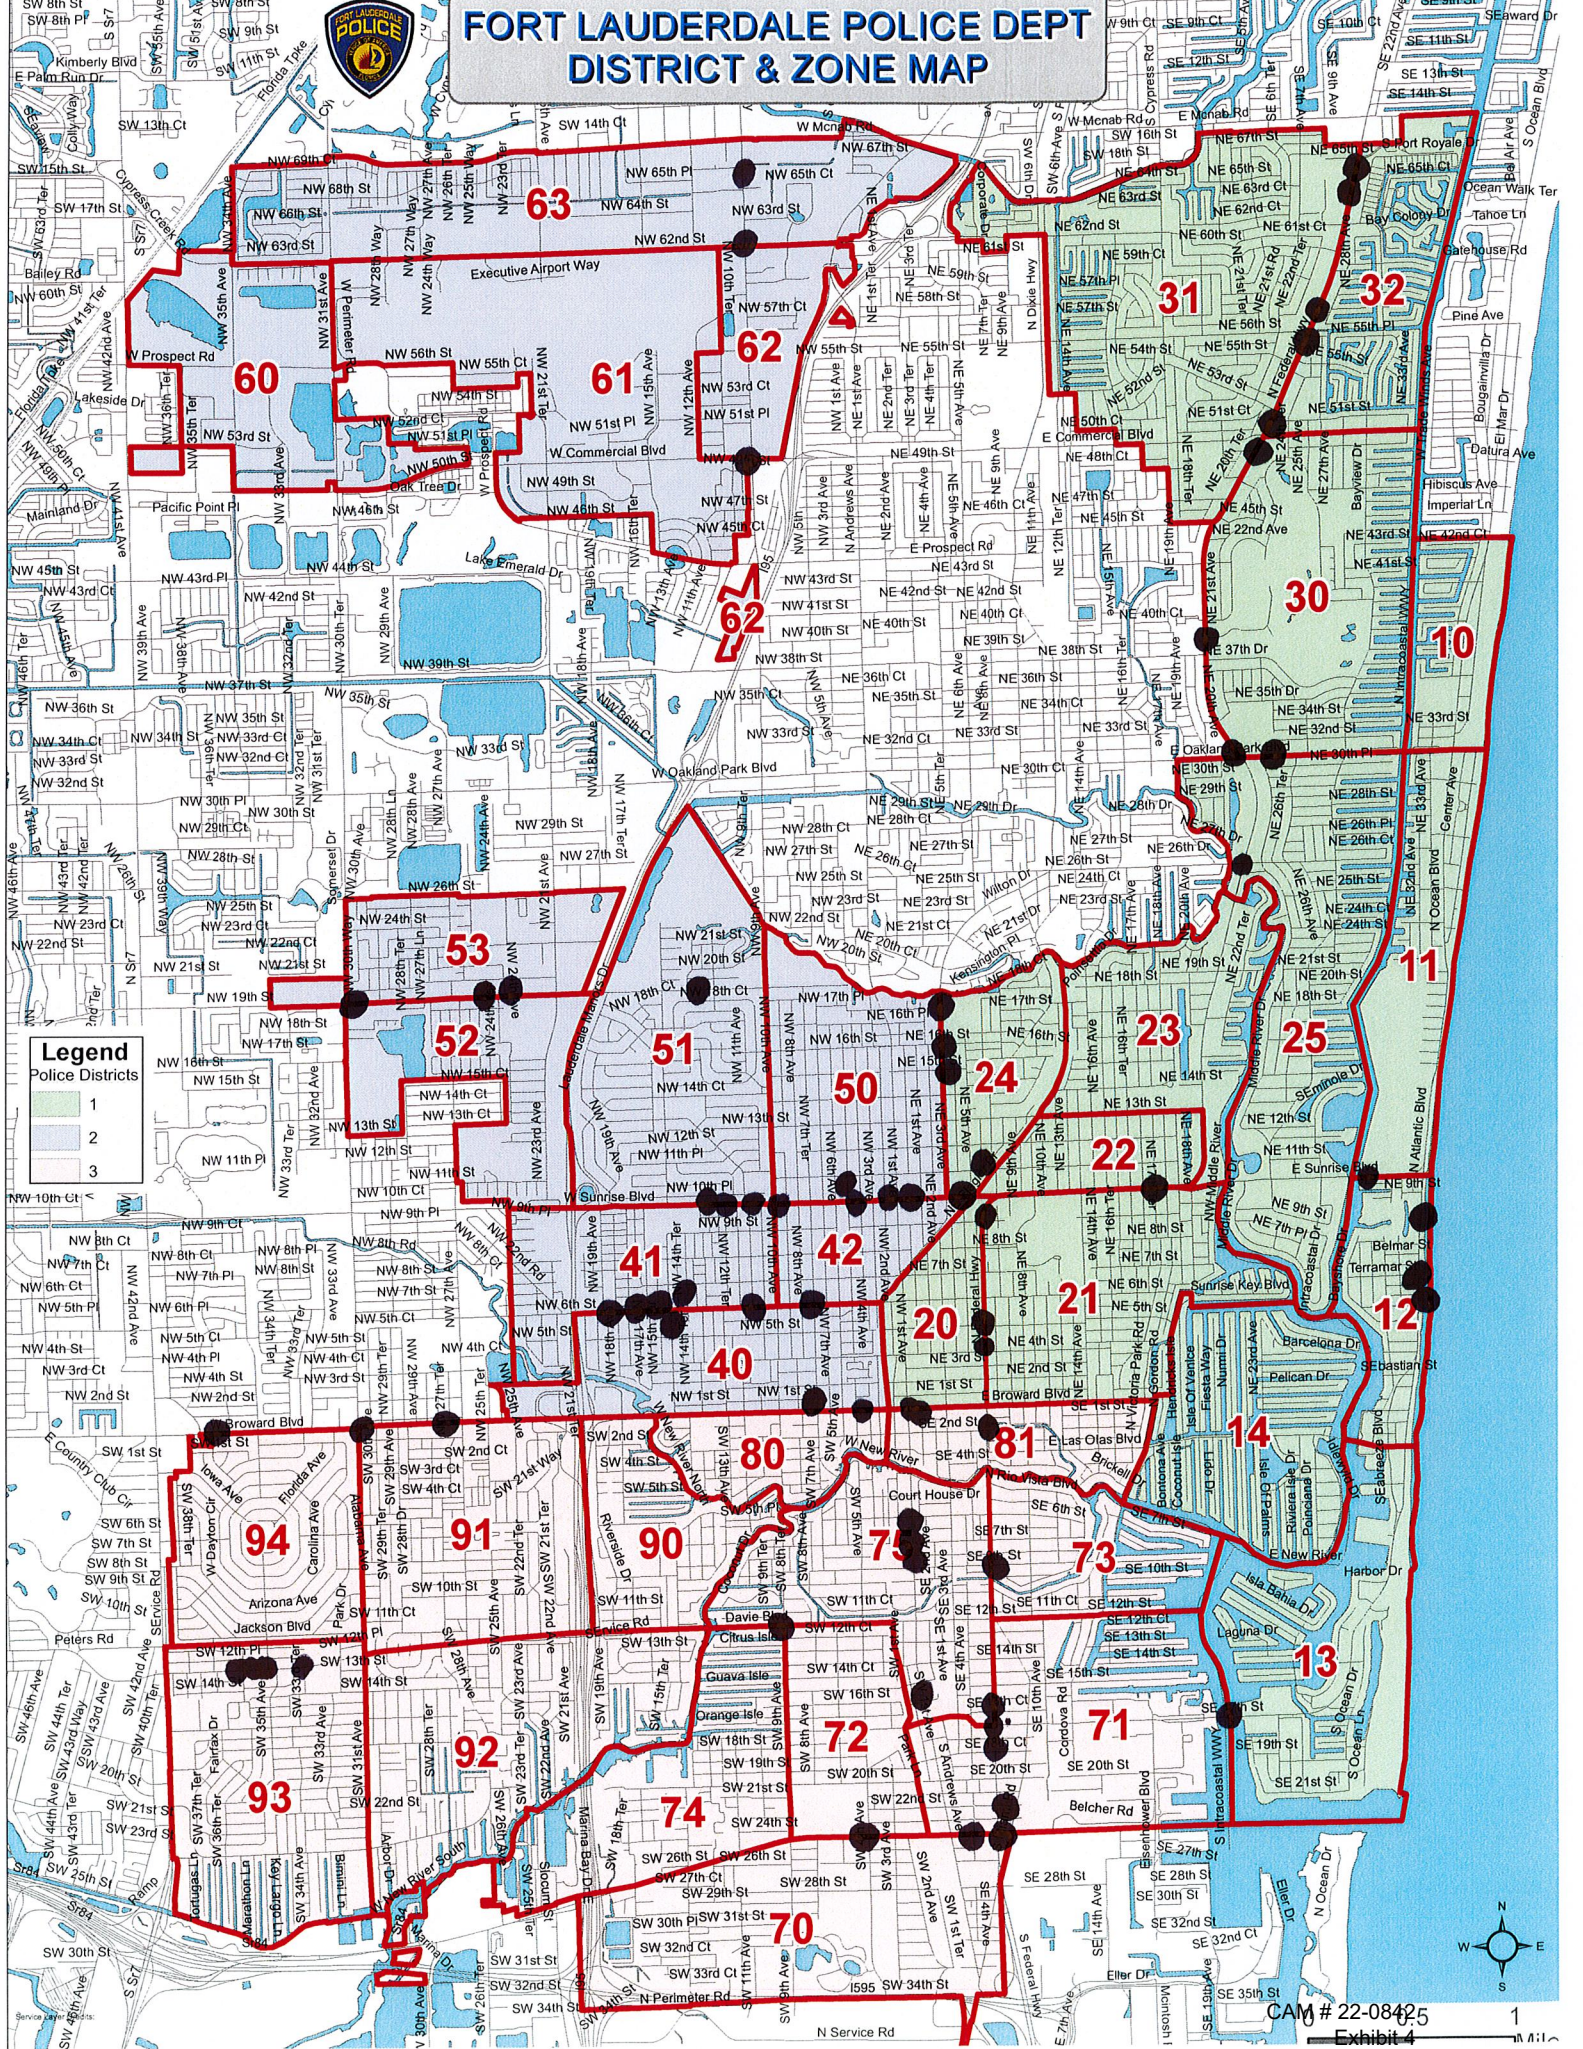

	2019	2020	2021	2022 YTD
▪ Fatalities	40	32	42	28
▪ Pedestrian Fatalities	20	10	14	10
▪ Possible Fatalities	12	11	12	13
▪ Pedestrian Possible Fatalities	3	4	6	3

LOCATIONS
900 South Andrews Avenue
3300 Davie Boulevard
3000 W Broward Boulevard
900 N.W. 9 th Avenue (Powerline Road)
2400 N.W. 19 th Street
6500 N.W. 9 th Avenue (Powerline Road)
400 N Federal Highway
2900 E Sunrise Boulevard
1400 N.W. 6 th Street
2600 N Federal Highway
1900 S Federal Highway
1500 N.W. 6 th Street
400 W Broward Boulevard
1500 N.W. 19 Street
1900 S Federal Highway
700 W Broward Boulevard
400 S.E. 24 Street
400 W Sunrise Boulevard
1000 W Sunrise Boulevard
100 W Broward Boulevard
3700 Davie Boulevard
3500 Davie Boulevard
1600 S Andrews Avenue
900 W Commercial Boulevard
3800 N Federal Highway
900 Davie Boulevard
6300 N Federal Highway
2100 S.E. 17 Street
1700 S Federal Highway
1700 E Sunrise Boulevard
2420 N.W. 19 Street
200 S Andrews Avenue
619 N Fort Lauderdale Beach Boulevard
1500 W Broward Boulevard
1500 W Broward Boulevard
100 N.W. 7 Avenue
A1A & Seville Street
6500 N Federal Highway
1000 W Sunrise Boulevard
5000 N Federal Highway
2700 W Broward Boulevard
2900 N.W. 19 Street
1500 N.E. 4 Avenue
1700 N.E. 4 Avenue
400 W SR 84

3200 N Federal Highway
3690 W Broward Boulevard
4800 N Federal Highway
6200 N.W. 9 Avenue
1100 N.W. 5 Avenue
Unit block SR 84
400 E Sunrise Boulevard
1700 N.E. 4 Avenue
2400 E Oakland Park Boulevard
Sunrise Boulevard & Andrews Avenue
600 N Federal Highway
100 W Sunrise Boulevard
500 N Andrews Avenue
5400 N Federal Highway
900 N Federal Highway
3600 Davie Boulevard
321 N Fort Lauderdale Beach Boulevard
900 S Federal Highway
600 N.W. 15 Avenue
800 S Federal Highway
600 N.W. 10 Terrace
Broward Boulevard & Andrews Avenue
5700 N Federal Highway
2300 S Federal Highway
1800 N.W. 6 Street

FORT LAUDERDALE POLICE DEPT DISTRICT & ZONE MAP

Legend
Police Districts

1
2
3

CAM # 22-08425