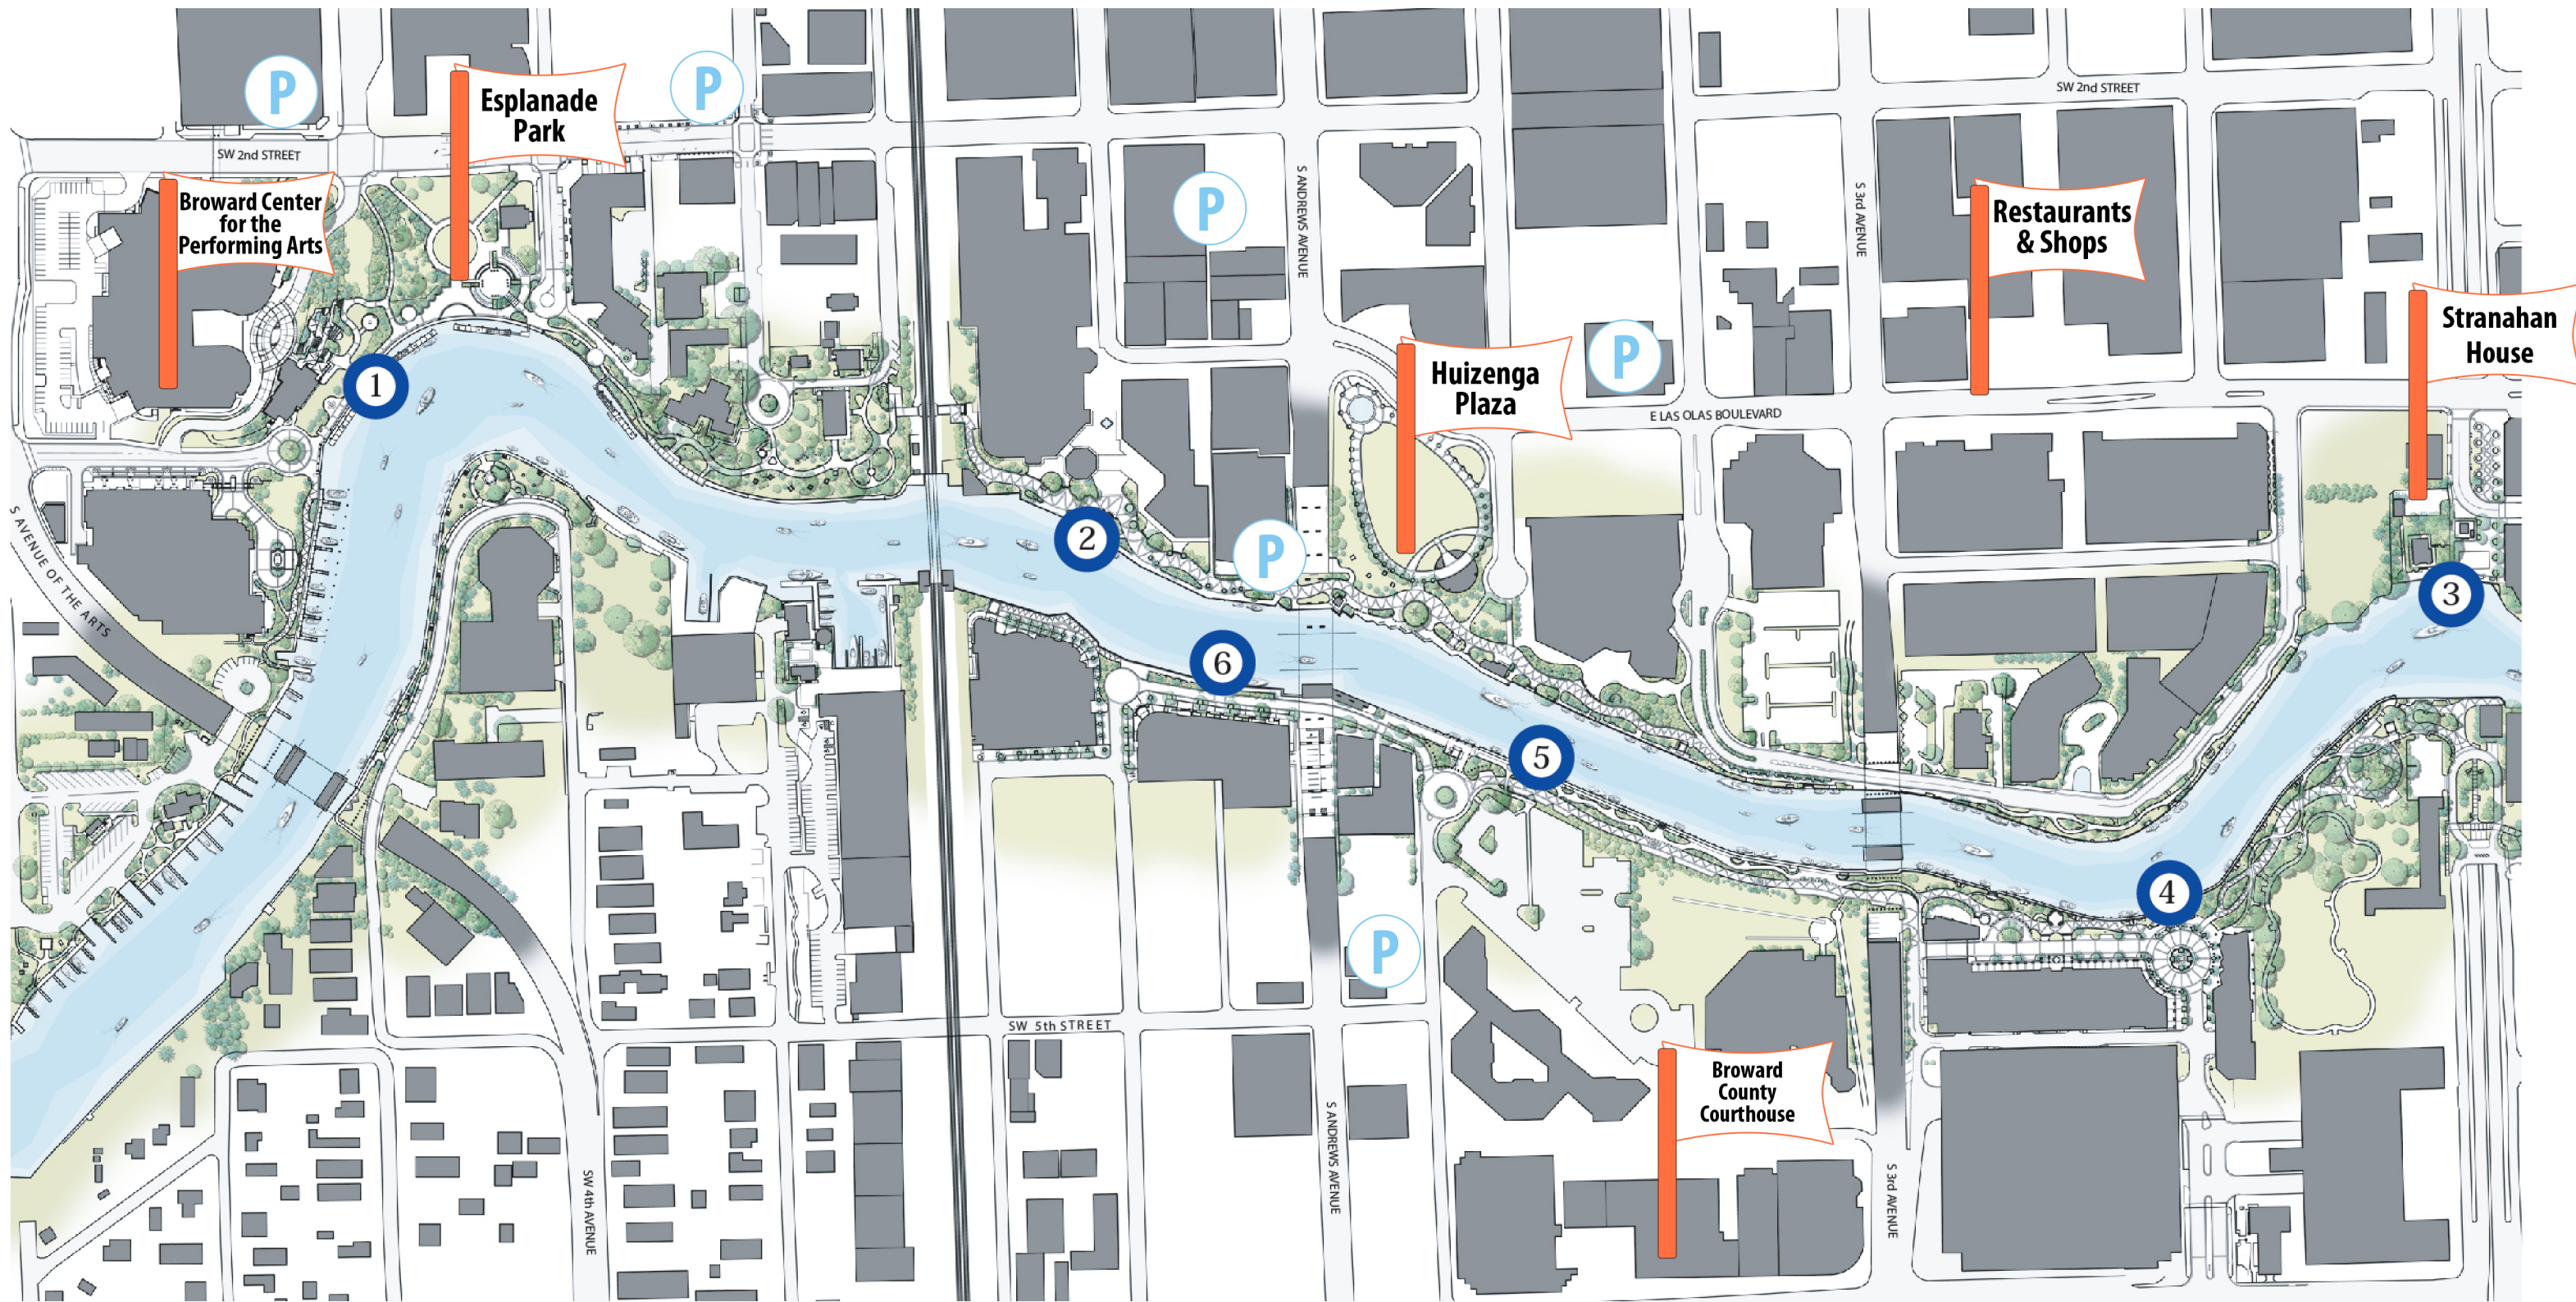

# DRAFT Riverwalk Water Trolley Route Map

- 1: Esplanade Park
2: Riverfront Plaza
3: Riverwalk Laura Ward Park
4: Smoker Park
5: Downtowner Saloon
6: New River Yacht Club

RIVERWALK MAP  
FORT LAUDERDALE, FL  
2014