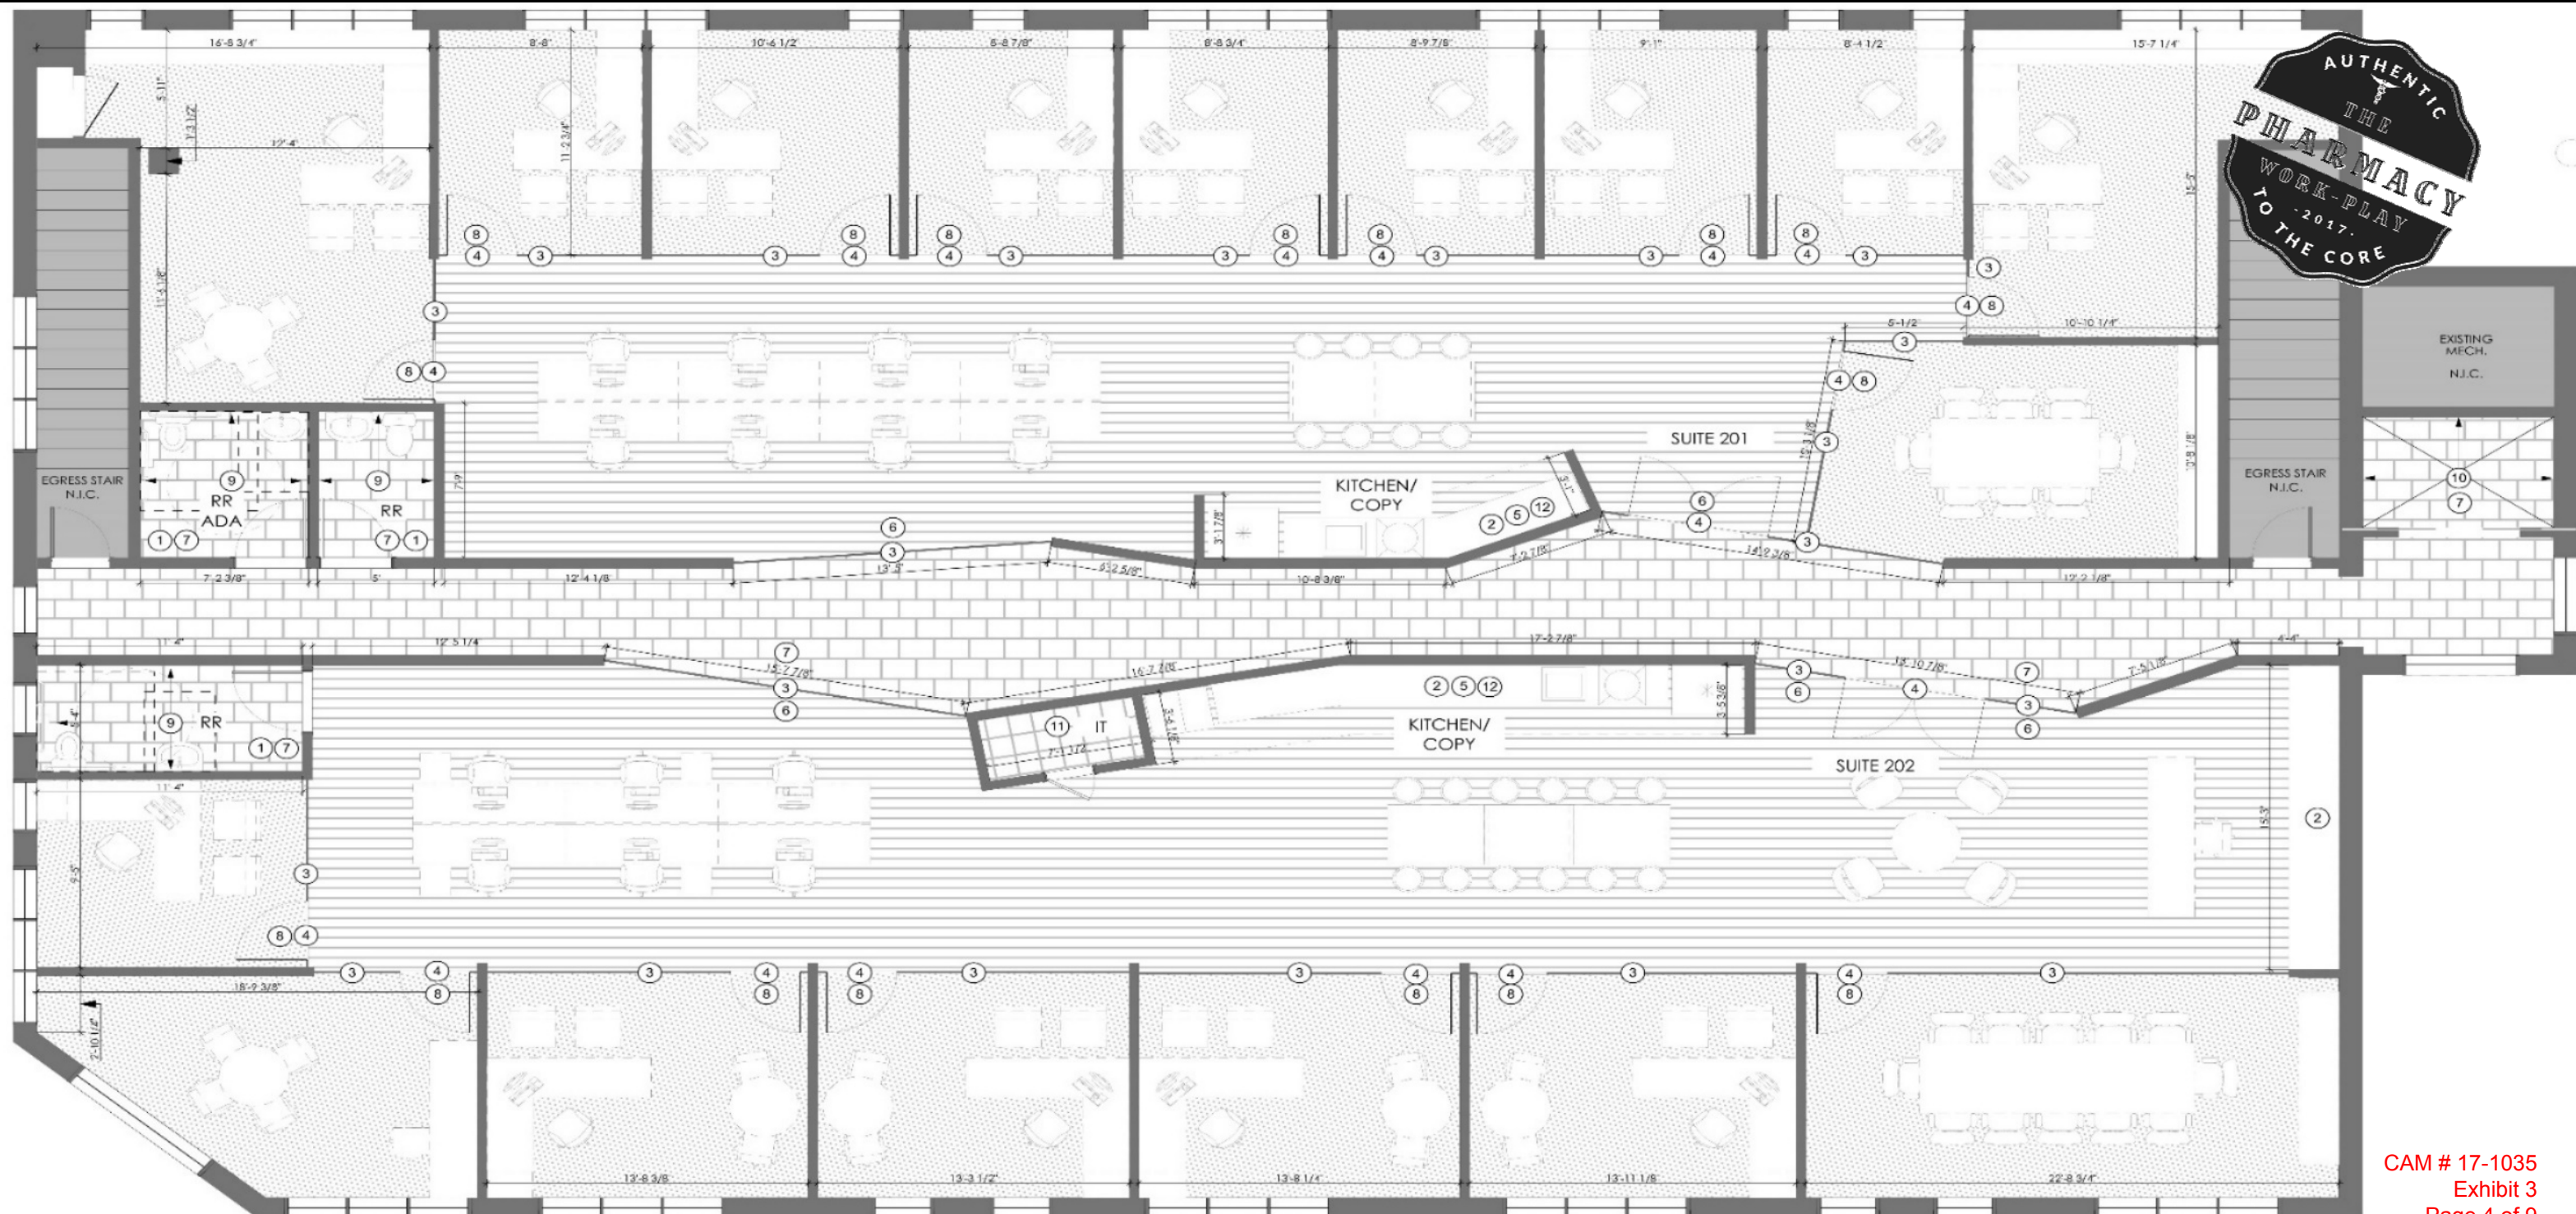

900 SW 6th St

914 SW 6th St

930 SW 6th St

Lifestyle

All work and no fun? Never again! we bring lifestyle to where you work so that you will stay focused on the task and thrive in your workplace.

TENANT

TENANT

AUTHENTIC
THE
PHARMACY
WORK-PLAY
- 2017 -
TO THE CORE

LOCATION LOCATION

**INTERSECTION OF NW 9TH AVE
 AND NW 6TH ST**

AMPLE PARKING

FLEXIBLE SPACE

ECONOMICALLY SUSTAINABLE