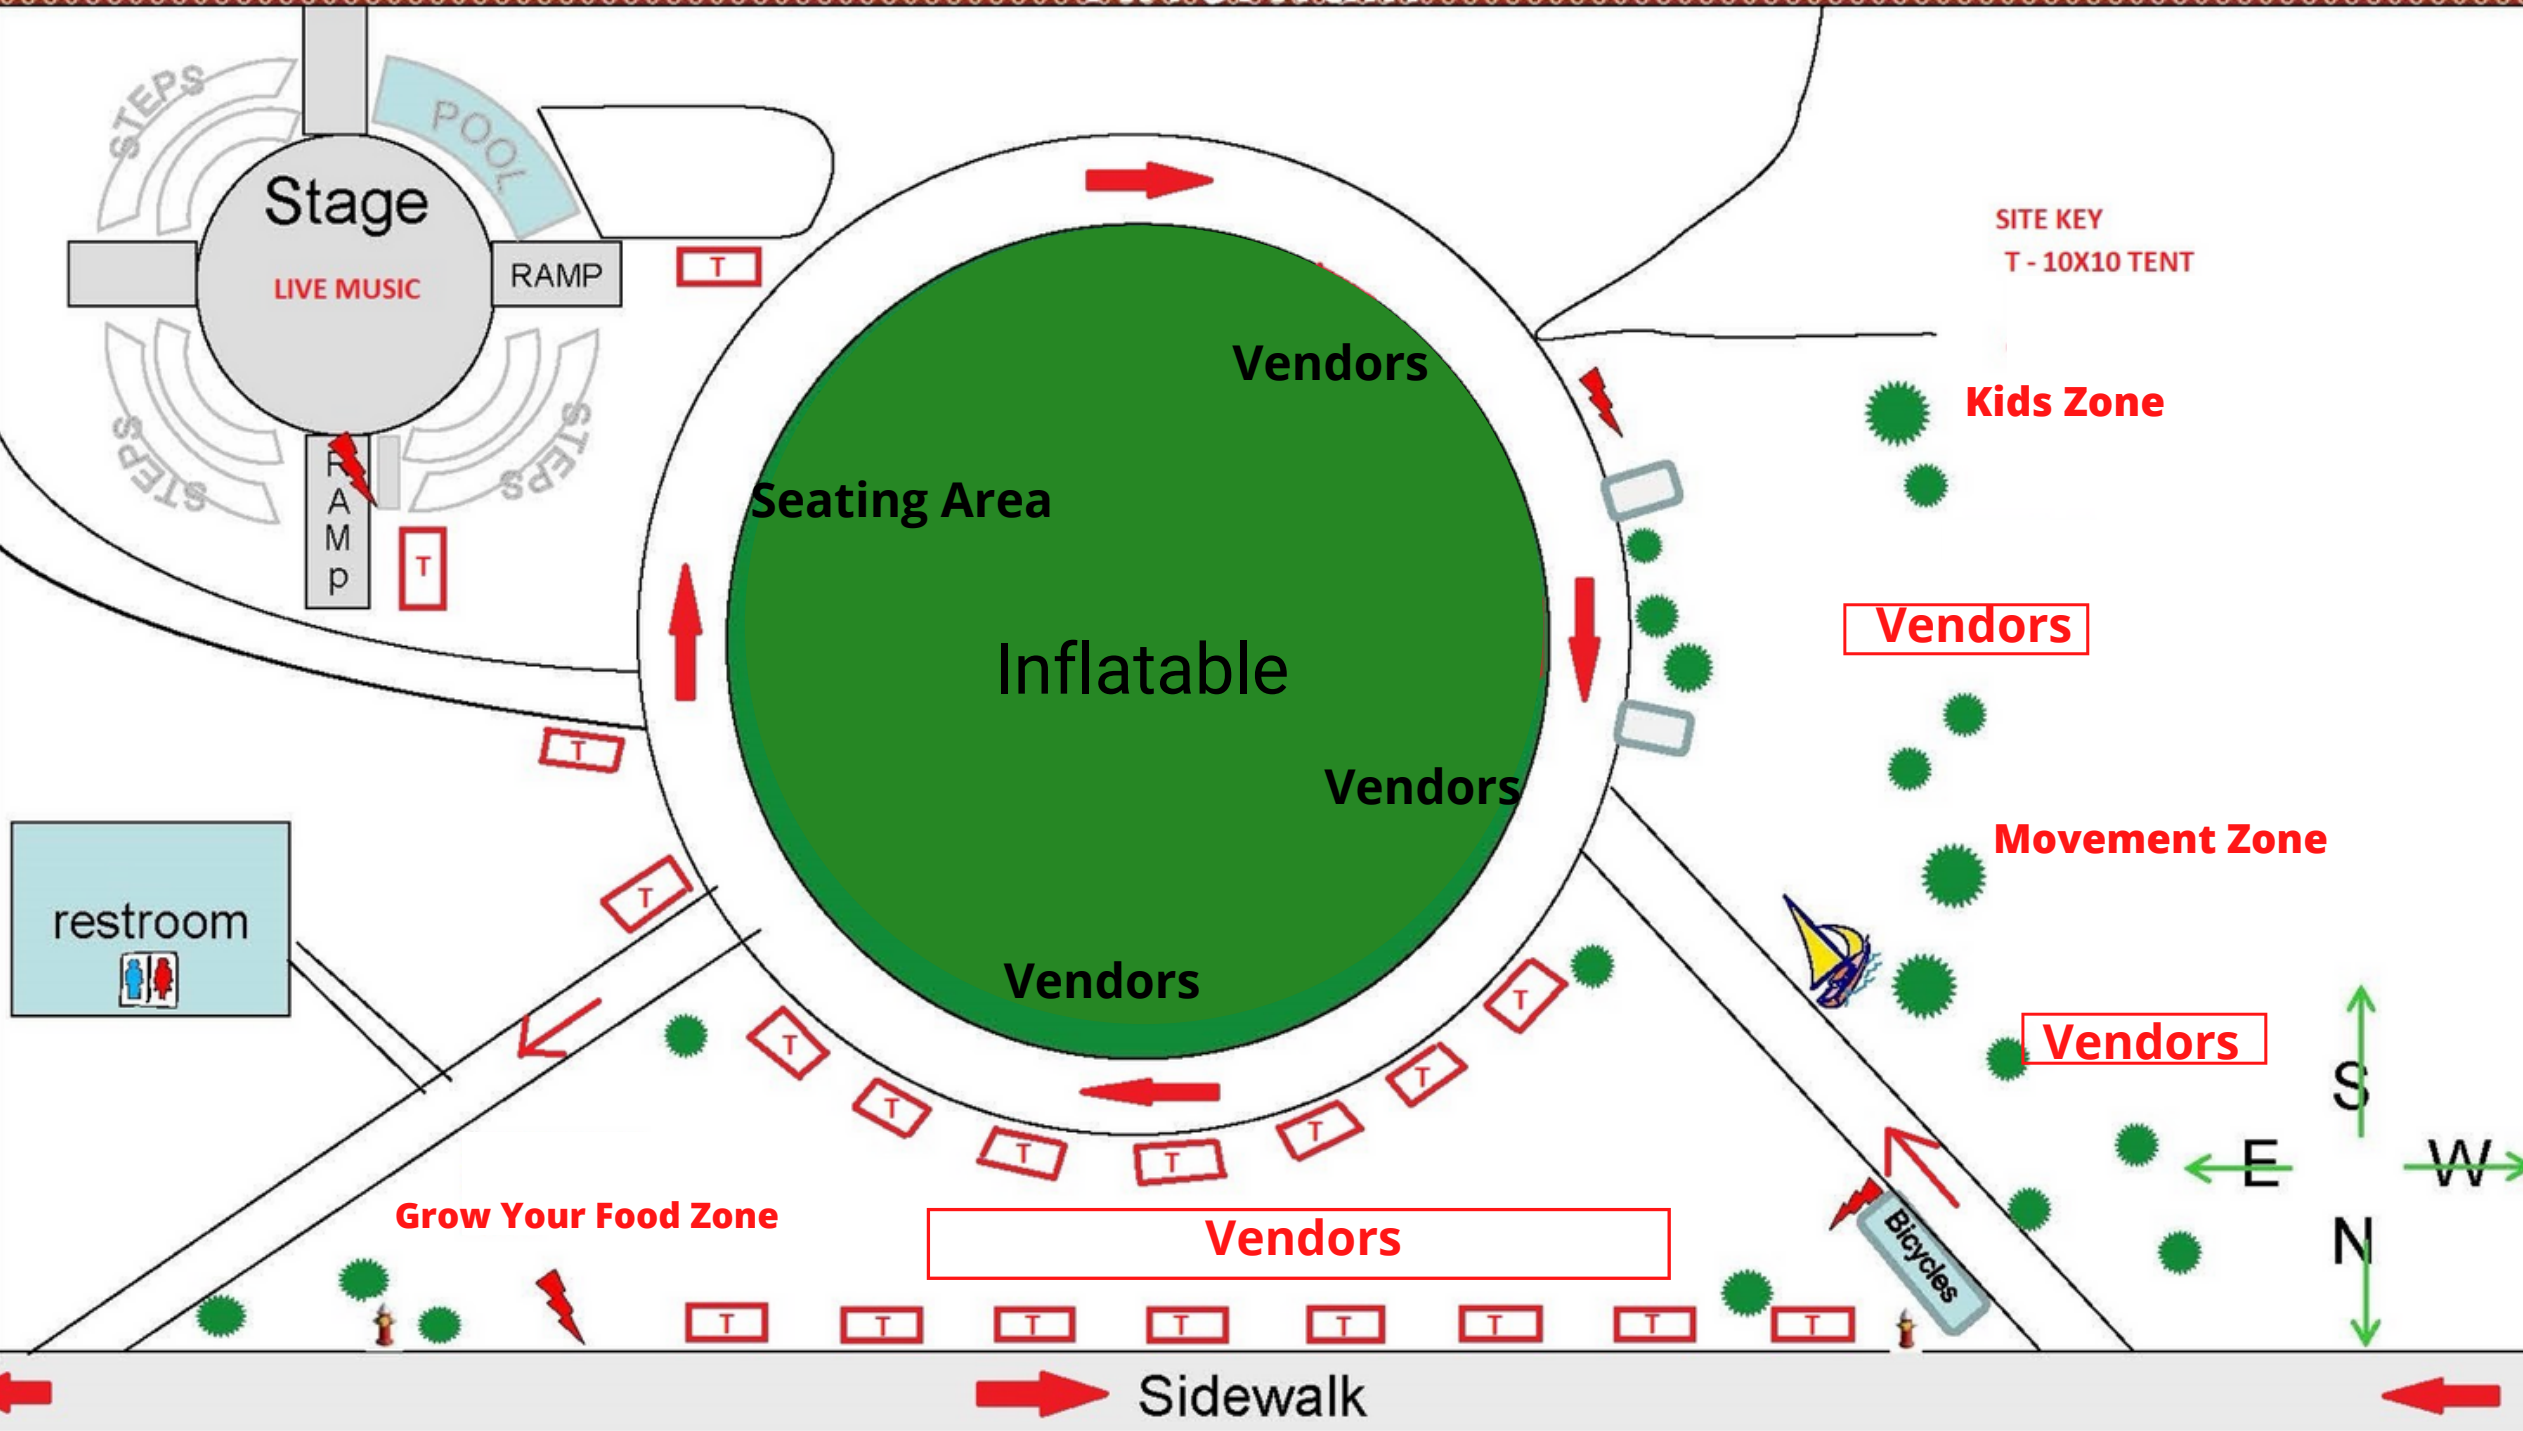

Riverwalk

SITE KEY
T - 10X10 TENT

Kids Zone

Vendors

Movement Zone

Vendors

Grow Your Food Zone

Vendors

Sidewalk

Road Closure

Food Trucks

Road Closure