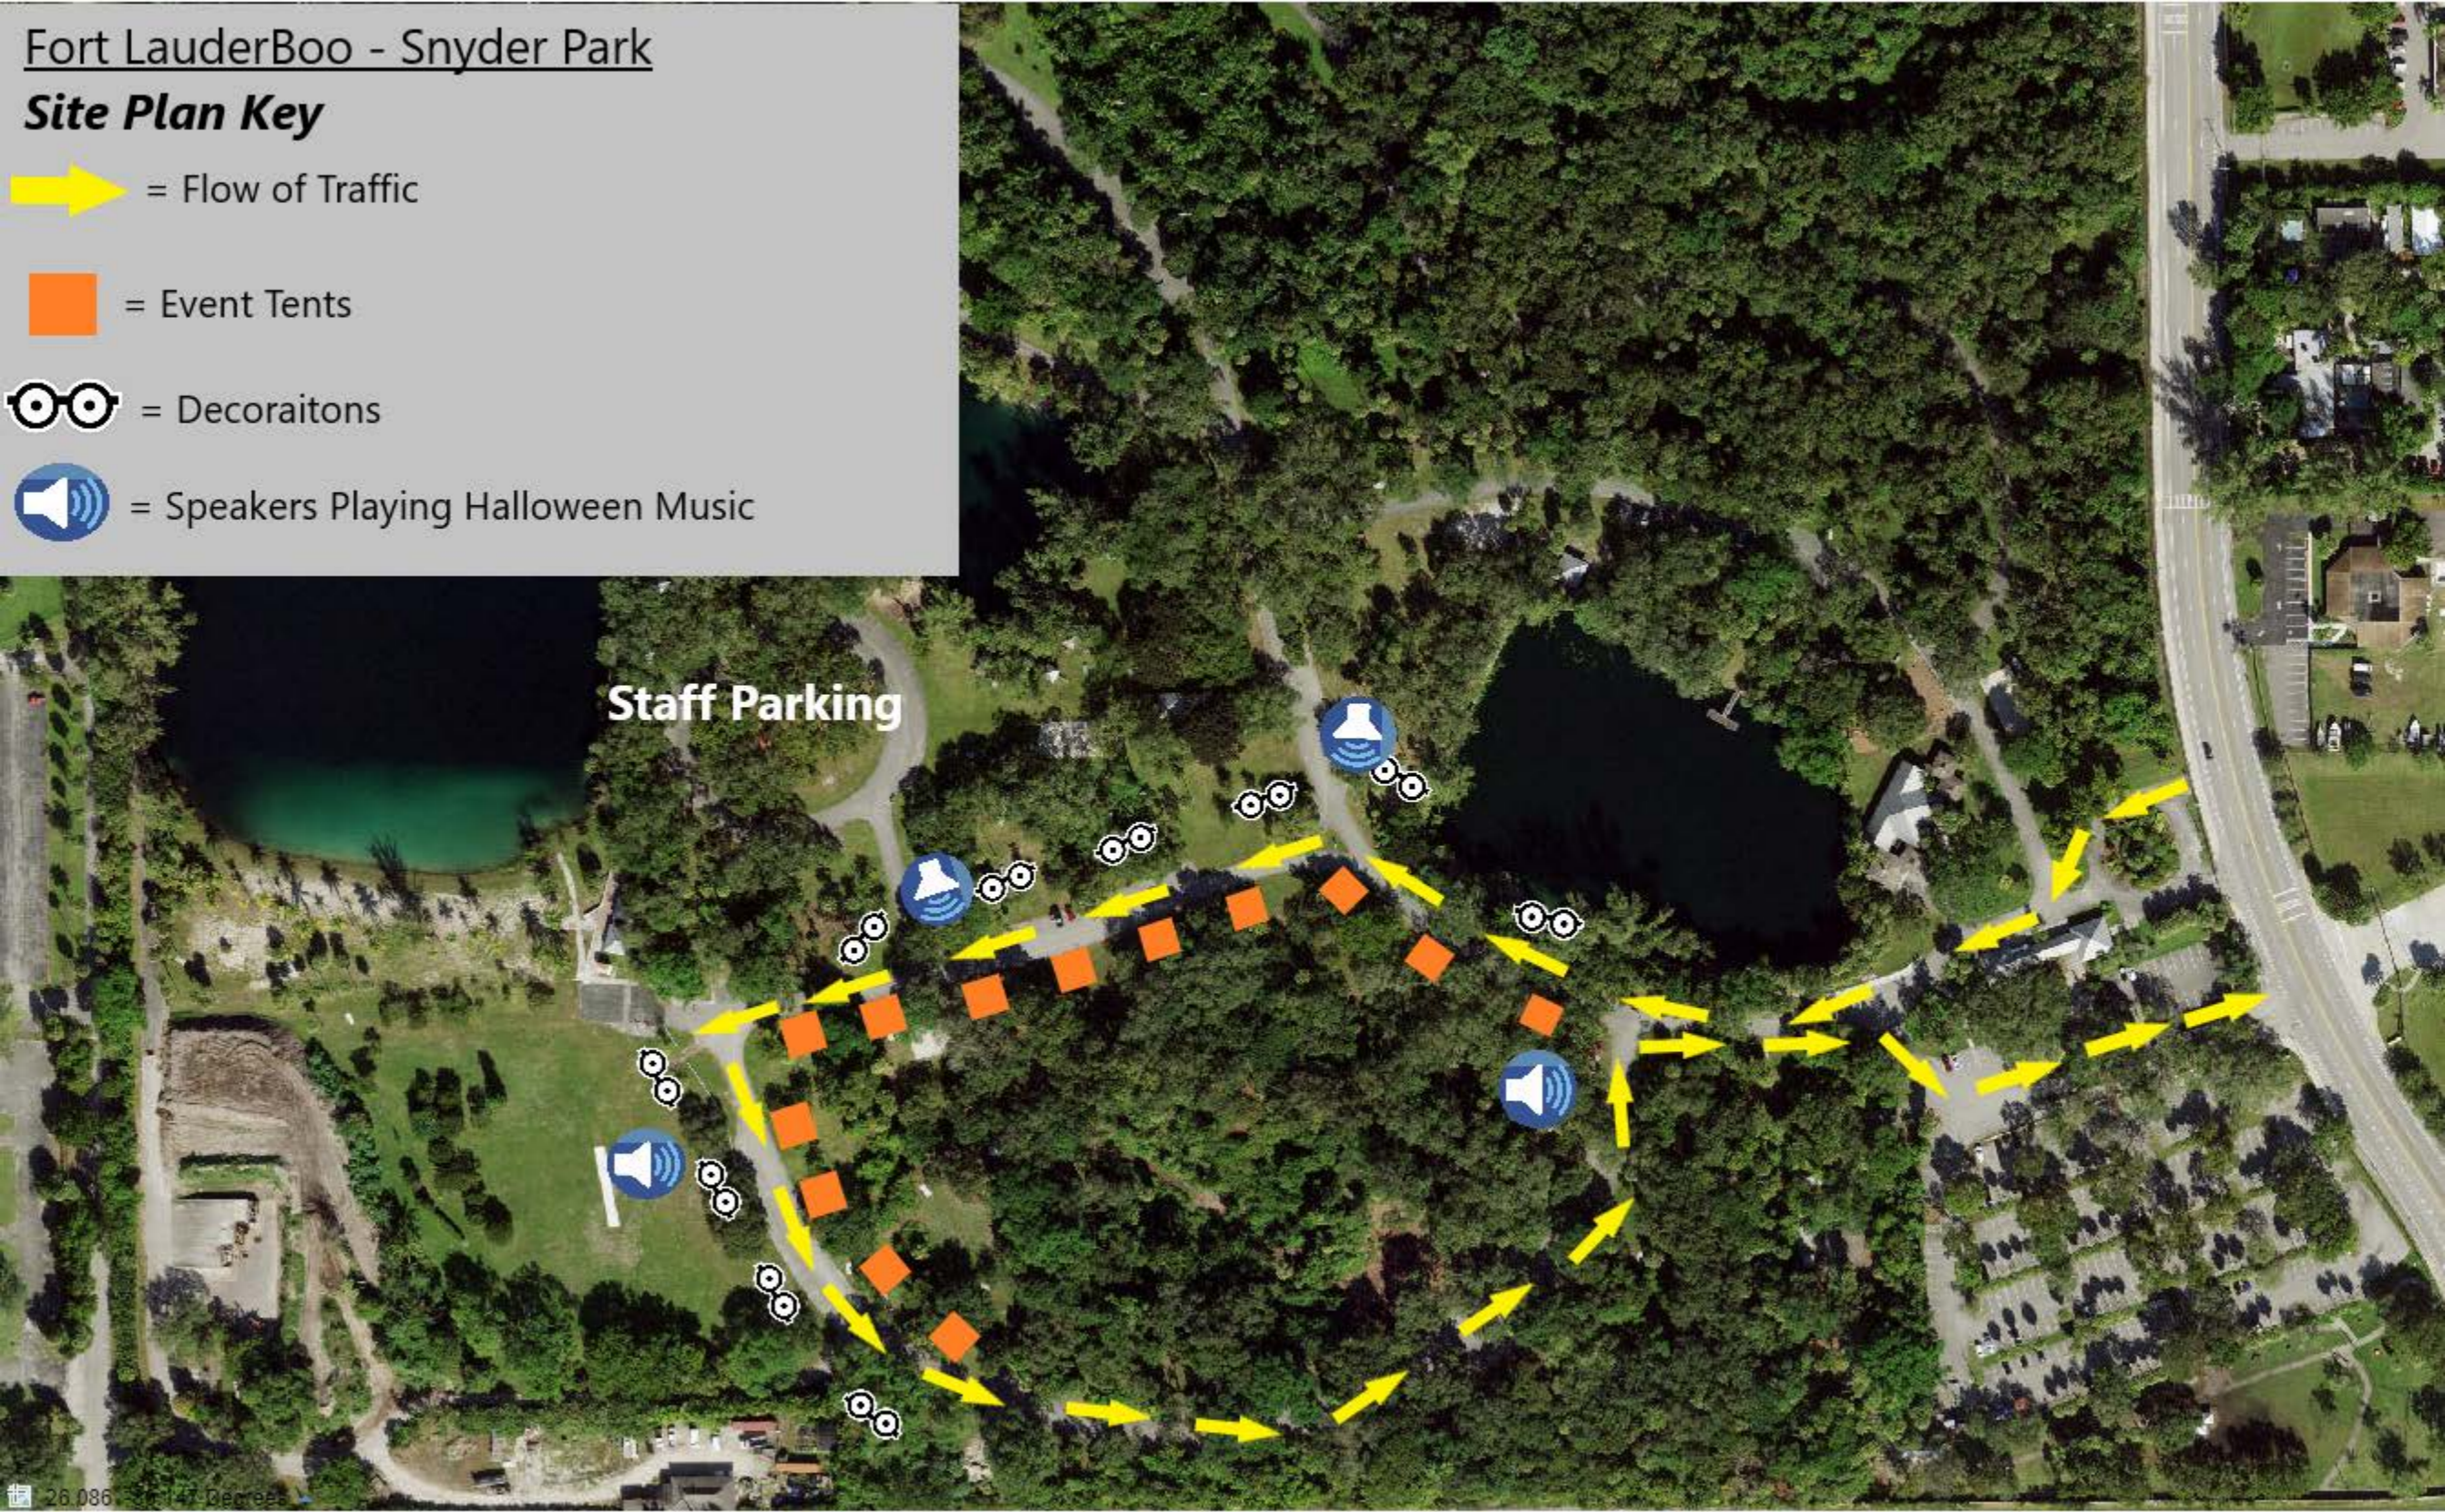

Fort Lauderdale - Snyder Park

Site Plan Key

-  = Flow of Traffic
-  = Event Tents
-  = Decoraitons
-  = Speakers Playing Halloween Music

Staff Parking