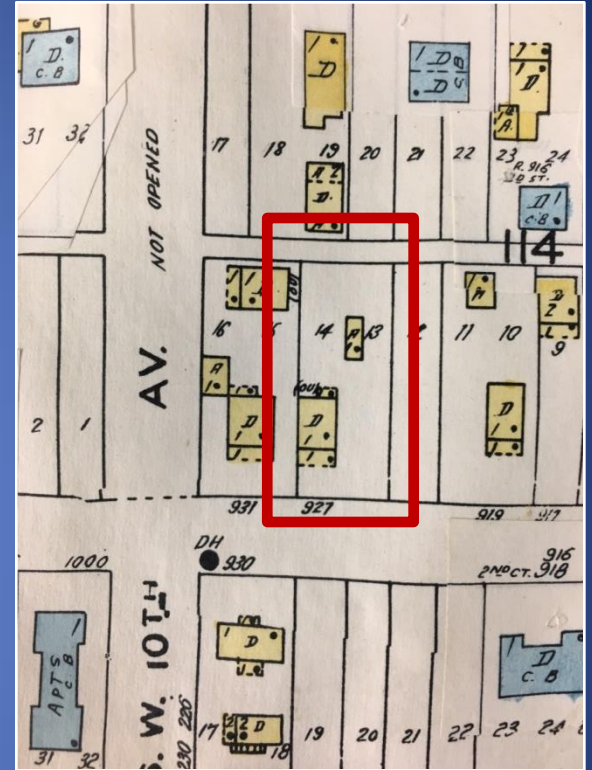

Aerial View

Sanborn Fire Insurance Map, 1928

ADDRESS: 927 SW 2 CT

DATE BUILT: 1927

SAILBOAT BEND HISTORIC DISTRICT

CITY OF FORT LAUDERDALE

BEFORE IRMA

ADDRESS: 927 SW 2 CT

DATE BUILT: 1927

SAILBOAT BEND HISTORIC DISTRICT

CITY OF FORT LAUDERDALE

AFTER IRMA

ADDRESS: 927 SW 2 CT

DATE BUILT: 1927

SAILBOAT BEND HISTORIC DISTRICT

CITY OF FORT LAUDERDALE